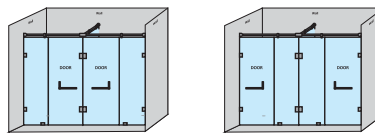

T-shaped shower partitions

3 fixed glasses & 2 doors - shower partition (T-hinges)
3 fixed glasses & 2 doors - shower partition (T-brackets)

Walk-in shower partitions

GLASS

Features	Benefits
SAFETY-TEMPERED GLASS	+ 5 times stronger than normal/annealed glass + Resistant to heat and shocks due to impact + Available in 8 mm & 10 mm thicknesses + Available in clear & frosted glass for transparent or translucent looks

Features	Benefits
LIMESCALE PROTECTION	+ Nano coating gives an invisible yet long-lasting protection + Resistant to scaling, stains, corrosion, scratches, and bacterial growth, thus making bathroom more hygienic + Reduces the impact of exposure to environmental pollutants; reduces repairs, replacements, and the cost of maintenance + Reduces cleaning time by 90% + Optically clear

Features	Benefits
CUSTOMISED	+ Stylish frameless doors and glass panels customised to suit any shape and size

UNMATCHED QUALITY & SAFETY

Test	Benefit
Fragmentation test	+ To check breakage pattern of glass
Impact/shock resistance test	+ To check impact at a point by dropping a steel ball
Visual defects	+ For visual defect-free glass
Waviness check	+ For no visible waviness on tempered glass surface
Bow/bending test	+ To check straightness of glass

STANDARDS

Standards	Benefits
STANDARDS	+ Critical Product Parameters to ensure quality and hence ensuring safety for customers + Reference: India + IS 2553 (Part 1: 1990) + IS 14900: 2000 + IS 2835: 1987 + Reference: Europe + EN 14450: 2000 + Adheres to European toughening norms + Conforms to the mix of both IS and European Standards

HARDWARE

Features	Benefits
Best quality available in satin & gloss finishes	+ S5 304 for enhanced safety and looks
Max. 40 kg load for 2 hinges and 55 kg load for 3 hinges	+ Combining aesthetics with strength and durability
Self-closing mechanism closes door at 30° angle	+ Protects the glass from impact
Door swings 90° in & 90° out	+ Ease of use
Swing door and sliding door options	+ Ease of servicing
5-year warranty and service backup	+ Customer satisfaction through peace of mind

QUALITY WORK

Site inspection, measurement, and installation by CERA-trained technicians

For Customised shower partition enquiry please write to ceracare@cera-india.com or visit us at www.cera-india.com/ceracare/