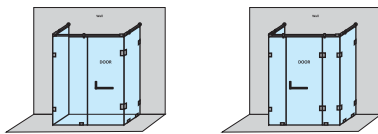

C-shaped shower partition

3 fixed glasses & 1 door - shower partition
4 fixed glasses & 1 door - shower partition