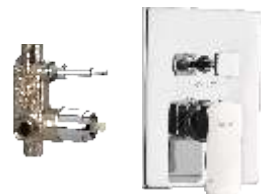

Single lever concealed diverter system
consisting of Exposed part (lever, tip ton
knob, flange) and Concealed part (35 mm
cartridge with button assembly, cartridge
sleeve)
Exposed part **F1005701**
Concealed part **F4010103**