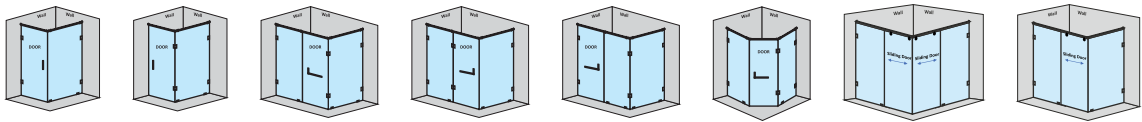

Corner shower partitions

1 fixed glass & 1 door (hinges on wall)
1 fixed glass & 1 door (hinges on glass corner)
2 fixed glasses & 1 door (hinges on glass corner)
2 fixed glasses & 1 door (hinges on fixed glass)
2 fixed glasses & 1 door (hinges on wall)
2 fixed glasses + 1 door in middle-135 corner shower partition
2 fixed glasses & 2 sliding door
2 fixed glasses & 1 sliding door