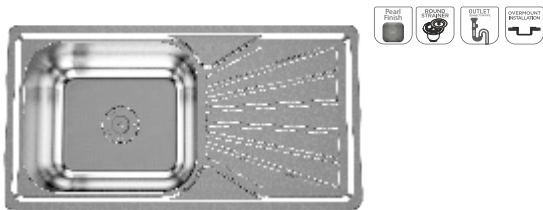

DOLLY

Single bowl sink with drain board
304 grade stainless steel
Size: 780 x 410 mm (31" x 16")
Bowl Size: 380 x 330 mm (15" x 13")
Depth: 210 mm (8")
Installation: Over-mount
Cat. No. B4722501 - Pearl finish