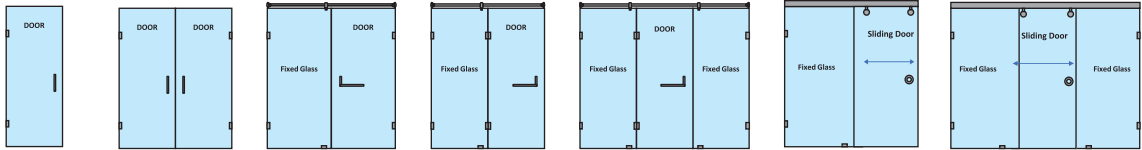

B4811512 (202 grade)

Round strainer 110 mm dia

CERA

WELLNESS COLLECTION

Wall-to-wall shower partitions

1 door without fixed glass
 2 swing glass doors (door hinges on wall)
 1 fixed glass & 1 door (hinges on wall)
 1 fixed glass & 1 door (hinges on glass)
 2 fixed glasses & 1 door in the middle
 1 fixed glass & 1 sliding door
 2 fixed glasses & 1 door in middle