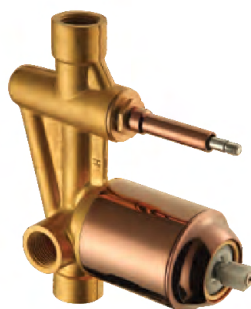

AVIOR ROSE GOLD

SERIES

Cat. No.: F520006RGD
Angular Stop Cock With Wall Flange
₹2,550/-

Cat. No.: F850004RGD
Bottle Trap 32mm
₹2,990/-