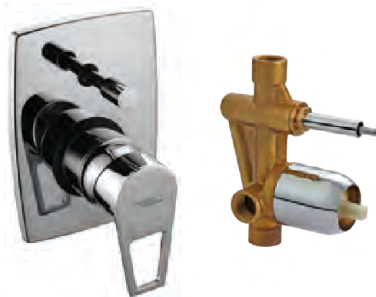

Cat. No.: F570050  
Single Lever Diverter Consisting of  
Operating Lever, wall Flange & Knob &  
Concealed Diverter Body 35 MM

Exposed Part F570050  
Concealed Part F860065

₹1,050/-  
₹2,600/-

Cat. No.: F570047  
Single Lever Exposed Part Kit of  
Diverter Consisting of Operating Lever,  
Wall Flange & Knob only  
(Suitable for Item F850090)