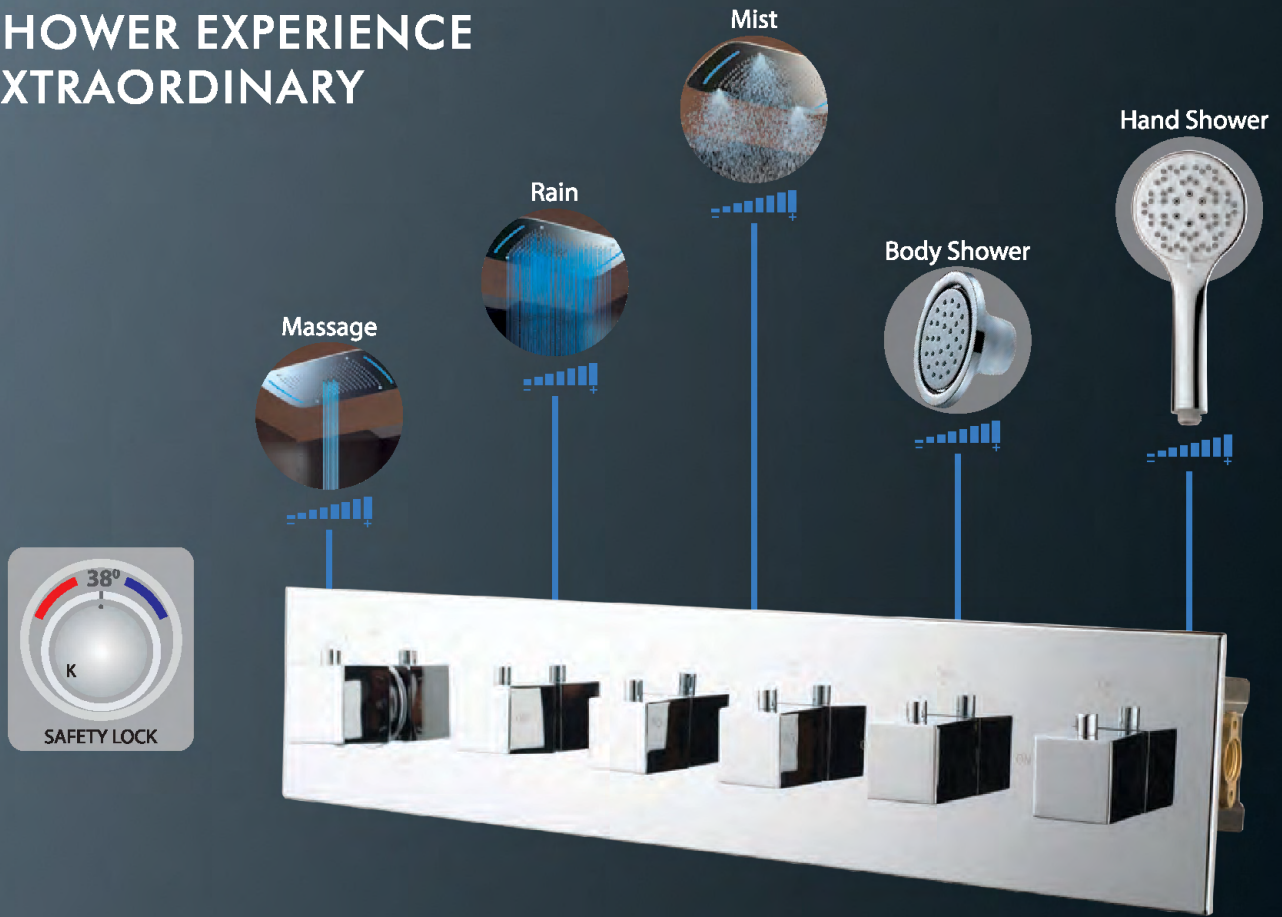

MAKE YOUR SHOWER EXPERIENCE EXTRAORDINARY