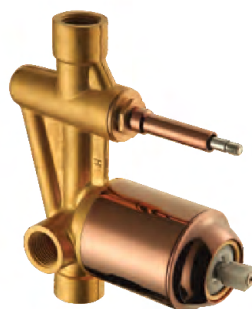

Cat. No.: F850091RGD
Divertor Hi-Flow Body With PVD Sleeve
₹4,800/-