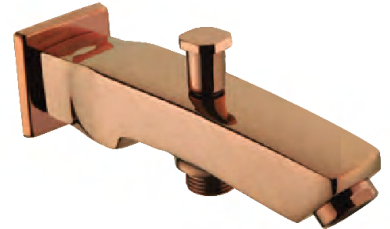

Cat. No.: F520010RGD
Bath Tub Spout With Tip-Ton
₹5,300/-