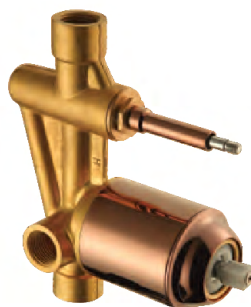

EDGE ROSE GOLD

SERIES

Cat. No.: F410001RGD
Pillar Cock
₹4,550/-

Cat. No.: F410004RGD
Bib Cock With Wall Flange
₹4,550/-

Cat. No.: F410006RGD
Angular Stop Cock With Wall Flange
₹2,900/-

Cat. No.: F850004RGD
Bottle Trap 32mm
₹2,990/-