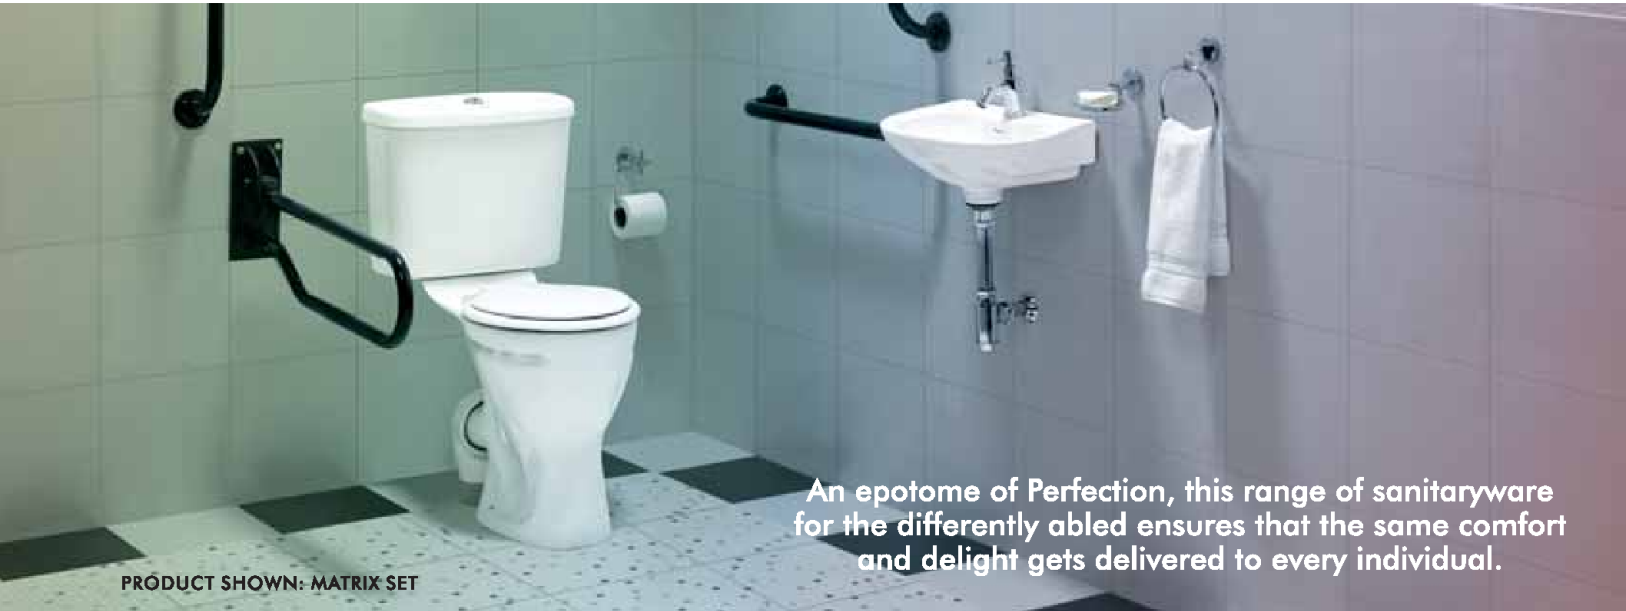

₹5,230/-

CERAMIC CISTERNS

SINGLE FLUSH

Cat. No.: 21001
Size: 22.5 x 50 x 34 cm

₹4,720/-

DIFFERENTLY ABLED SERIES

An epitome of Perfection, this range of sanitaryware for the differently abled ensures that the same comfort and delight gets delivered to every individual.