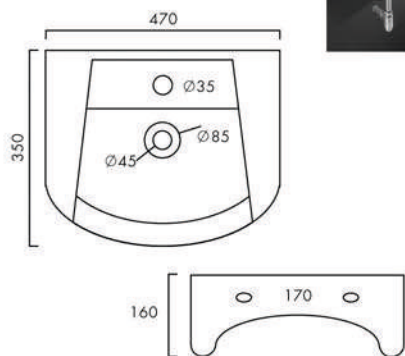

CANON
Design No. 23001

LIPI
Design No. 23002
Size : 16" x 16"

RUBY
Design No. 23003

MANGO
Design No. 23004

CUBA
Design No. 23005

ALFA
Design No. 23006

BRITANIC
Design No. 3009

KIWI
Design No. 23007

<p>24001 400 x 300 x 110mm</p>	<p>24008 450 x 360 x 130mm</p>	<p>24010 340 x 340 x 155mm</p>
<p>24011 460 x 300 x 130mm</p>	<p>24012 300 x 300 x 120mm</p>	<p>24013 360 x 260 x 130mm</p>
<p>24053 580 x 420 x 120mm</p>	<p>24054 420 x 420 x 160mm</p>	<p>24055 420 x 420 x 150mm</p>
<p>24056 590 x 360 x 120mm</p>	<p>24059 620 x 370 x 130mm</p>	<p>24060 580 x 430 x 130mm</p>

24061
580 x 340 x 140mm

24062
500 x 355 x 150mm

24065
590 x 400 x 120mm

24066
520 x 410 x 155mm

24067
420 x 420 x 120mm

24068
400 x 400 x 130mm

24069
460 x 330 x 130mm

24070
430 x 430 x 130mm

24079
420 x 420 x 170mm

24080
570 x 400 x 140mm

24081
530 x 410 x 155mm

PAJERO
Design No. 25003

LENOVA
Design No. 25004

OVAL (Under Counter)
Design No. 25005

OVAL (Under Counter)
Design No. 25006

ROB
Design No. 26001