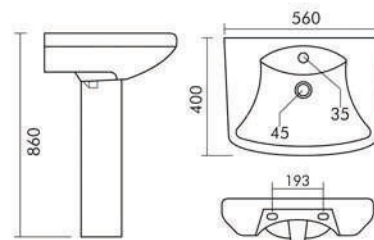

SELTOS
Design No. 5060