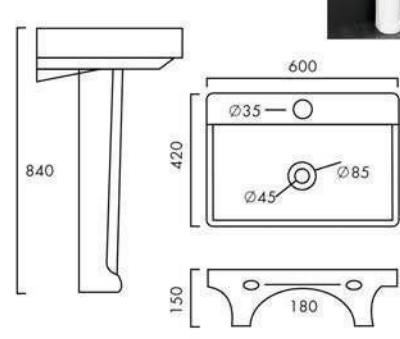

ELITE
Design No. 26012

CAPSULE
Design No. 26009