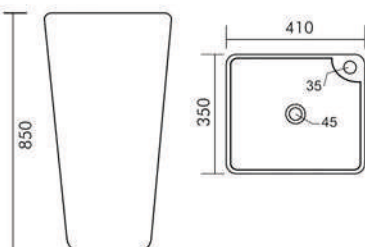

CRYSTAL
Design No. 25061