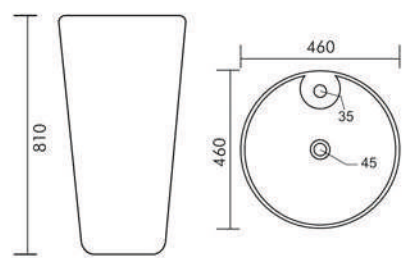

CRYSTAL
Design No. 25061