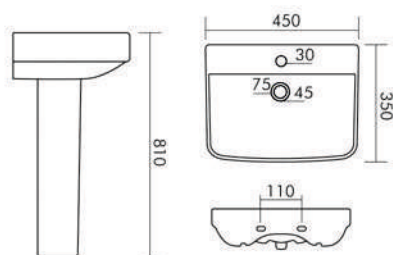

CRYSTAL
Design No. 25061