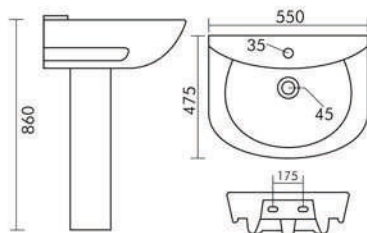

CRYSTAL
Design No. 25061