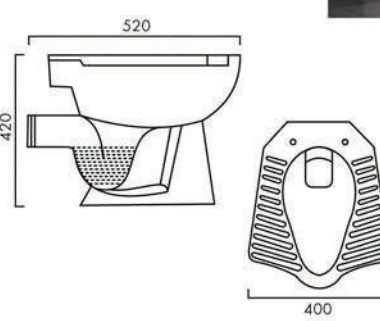

MARVEL (Half Set)
Design No. 25057

SWING (Half Set)
Design No. 25058

INOX S/P TRAP
Design No. 27001

CONCEALED (K.W.C.)
Design No. 27002

EWC S/P TRAP
Design No. 27003

ANGLO S/P TRAP
Design No. 27004

<p>ROYAL S/P TRAP Design No. 27005</p>  	<p>LARGE URINAL Design No. 27052</p>  	<p>MINI(LARGE URINAL) Design No. 27053</p>  																											
<p>FLAT BACK (URINAL) Design No. 27054</p>  	<p>TITAN Design No. 27056</p>  	<p>BERLIN (Urinal) Design No. 27057</p>  																											
<p>LEDI URINAL Design No. 27055</p>  	<h3 style="text-align: center;">Troubleshooting Guide</h3> <table border="1" style="width: 100%; border-collapse: collapse;"> <thead> <tr style="background-color: #333; color: white;"> <th colspan="3" style="text-align: center;">Technical Specification as per IS 2556 (Part) : 1994</th> </tr> <tr style="background-color: #0070C0; color: white;"> <th style="width: 30%;">NAME OF TEST</th> <th style="width: 40%;">AS PER IS 2556 (Part) 1994</th> <th style="width: 30%;">OUR VALUE</th> </tr> </thead> <tbody> <tr> <td>1. Water Absorption</td> <td>Average value should not exceed more than 0.5%</td> <td>Max 0.30% show better vitrification</td> </tr> <tr> <td>2. Crazing Test</td> <td>No crazing up to 2 cycle up 5 hrs each cycle or 10 hours at pressure 0.34 to 0.37 Mps.</td> <td>No problem up to 4 cycle and no crazing</td> </tr> <tr> <td>3. Chemical Resistance</td> <td>No loss of reflectivity of the glaze when compared with control sample.</td> <td>No loss of reflectivity of the glaze when compared with control sample</td> </tr> <tr> <td>4. Modules of Repture</td> <td>Not less than 60 Mpa.</td> <td>Min. 65 Mpa. / Min. 80 Mpa.</td> </tr> <tr> <td>5. Resistance to Staining and Burning</td> <td>No stain shall remain on either of test piece</td> <td>No stain shall remain on either of test piece</td> </tr> <tr> <td>6. Discoloration</td> <td>None on all visible surface</td> <td>None on all visible surface</td> </tr> <tr> <td>7. Wavy Finish</td> <td>None on all visible surface</td> <td>None on all visible surface</td> </tr> </tbody> </table> <p>Note : All products dimension may vary 10% to 15% from the dimension given in the catalogue.</p>		Technical Specification as per IS 2556 (Part) : 1994			NAME OF TEST	AS PER IS 2556 (Part) 1994	OUR VALUE	1. Water Absorption	Average value should not exceed more than 0.5%	Max 0.30% show better vitrification	2. Crazing Test	No crazing up to 2 cycle up 5 hrs each cycle or 10 hours at pressure 0.34 to 0.37 Mps.	No problem up to 4 cycle and no crazing	3. Chemical Resistance	No loss of reflectivity of the glaze when compared with control sample.	No loss of reflectivity of the glaze when compared with control sample	4. Modules of Repture	Not less than 60 Mpa.	Min. 65 Mpa. / Min. 80 Mpa.	5. Resistance to Staining and Burning	No stain shall remain on either of test piece	No stain shall remain on either of test piece	6. Discoloration	None on all visible surface	None on all visible surface	7. Wavy Finish	None on all visible surface	None on all visible surface
Technical Specification as per IS 2556 (Part) : 1994																													
NAME OF TEST	AS PER IS 2556 (Part) 1994	OUR VALUE																											
1. Water Absorption	Average value should not exceed more than 0.5%	Max 0.30% show better vitrification																											
2. Crazing Test	No crazing up to 2 cycle up 5 hrs each cycle or 10 hours at pressure 0.34 to 0.37 Mps.	No problem up to 4 cycle and no crazing																											
3. Chemical Resistance	No loss of reflectivity of the glaze when compared with control sample.	No loss of reflectivity of the glaze when compared with control sample																											
4. Modules of Repture	Not less than 60 Mpa.	Min. 65 Mpa. / Min. 80 Mpa.																											
5. Resistance to Staining and Burning	No stain shall remain on either of test piece	No stain shall remain on either of test piece																											
6. Discoloration	None on all visible surface	None on all visible surface																											
7. Wavy Finish	None on all visible surface	None on all visible surface																											