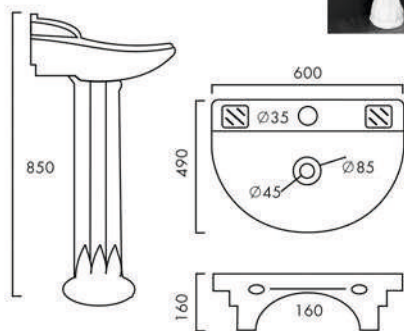

24079
420 x 420 x 170mm

24080
570 x 400 x 140mm

24081
530 x 410 x 155mm

PAJERO
Design No. 25003

LENOVA
Design No. 25004

OVAL (Under Counter)
Design No. 25005

OVAL (Under Counter)
Design No. 25006

ROB
Design No. 26001

ZURICH
Design No. 6011

ELITE
Design No. 26012

VITARA
Design No. 26013

MARRAZO
Design No. 26014

BALENO
Design No. 26015

VISTA
Design No. 26016

LOTUS
Design No. 26017

OCENO
Design No. 26018