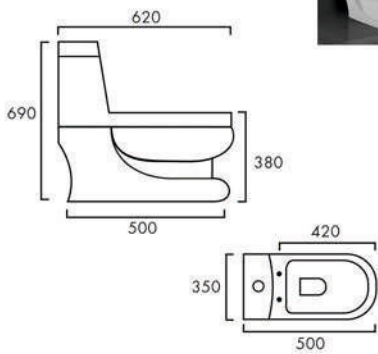

ROVER
Design No. 21004