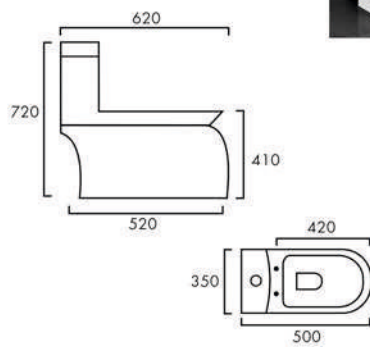

LOTTO
Design No. 21005