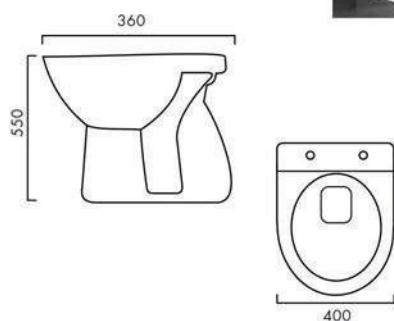

CONCEALED (K.W.C.)
Design No. 27002