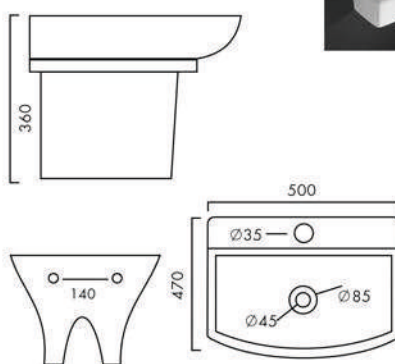

ENIGMA (Half Set)
Design No. 25054

SWIFT (One Piece Half Set)
Design No. 25052