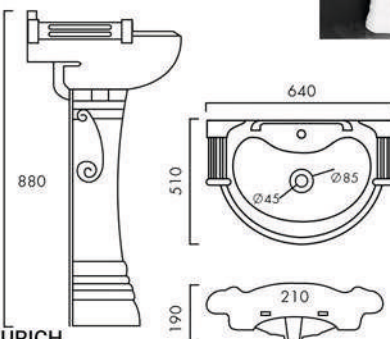

ZURICH
Design No. 6011

SONY
Design No. 26008