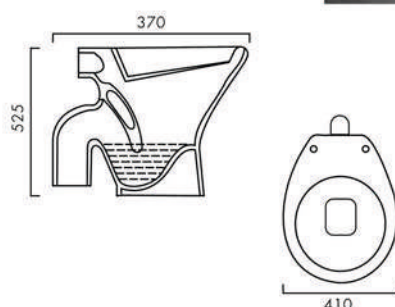

MARVEL (Half Set)
Design No. 25057

SWING (Half Set)
Design No. 25058

INOX S/P TRAP
Design No. 27001

CONCEALED (K.W.C.)
Design No. 27002

EWC S/P TRAP
Design No. 27003

ANGLO S/P TRAP
Design No. 27004

<p>ROYAL S/P TRAP Design No. 27005</p>  	<p>LARGE URINAL Design No. 27052</p>  	<p>MINI(LARGE URINAL) Design No. 27053</p>  																											
<p>FLAT BACK (URINAL) Design No. 27054</p>  	<p>TITAN Design No. 27056</p>  	<p>BERLIN (Urinal) Design No. 27057</p>  																											
<p>LEDI URINAL Design No. 27055</p>  	<h3 style="text-align: center;">Troubleshooting Guide</h3> <table border="1" style="width: 100%; border-collapse: collapse;"> <thead> <tr style="background-color: #333; color: white;"> <th colspan="3" style="text-align: center;">Technical Specification as per IS 2556 (Part) : 1994</th> </tr> <tr style="background-color: #0070C0; color: white;"> <th style="width: 30%;">NAME OF TEST</th> <th style="width: 40%;">AS PER IS 2556 (Part) 1994</th> <th style="width: 30%;">OUR VALUE</th> </tr> </thead> <tbody> <tr> <td>1. Water Absorption</td> <td>Average value should not exceed more than 0.5%</td> <td>Max 0.30% show better vitrification</td> </tr> <tr> <td>2. Crazing Test</td> <td>No crazing up to 2 cycle up 5 hrs each cycle or 10 hours at pressure 0.34 to 0.37 Mps.</td> <td>No problem up to 4 cycle and no crazing</td> </tr> <tr> <td>3. Chemical Resistance</td> <td>No loss of reflectivity of the glaze when compared with control sample.</td> <td>No loss of reflectivity of the glaze when compared with control sample</td> </tr> <tr> <td>4. Modules of Repture</td> <td>Not less than 60 Mpa.</td> <td>Min. 65 Mpa. / Min. 80 Mpa.</td> </tr> <tr> <td>5. Resistance to Staining and Burning</td> <td>No stain shall remain on either of test piece</td> <td>No stain shall remain on either of test piece</td> </tr> <tr> <td>6. Discoloration</td> <td>None on all visible surface</td> <td>None on all visible surface</td> </tr> <tr> <td>7. Wavy Finish</td> <td>None on all visible surface</td> <td>None on all visible surface</td> </tr> </tbody> </table> <p>Note : All products dimension may vary 10% to 15% from the dimension given in the catalogue.</p>		Technical Specification as per IS 2556 (Part) : 1994			NAME OF TEST	AS PER IS 2556 (Part) 1994	OUR VALUE	1. Water Absorption	Average value should not exceed more than 0.5%	Max 0.30% show better vitrification	2. Crazing Test	No crazing up to 2 cycle up 5 hrs each cycle or 10 hours at pressure 0.34 to 0.37 Mps.	No problem up to 4 cycle and no crazing	3. Chemical Resistance	No loss of reflectivity of the glaze when compared with control sample.	No loss of reflectivity of the glaze when compared with control sample	4. Modules of Repture	Not less than 60 Mpa.	Min. 65 Mpa. / Min. 80 Mpa.	5. Resistance to Staining and Burning	No stain shall remain on either of test piece	No stain shall remain on either of test piece	6. Discoloration	None on all visible surface	None on all visible surface	7. Wavy Finish	None on all visible surface	None on all visible surface
Technical Specification as per IS 2556 (Part) : 1994																													
NAME OF TEST	AS PER IS 2556 (Part) 1994	OUR VALUE																											
1. Water Absorption	Average value should not exceed more than 0.5%	Max 0.30% show better vitrification																											
2. Crazing Test	No crazing up to 2 cycle up 5 hrs each cycle or 10 hours at pressure 0.34 to 0.37 Mps.	No problem up to 4 cycle and no crazing																											
3. Chemical Resistance	No loss of reflectivity of the glaze when compared with control sample.	No loss of reflectivity of the glaze when compared with control sample																											
4. Modules of Repture	Not less than 60 Mpa.	Min. 65 Mpa. / Min. 80 Mpa.																											
5. Resistance to Staining and Burning	No stain shall remain on either of test piece	No stain shall remain on either of test piece																											
6. Discoloration	None on all visible surface	None on all visible surface																											
7. Wavy Finish	None on all visible surface	None on all visible surface																											