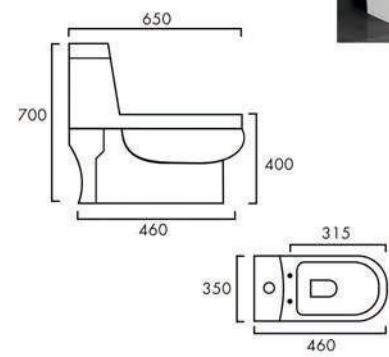

ONIX (4-D)
Design No. 21010