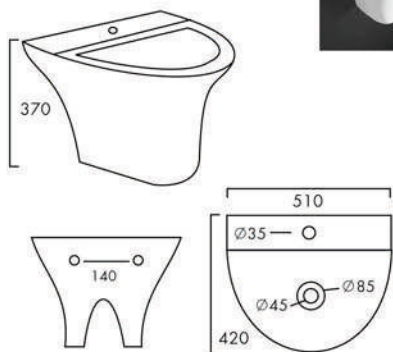

PHILIPS (One Piece Half Set)
Design No. 25055

SCALA (One Piece Half Set)
Design No. 25051