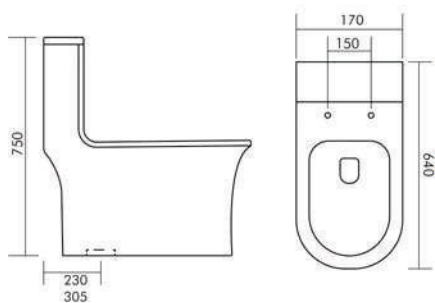

FARRARI (Syphonic)
Design No. 21018