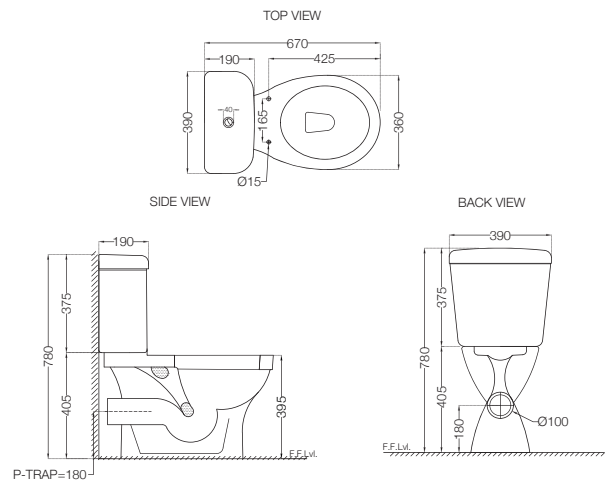

ECS-WHT-551SNPP183LZ

EWC With Wall Hung Cistern, Drainage L Bend Pipe, Gasket And Installation Kit With PP Normal Close Seat Cover, Hinges, Fixing Accessories And Accessories Set, Size: 360x545x395 mm, S Trap
MRP: Rs. 4,000