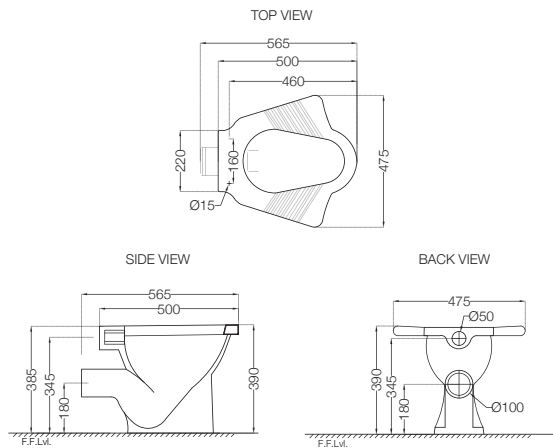

ECS-WHT-851S300SPPSM

Single Piece WC With PP Soft Close Slim Seat Cover, Hinges, Dual Flush Cistern Fitting, Fixing Accessories And Accessories Set,
Size: 360x705x705 mm, S Trap- 300 mm
MRP: Rs. 14,900