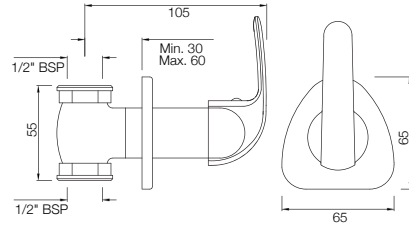

ORB-105099
Concealed Stop Cock, Reduced Body with Adjustable Wall Flange, Size 20mm
MRP: Rs. 1,125