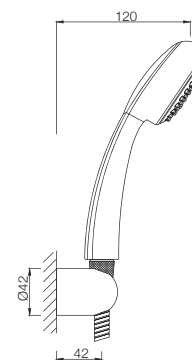

SHOWERS

OVERHEAD SHOWERS

EOS-1995

Overhead Shower 80 mm dia Round Shape Multi Flow (ABS Body Chrome Plated with Gray Face Plate) with Rubit Cleaning System
MRP: Rs. 1,600

HAND SHOWERS

SAE-1929SH555

Hand Shower Pack (Single flow 80mm round shape hand shower with 1.5M long spirochrome flex hose & wall bracket, 1929, 547D8 & 555)
MRP: Rs. 1,925

SAE-551SH555

Hand Shower Pack (Single flow 70mm round shape hand shower with 1.5M long spirochrome flex hose & wall bracket, 551, 547D8 & 555)
MRP: Rs. 1,675