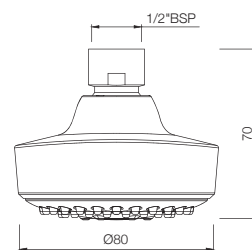

SHOWERS

OVERHEAD SHOWERS

EOS-542A

Overhead Shower 125 mm dia Round Shape Single Flow (ABS Body Chrome Plated with Gray Face Plate) with Rubit Cleaning System
MRP: Rs. 775

EOS-491

Overhead Shower 70 mm dia Round Shape Single Flow (ABS Body Chrome Plated with Gray Face Plate) with Rubit Cleaning System
MRP: Rs. 875

EOS-1985

Overhead Shower 80 mm dia Round Shape Single Flow (ABS Body Chrome Plated with Gray Face Plate) with Rubit Cleaning System
MRP: Rs. 1,150