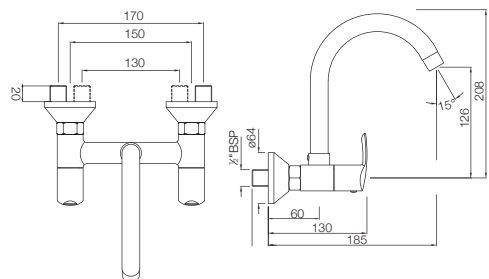

COSMO

BATH & SHOWER

COS-103273

Wall Mixer with provision for Overhead Shower with 115 mm Long Bend Pipe on Upper Side, Connecting Legs & Wall Flanges
MRP: Rs. 4,550

COS-103281

Wall Mixer 3-in-1 System with provision for both Hand Shower & Overhead Shower, complete with 115 mm Long Bend Pipe, Connecting Legs & Wall Flange (without Hand & Overhead Shower)
MRP: Rs. 5,000

KITCHEN

COS-103309N

Sink Mixer with Swinging Spout (Wall Mounted Model) with Connecting Legs & Wall Flanges
MRP: Rs. 3,100