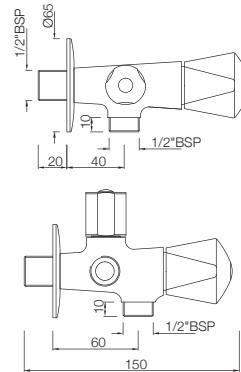

TQT-526N

Basin Inlet Connection (Angle Valve)
MRP: Rs. 725