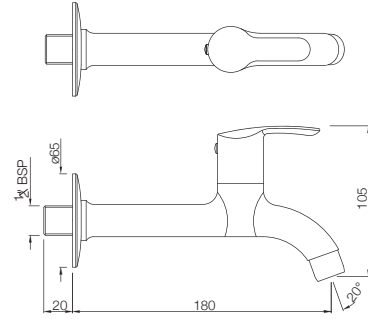

COS-103053
Angular Stop Cock with Wall Flange
MRP: Rs. 750