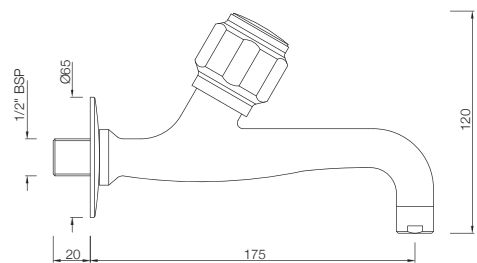

## TAPS

**DLX-511KN**  
Bib Cock Short Body  
MRP: Rs. 875

**DLX-511AKN**  
Bib Cock with Nozzle  
MRP: Rs. 950

**DLX-512KN**  
Long Body Bib Cock with  
Wall Flange and Aerator  
MRP: Rs. 1,325