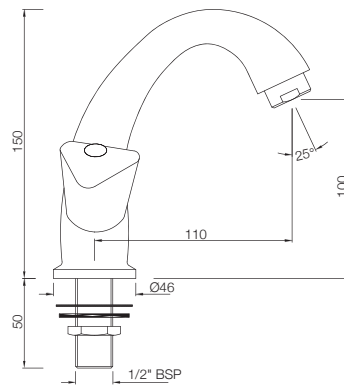

#### TQT-510

Swan Neck Tap with Left Hand Operating Knob with Aerator  
Also available TQT-510A with Right Hand Operating Knob with Aerator  
MRP: Rs. 1,675/1,675