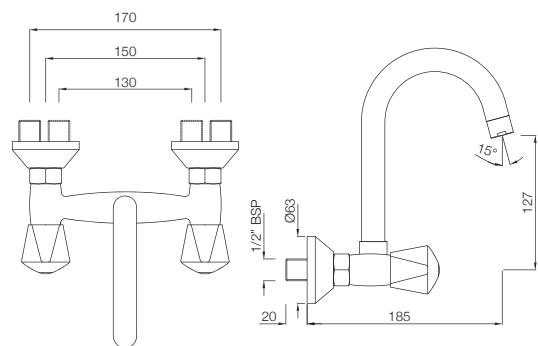

TROPICAL

BATH & SHOWER

KITCHEN