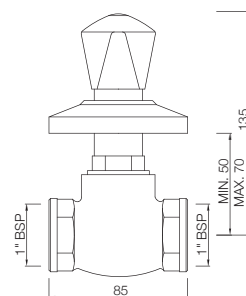

TROPICAL

TQT-514E

Concealed Stop Cock with Sliding Flange, 15 mm
Also available TQT-514F, Concealed Stop Cock
with Sliding Flange, 20 mm
MRP: Rs. 1,050/1,150

TRF-551

Flush Cock with Wall Flange,
25 mm size with Lever Handle
MRP: Rs. 2,075

TRF-553KN

Flush Cock with Wall Flange,
25 mm size with Plain Knob
MRP: Rs. 1,925