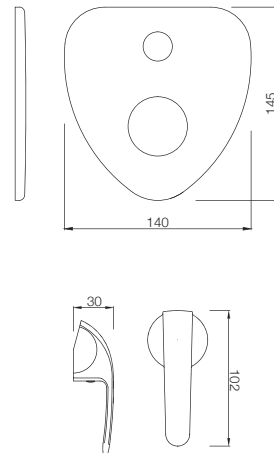

ORBIT

Single Lever

BASIN

ORB-105011B

Single Lever Basin Mixer without Popup Waste
with 450mm Long Braided Hoses
MRP: Rs. 2,950

ORB-105005B

Single Lever Tall Boy without Popup Waste
System, with 600mm Long Braided Hoses
MRP: Rs. 4,050

BATH & SHOWER

ORB-105055K

Exposed Parts Kit of Single Lever Diverter Consisting of Operating Lever &
Wall Flange (With Seals) Only (Suitable For Item ALE-055)
MRP: Rs. 700