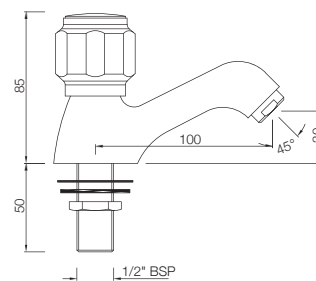

DELUX

Full Turn

BASIN

DLX-516KN

Central Hole Basin Mixer with Extended Casted Spout with 450 mm Long Braided Hoses
MRP: Rs. 2,900

DLX-510KN

Swan Neck Tap with Left Hand Operating Knob with Aerator, also available DLX-510AKN with Right Hand Operating Knob with Aerator
MRP: Rs. 1,675 / 1,675

DLX-507KN

Pillar Cock Rocket Type with Aerator
MRP: Rs. 1,200