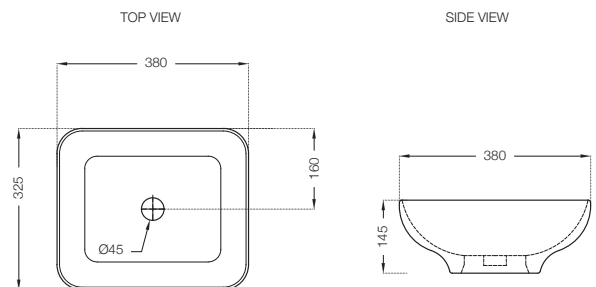

# ASPIRE

**AIS-WHT-101901**  
Table Top Basin,  
Size: 470x360x130  
MRP: Rs. 2,425

**AIS-WHT-101903**  
Table Top Basin,  
Size: 440x390x145 mm  
MRP: Rs. 2,800

**AIS-WHT-101905**  
Table Top Basin,  
Size: 380x325x145 mm  
MRP: Rs. 2,475