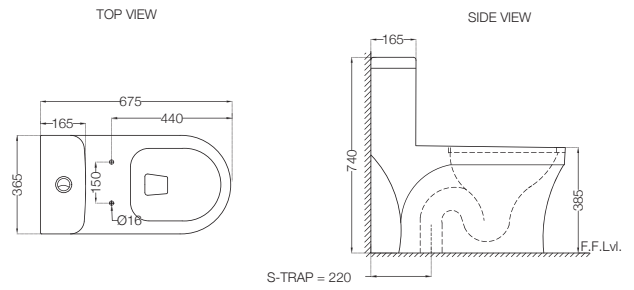

ECS-WHT-851S220NPP

Single Piece WC With PP Normal Close Seat Cover, Hinges, Dual Flush Cistern Fitting, Fixing Accessories And Accessories Set, Size: 365x675x740 mm, S Trap- 220 mm
MRP: Rs. 8,850