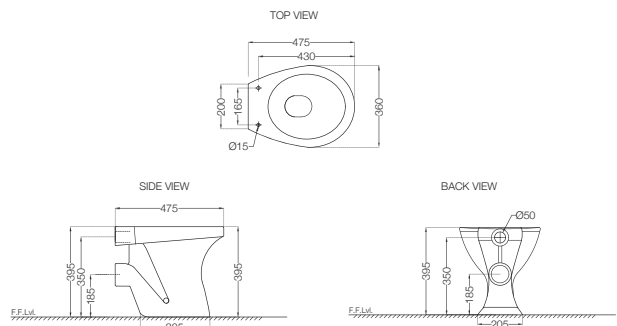

ELEMENTS | Sanitaryware

ECS-WHT-557SSPP

EWC With PP Soft Close Seat Cover,
Hinges, Fixing Accessories And Accessories Set,
Size: 350x565x420 mm, S Trap
MRP: Rs. 3,700

ECS-WHT-557SNPP

EWC With PP Normal Close Seat Cover,
Hinges, Fixing Accessories And Accessories Set,
Size: 350x565x420 mm, S Trap
MRP: Rs. 3,400

ECS-WHT-551SSPP

EWC With PP Soft Close Seat Cover,
Hinges, Fixing Accessories and Accessories Set,
Size: 360x545x395 mm, S Trap
MRP: Rs. 2,850

ECS-WHT-551SNPP

EWC With PP Normal Close Seat Cover,
Hinges, Fixing Accessories And Accessories Set,
Size: 360x545x395 mm, S Trap
MRP: Rs.2,550

ECS-WHT-551PSPP

EWC With PP Soft Close Seat Cover,
Hinges, Fixing Accessories,
Size: 360x475x395 mm, P Trap
MRP: Rs. 2,850

ECS-WHT-551PNPP

EWC With PP Normal Close Seat Cover,
Hinges, Fixing Accessories,
Size: 360x475x395 mm, P Trap
MRP: Rs. 2,550