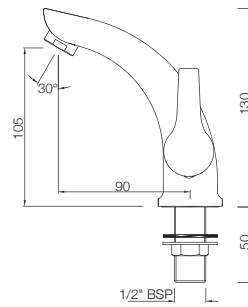

APR-101123

Swan Neck Tap With Left Hand Operating
MRP: Rs. 1,700