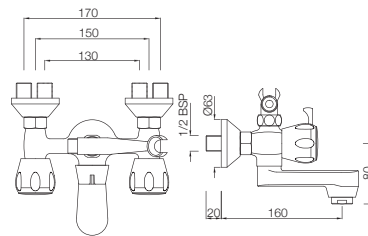

SQT-517BKN
Wall Mixer with 115 mm Long Bend Pipe for connection to Overhead Shower (with Bush & Piston Diverter Fitting) with Aerator
MRP: Rs. 4,400