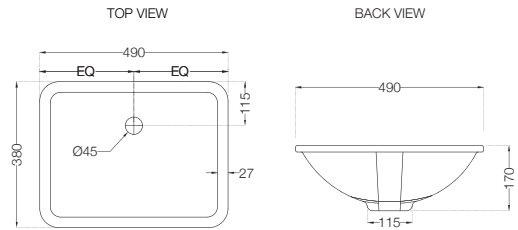

AIS-WHT-101801

Wall Hung Basin With Fixing Accessories,
Size: 505x410x185 mm
MRP: Rs. 1,750

AIS-WHT-101301

Full Pedestal For AIS-WHT-101801
MRP: Rs. 1,190 | Set MRP: Rs. 2,940