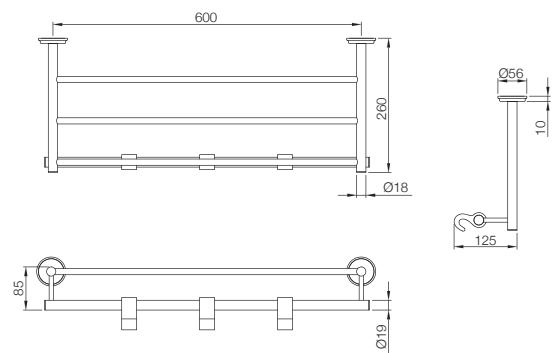

# BATH ACCESSORIES

**AEC-1151N**  
Toilet Paper Holder  
MRP: Rs. 700

**AEC-1161N**  
Double Coat Hook  
MRP: Rs. 500

**AEC-1181N**  
Towel Shelf 600 mm long with Lower  
Hangers, Stainless Steel  
MRP: Rs. 3,150