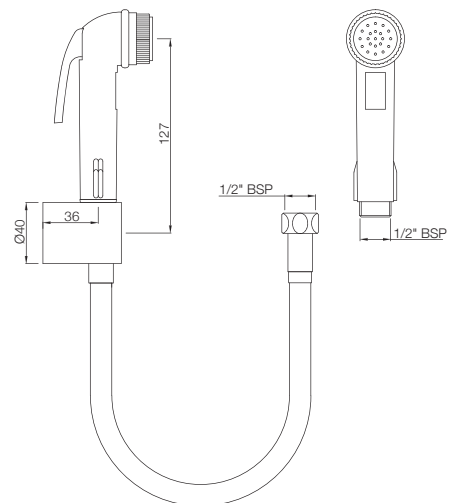

ALE-IVY-585

Hand Shower (Health Faucet) (ABS Body) with
1 Meter Long Easy Flex Tube in Chrome Finish
& Wall Hook
MRP: Rs. 925