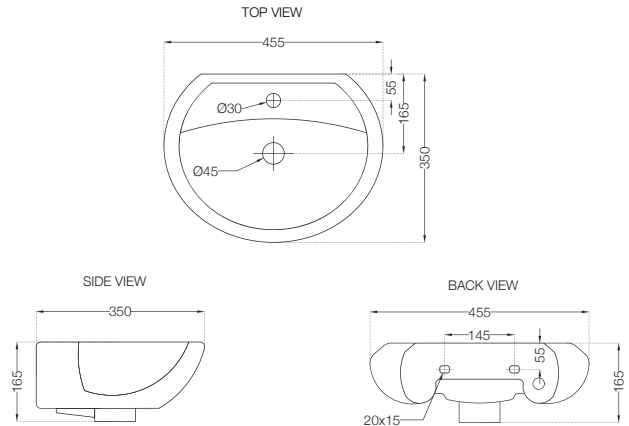

ELEMENTS | Sanitaryware

ECS-WHT-803
Wall Hung Basin With Fixing Accessories,
Size: 455x350x165 mm
MRP: Rs. 1,200

ECS-WHT-301
Full Pedestal for ECS-WHT-801, 805
MRP: Rs. 1,190
Set MRP: Rs. 2,865