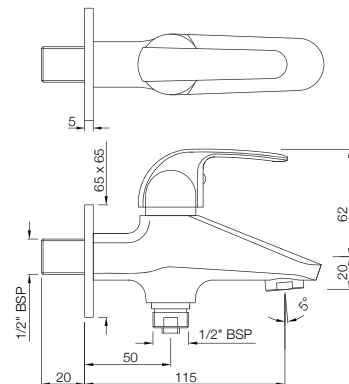

## TAPS

**ORB-105037**  
Bib Cock with Wall Flange  
MRP: Rs. 1,275

**ORB-105041**  
2-Way Bib Cock with Wall Flange  
MRP: Rs. 1,400