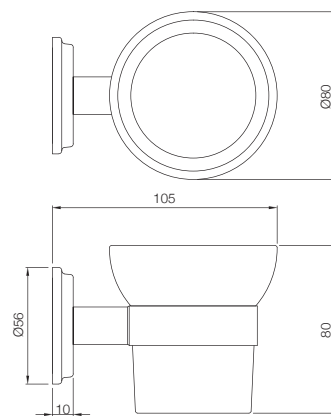

# BATH ACCESSORIES

**AEC-1151N**  
Toilet Paper Holder  
MRP: Rs. 700

**AEC-1161N**  
Double Coat Hook  
MRP: Rs. 500

**AEC-1181N**  
Towel Shelf 600 mm long with Lower  
Hangers, Stainless Steel  
MRP: Rs. 3,150