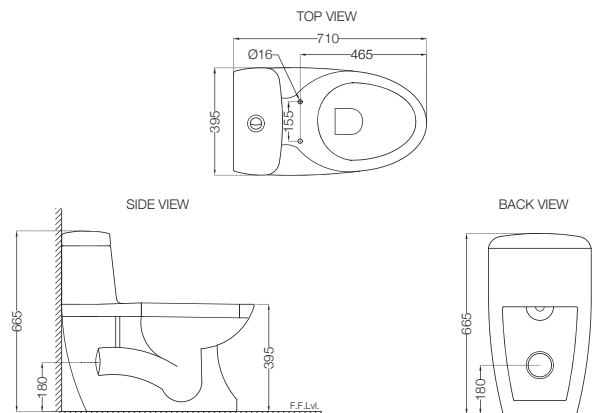

COSMO

CMS-WHT-103951SPP

Wall Hung WC With PP Soft Close Seat Cover, Hinges, Accessories Set, Size: 365x545x375 mm MRP: Rs. 5,190

CMS-WHT-103951NPP

Wall Hung WC With PP Normal Close Seat Cover, Hinges, Accessories Set, Size: 365x545x375 mm MRP: Rs. 4,890

CMS-WHT-103851S220SPP

Single Piece WC With PP Soft Close Seat Cover, Hinges, Dual Flush Cistern Fitting, Fixing Accessories And Accessories Set, Size: 395x710x665 mm, S Trap- 220 mm MRP: Rs. 14,400

CMS-WHT-103851S220NPP

Single Piece WC With PP Normal Close Seat Cover, Hinges, Dual Flush Cistern Fitting, Fixing Accessories And Accessories Set, Size: 395x710x665 mm, S Trap- 220 mm MRP: Rs. 14,100

CMS-WHT-103851P180SPP

Single Piece WC With PP Soft Close Seat Cover, Hinges, Dual Flush Cistern Fitting, Fixing Accessories, Size: 395x710x665 mm, P Trap- 180 mm MRP: Rs. 14,400