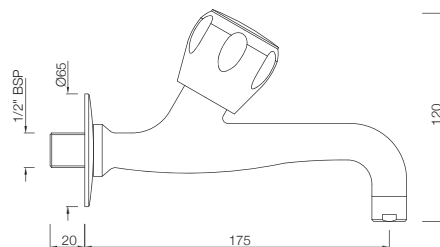

## TAPS

**SQT-511KN**  
Bib Cock Short Body  
MRP: Rs. 875

**SQT-511AKN**  
Bib Cock With Nozzle  
MRP: Rs. 950

**SQT-512KN**  
Long Body Bib Cock with Wall  
Flange & Aerator  
MRP: Rs. 1,325