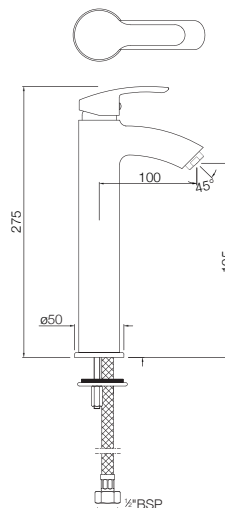

COSMO

Single Lever

BASIN

COS-103011NB

Single Lever Basin Mixer without Popup Waste with 450mm Long Braided Hoses
MRP: Rs. 2,875

COS-103005NB

Single Lever Tall Boy without Popup Waste System, with 600mm Long Braided Hoses
MRP: Rs. 3,950

BATH & SHOWER

COS-103055NK

Exposed Parts Kit of Single Lever Diverter Consisting of Operating Lever & Wall Flange (with O-rings) only (Suitable for Item ALE-055)
MRP: Rs. 700