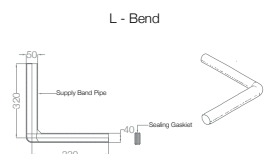

ELEMENTS | Sanitaryware

ECS-WHT-751S220SPPZ

Bowl With Cistern For Coupled WC With PP Soft Close Seat Cover, Hinges, Dual Flush Cistern Fitting, Fixing Accessories And Accessories Set, Size: 390x670x780 mm, S Trap- 220 mm
MRP: Rs. 5,900

ECS-WHT-751S220NPPZ

Bowl With Cistern For Coupled WC With PP Normal Close Seat Cover, Hinges, Dual Flush Cistern Fitting, Fixing Accessories And Accessories Set, Size: 390x670x780 mm, S Trap- 220 mm
MRP: Rs. 5,600

ECS-WHT-751P180SPPZ

Bowl With Cistern For Coupled WC With PP Soft Close Seat Cover, Hinges, Dual Flush Cistern Fitting, Fixing Accessories And Accessories Set, Size: 390x670x780 mm, P Trap- 180 mm
MRP: Rs. 5,900

ECS-WHT-751P180NPPZ

Bowl With Cistern For Coupled WC With PP Normal Close Seat Cover, Hinges, Dual Flush Cistern Fitting, Fixing Accessories And Accessories Set, Size: 390x670x780 mm, P Trap- 180 mm
MRP: Rs. 5,600

ECS-WHT-551SNPP183LZ

EWC With Wall Hung Cistern, Drainage L Bend Pipe, Gasket And Installation Kit With PP Normal Close Seat Cover, Hinges, Fixing Accessories And Accessories Set, Size: 360x545x395 mm, S Trap
MRP: Rs. 4,000

Smart Single Flush Wall Hung Cistern with Drainage Pipe with Gasket & Installation kit (Suitable for EWC)