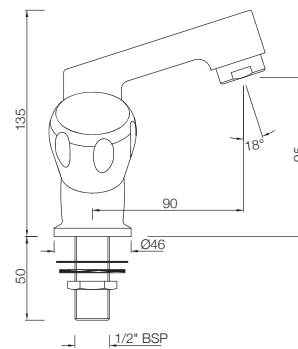

#### SQT-510KN

Swan Neck Tap with Left Hand Operating Knob with Aerator  
Also available SQT-510AKN  
Swan Neck Tap with Right Hand Operating Knob with Aerator  
MRP: Rs. 1,675/1,675