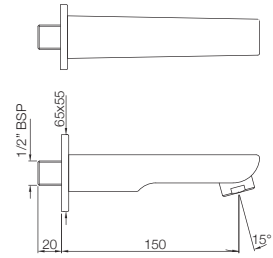

SPE-101463

Aspire Bath Tub Spout with Button Attachment
for Hand Shower with Wall Flange
MRP: Rs. 1,650