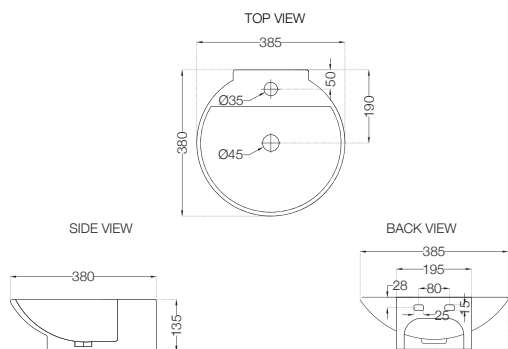

ELEMENTS | Sanitaryware

ECS-WHT-455

Asian Pan,
Size: 450x535x180 mm
MRP: Rs. 1,390

ECS-WHT-455LE

Asian Pan With L Bend And Extension,
Size: 450x535x180 mm
MRP: Rs. 1,590

ECS-WHT-933

Table Top Basin,
Size: 430x375x130 mm
MRP: Rs. 2,300

ECS-WHT-931

Table Top Basin,
Size : 385x380x135 mm
MRP: Rs. 2,050