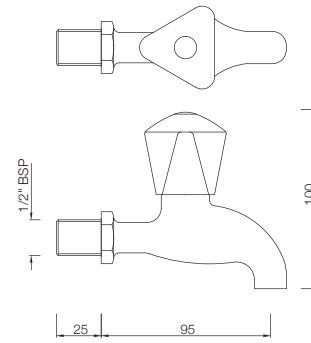

TQT-511A
Bib Cock With Nozzle
MRP: Rs. 950