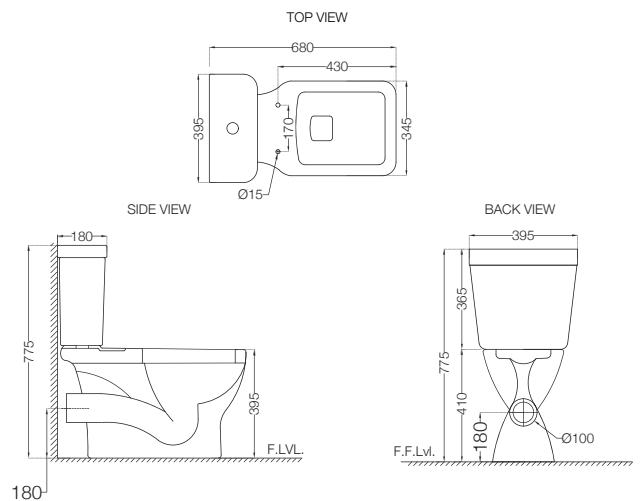

AIS-WHT-101751P180SPPSMZ

Bowl With Cistern For Coupled WC With PP Soft Close Slim Seat Cover, Hinges, Dual Flush Cistern Fitting, Fixing Accessories And Accessories Set, Size: 395x680x775 mm, P Trap-180 mm MRP: Rs. 7,550