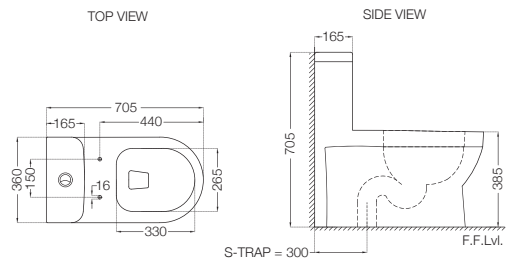

ELEMENTS | Sanitaryware

ECS-WHT-355SNPP

Anglo Indian WC With PP Normal Close Seat Cover, Hinges, Fixing Accessories And Accessories Set,
Size: 475x575x395 mm, S Trap
MRP: Rs. 5,500

ECS-WHT-355PNPP

Anglo Indian WC With PP Normal Close Seat Cover, Hinges, Fixing Accessories, Size: 475x565x390 mm, P Trap
MRP: Rs. 5,500

ECS-WHT-851S300SPPSM

Single Piece WC With PP Soft Close Slim Seat Cover, Hinges, Dual Flush Cistern Fitting, Fixing Accessories And Accessories Set,
Size: 360x705x705 mm, S Trap- 300 mm
MRP: Rs. 14,900