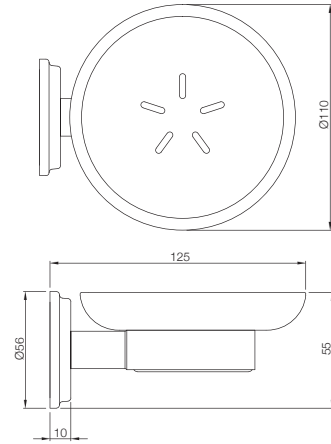

AEC-1133
Soap Dish (Polycarbonate)
MRP: Rs. 1,025