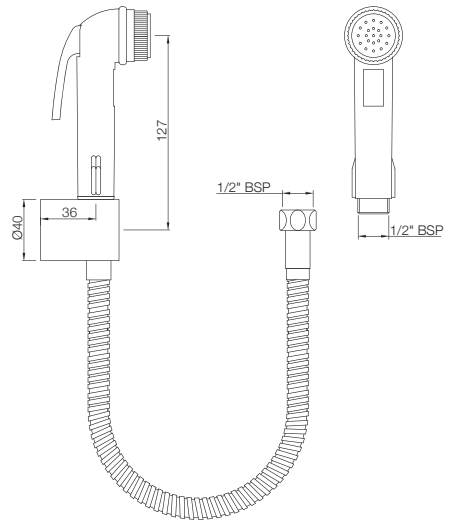

ALLIED

ALE-BLC-593

Hand Shower (Health Faucet) (ABS Body) with 8mm
Dia, 1.2 Meter Long Flexible Tube & Wall Hook
MRP: Rs. 1,025