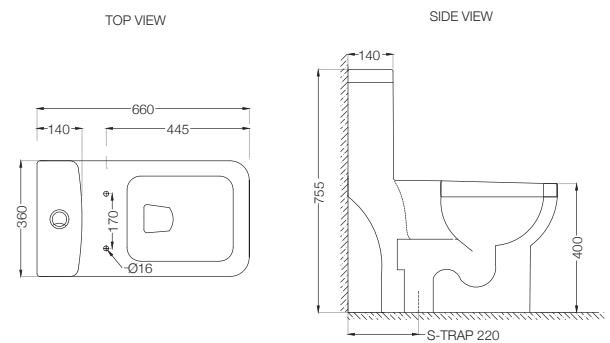

ASPIRE

AIS-WHT-101951NPPSM

Wall Hung WC With PP Normal Close Slim Seat Cover, Hinges, Accessories Set, Size: 340x510x360 mm
MRP: Rs. 5,500

AIS-WHT-101951SPPSM

Wall Hung WC With PP Soft Close Slim Seat Cover, Hinges, Accessories Set, Size: 340x510x360 mm
MRP: Rs. 5,800

AIS-WHT-101551SNPPSM

EWC With PP Normal Close Slim Seat Cover, Hinges, Fixing Accessories And Accessories Set, Size: 340x515x405 mm, S Trap
MRP: Rs. 3,500

AIS-WHT-101551SSPPSM

EWC With PP Soft Close Slim Seat Cover, Hinges, Fixing Accessories And Accessories Set, Size: 340x515x405 mm, S Trap
MRP: Rs. 3,800

AIS-WHT-101851S220NPPSM

Single Piece WC With PP Normal Close Slim Seat Cover, Hinges, Dual Flush Cistern Fittings, Fixing Accessories And Accessories Set, Size: 360x660x755 mm, S Trap- 220 mm
MRP: Rs. 10,000

AIS-WHT-101851S220SPPSM

Single Piece WC With PP Soft Close Slim Seat Cover, Hinges, Dual Flush Cistern Fittings, Fixing Accessories And Accessories Set, Size: 360x660x755 mm, S Trap- 220 mm
MRP: Rs. 10,300