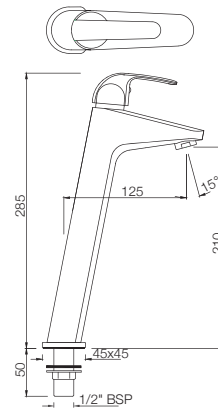

ORB-105127
Swan Neck Tap
with Right Hand Operating
MRP: Rs. 1,975