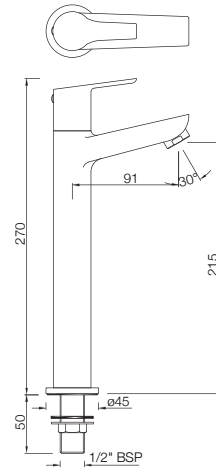

APR-101127

Swan Neck Tap With Right Hand Operating
MRP: Rs. 1,700