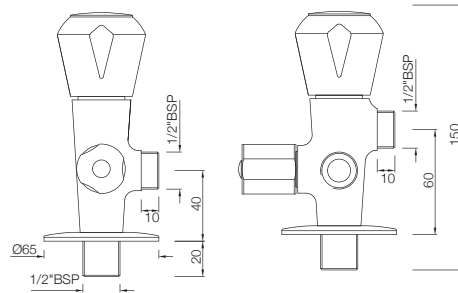

MQT-514AKN
Concealed Stop Cock Heavy Body
with Cap, Size: 15 mm
MRP: Rs. 1,100