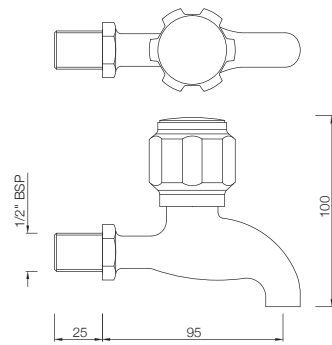

DLX-511AKN
Bib Cock with Nozzle
MRP: Rs. 950