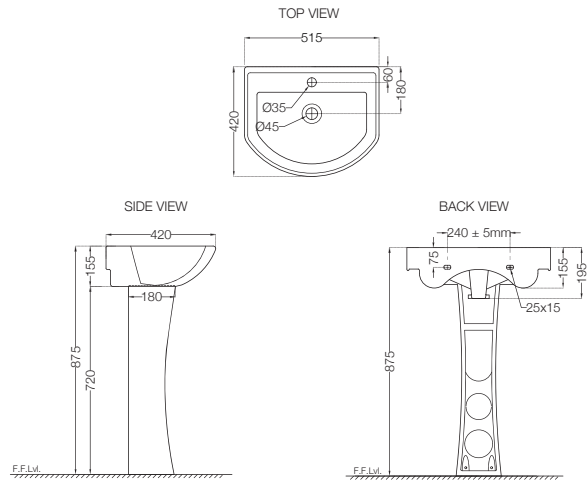

ECS-WHT-811
Wall Hung Basin With Fixing Accessories,
Size: 400x305x125 mm
MRP: Rs. 1,225
ECS-WHT-305
Half Pedestal With Fixing Accessories
For ECS-WHT-811
MRP: Rs. 11,00 | Set MRP: Rs. 2,325