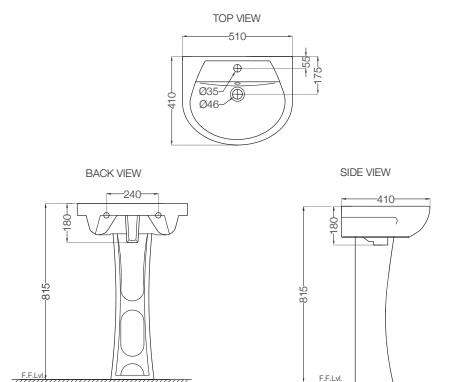

COSMO

CMS-WHT-103751P180NPP

Bowl For Coupled WC With PP Normal Close Seat Cover, Hinges, Fixing Accessories And Accessories Set, Size: 400x665x810 mm, P Trap- 180 mm
MRP: Rs. 5,800

CMS-WHT-103201

Cistern With Dual Flush Cistern Fitting For 103751S220SPP/ NPP, 103751P180NPP/ SPP
MRP: Rs. 3,200 | Set MRP: Rs. 9,000

CMS-WHT-103801

Wall Hung Basin With Fixing Accessories, Size: 540x395x185 mm
MRP: Rs. 2,525

CMS-WHT-103301

Full Pedestal For 103801, 103803
MRP: Rs. 1,625 | Set MRP: Rs. 4,150

CMS-WHT-103803

Wall Hung Basin With Fixing Accessories, Size: 510x410x180 mm
MRP: Rs. 2,325

CMS-WHT-103301

Full Pedestal For 103801, 103803
MRP: Rs. 1,625 | Set MRP: Rs. 3,950