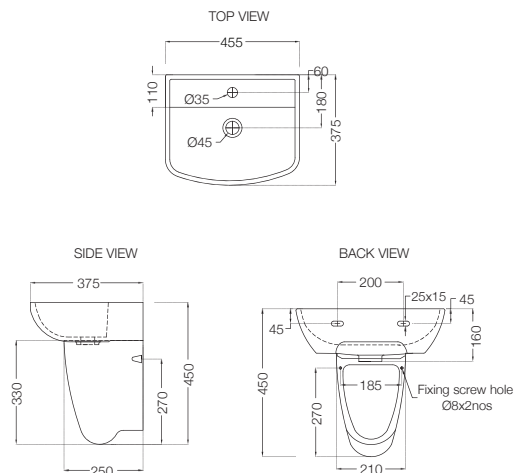

ELEMENTS | Sanitaryware