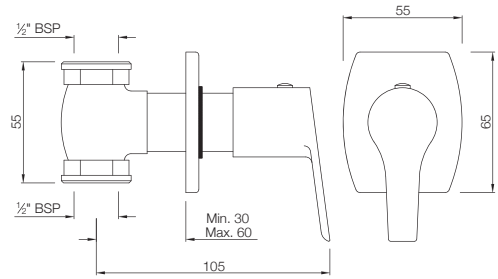

APR-101099
Concealed Stop Cock, reduced body with Adjustable Wall Flange, Size: 20 mm
MRP: Rs. 1,125