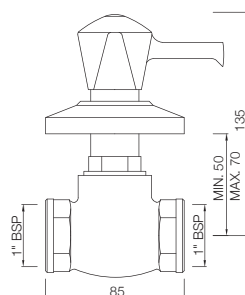

TRF-553KN

Flush Cock with Wall Flange,
25 mm size with Plain Knob
MRP: Rs. 1,925