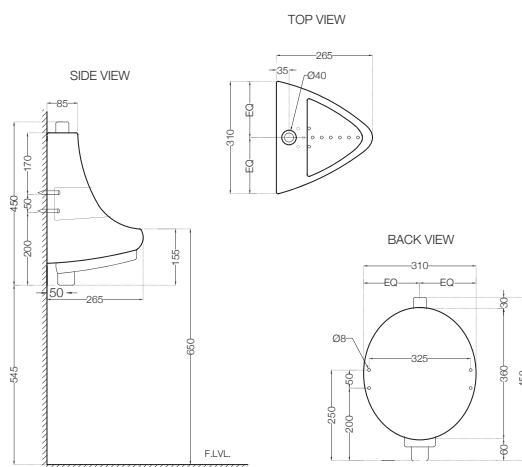

ECS-WHT-253
Urinal With Fixing Accessories,
Size: 330x315x420 mm
MRP: Rs. 1,590