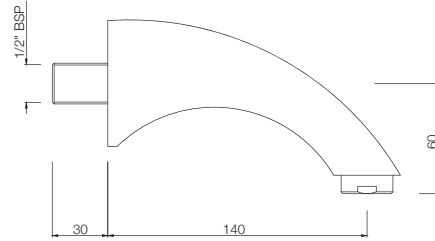

ALE-536A
Shower Arm 240 mm Long (Light Weight) Round Shape
for Wall Mounted Showers with Wall Flange
MRP: Rs. 475