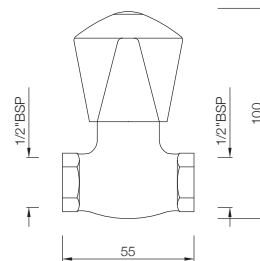

# TROPICAL

**TQT-512A**  
Two Way Long Body Bib Cock with Wall Flange  
MRP: Rs. 1,450

**TQT-512AN**  
Two Way Bib Cock with Wall Flange  
MRP: Rs. 1,375

**TQT-513B**  
Stop Cock, Female End  
MRP: Rs. 850