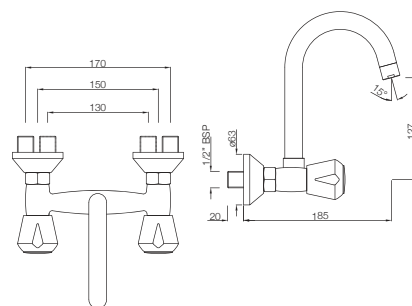

MARVEL

BATH & SHOWER

MQT-519KN

Wall Mixer 3-in-1 System with 115 mm Bend Pipe & Aerator
MRP: Rs. 4,950

MQT-520KN

Wall Mixer Non-telephonic Shower System with Aerator
MRP: Rs. 2,925

KITCHEN

MQT-521S

Sink Mixer with Swinging Pipe Spout (Wall Mounted Model)
MRP: Rs. 3,250