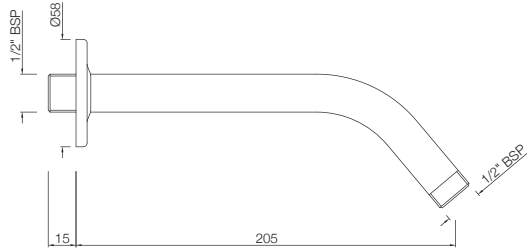

ALE-055
Concealed Body for Single Lever Diverter, 35 mm
Cartridge with Button Assembly, Cartridge Sleeve
(Button on top) but without Exposed Parts Kit
MRP: Rs. 2,825