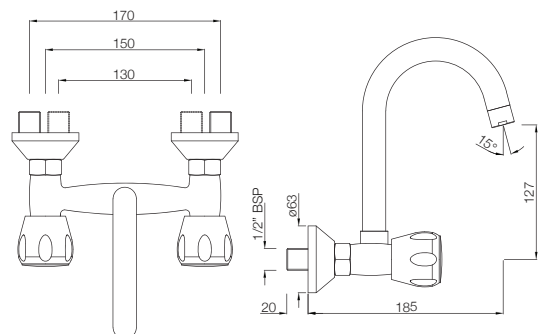

SUMTHING SPECIAL

BATH & SHOWER

SQT-519KN

Wall Mixer 3-in-1 System with 115 mm Bend Pipe and Aerator
MRP: Rs. 4,950

SQT-520KN

Wall Mixer Non-telephonic Shower System with Aerator
MRP: Rs. 2,925

KITCHEN

SQT-521S

Sink Mixer with Swinging Pipe Spout (Wall Mounted Model)
MRP: Rs. 3,250