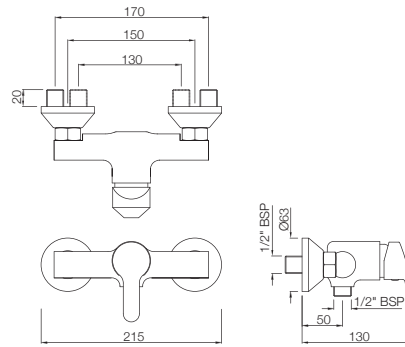

COSMO

BATH & SHOWER

Quarter Turn

BASIN