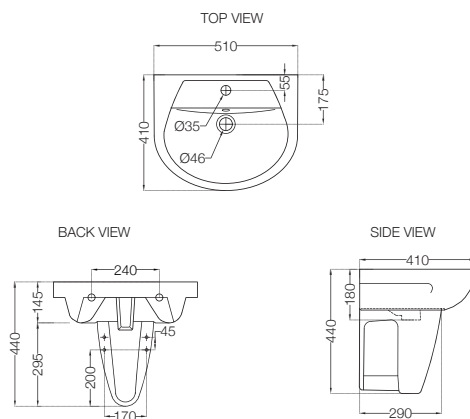

COSMO

CMS-WHT-103801

Wall Hung Basin With Fixing Accessories,
Size: 540x395x185 mm
MRP: Rs. 2,525

CMS-WHT-103305

Half Pedestal With Fixing Accessories
For 103801, 103803
MRP: Rs. Rs. 1,150 | Set MRP: Rs. 3,675

CMS-WHT-103803

Wall Hung Basin With Fixing Accessories,
Size: 510x410x180 mm
MRP: Rs. 2,325

CMS-WHT-103305

Half Pedestal With Fixing Accessories
For 103801, 103803
MRP: Rs. 1,150 | Set MRP: Rs. 3,475