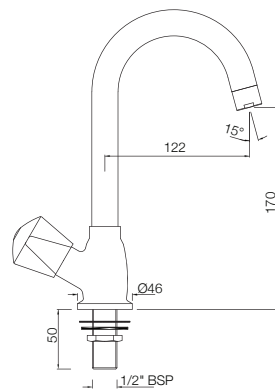

TROPICAL

TQT-527S

Sink Mixer with Swinging Pipe Spout
(Table Mounted Model)
MRP: Rs. 2,850

TQT-522S

Sink Cock with Swinging Pipe Spout
(Wall Mounted Model)
MRP: Rs. 1,625

TQT-523S

Sink Cock with Swinging Pipe Spout
(Table Mounted Model)
MRP: Rs. 1,925