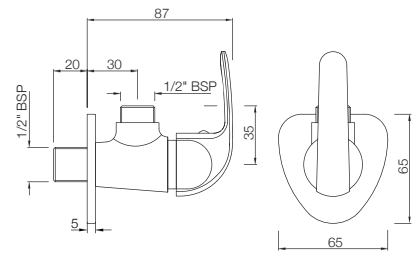

ORB-105067
2-Way Angular Stop Cock with Wall Flange
MRP: Rs. 1,475