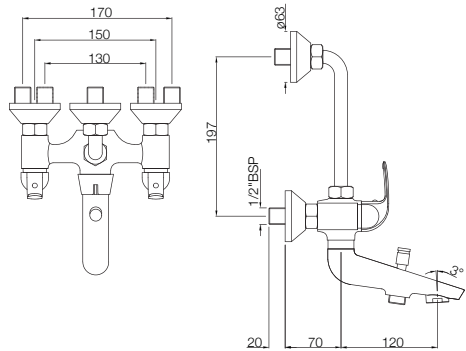

ORBIT

BATH & SHOWER

ORB-105273

Wall Mixer with Provision for Overhead Shower with 115mm Long Bend Pipe On Upper Side, Connecting Legs & Wall Flanges
MRP: Rs. 4,750

ORB-105281

Wall Mixer 3-in-1 System with Provision for both Hand Shower and Overhead Shower Complete with 115mm Long Bend Pipe, Connecting Legs & Wall Flange (without Hand & Overhead Shower)
MRP: Rs. 5,150

KITCHEN

ORB-105309

Sink Mixer with Swinging Spout (Wall Mounted Model) with Connecting Legs & Wall Flanges
MRP: Rs. 3,200