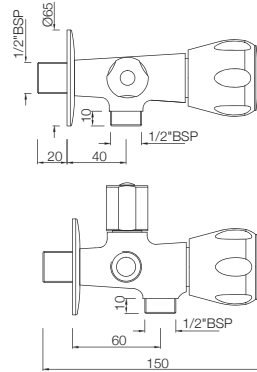

SQT-514AKN
Concealed Stop Cock Heavy Body with Cap, 15 mm
Also available SQT-514CKN
Concealed Stop Cock Heavy Body with Cap, 20 mm
MRP: Rs. 1,100/1,200