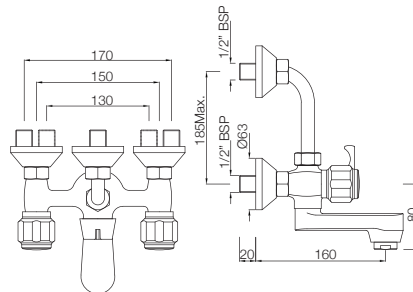

DELUX

BATH & SHOWER