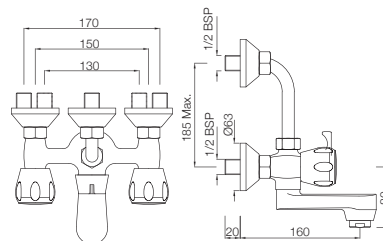

SUMTHING SPECIAL

BATH & SHOWER