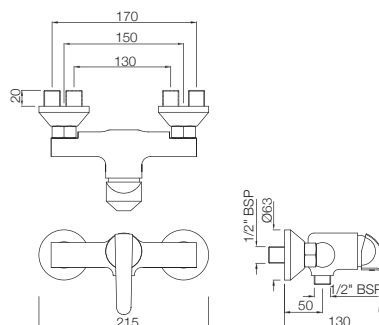

## BATH & SHOWER

**ORB-105119**  
Single Lever Wall Mixer with Provision of  
Hand Shower, But without Hand Shower  
MRP: Rs. 4,450

**ORB-105149**  
Single Lever Exposed Shower Mixer for Connection to  
Hand Shower with Connecting Legs & Wall Flanges  
MRP: Rs. 3,450