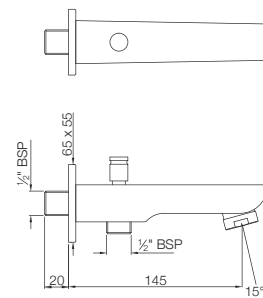

ASPIRE

BATH TUB SPOUT

SPE-101429

Aspire Bath Tub Spout with Wall Flange
MRP: Rs. 1,050

SPE-101463

Aspire Bath Tub Spout with Button Attachment
for Hand Shower with Wall Flange
MRP: Rs. 1,650