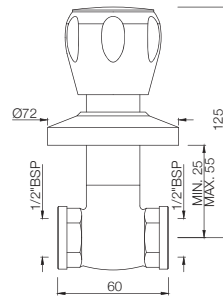

SPL-551

Flush Cock with Wall Flange,
25 mm size with Lever Handle
MRP: Rs. 2,075