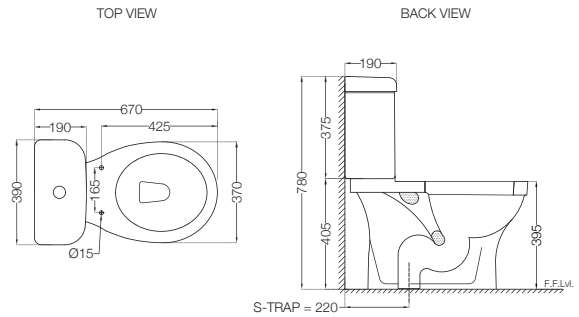

ECS-WHT-751P180SPPZ

Bowl With Cistern For Coupled WC With PP Soft Close Seat Cover, Hinges, Dual Flush Cistern Fitting, Fixing Accessories And Accessories Set, Size: 390x670x780 mm, P Trap- 180 mm
MRP: Rs. 5,900

ECS-WHT-751P180NPPZ

Bowl With Cistern For Coupled WC With PP Normal Close Seat Cover, Hinges, Dual Flush Cistern Fitting, Fixing Accessories And Accessories Set, Size: 390x670x780 mm, P Trap- 180 mm
MRP: Rs. 5,600