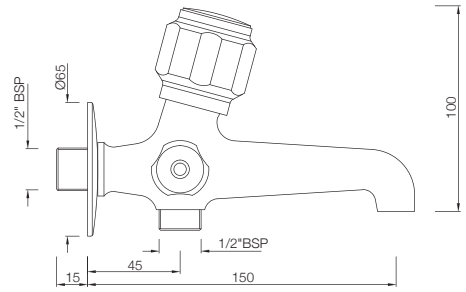

DLX-512ANKN

Two Way Bib Cock with Wall Flange
MRP: Rs. 1,375