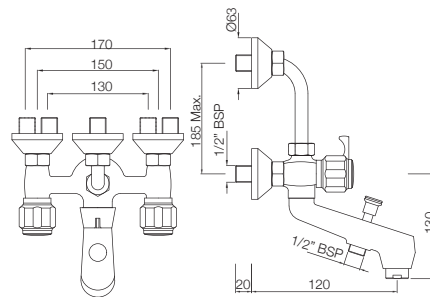

DLX-520KN

Wall Mixer Non-telephonic Shower System
with Aerator
MRP: Rs. 2,925