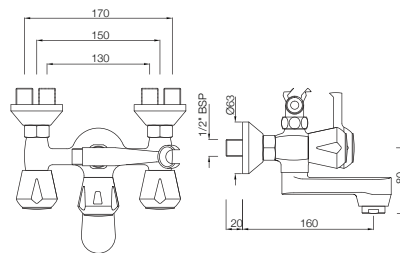

MQT-517BKN

Wall Mixer with 115 mm Long Bend Pipe for connection to Overhead Shower (with Bush & Piston Diverter Fitting) with Aerator
MRP: Rs. 4,400