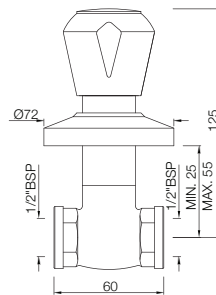

MVF-551

Flush Cock with Wall Flange,
25 mm size with Lever Handle
MRP: Rs. 2,075