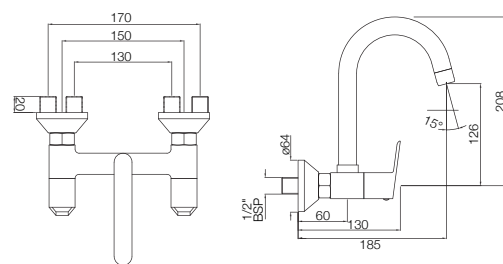

ASPIRE

BATH & SHOWER

APR-101273

Wall Mixer with provision for Overhead Shower with 115 mm Long Bend Pipe on Upper Side, Connecting Legs & Wall Flanges
MRP: Rs. 4,550

APR-101281

Wall Mixer 3-in-1 System with provision for both Hand Shower & Overhead Shower complete with 115 mm Long Bend Pipe, Connecting Legs & Wall Flange (without Hand & Overhead Shower)
MRP: Rs. 5,000

KITCHEN

APR-101309N

Sink Mixer with Swinging Spout (Wall Mounted Model) with Connecting Legs & Wall Flanges
MRP: Rs. 3,100