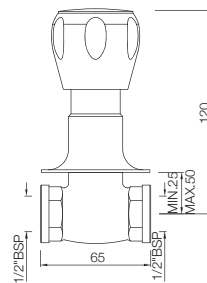

**SQT-514AKN**  
Concealed Stop Cock Heavy Body with Cap, 15 mm  
Also available SQT-514CKN  
Concealed Stop Cock Heavy Body with Cap, 20 mm  
MRP: Rs. 1,100/1,200