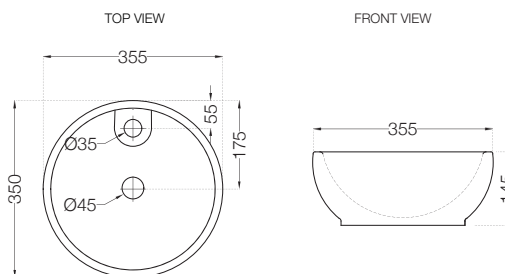

ECS-WHT-601
Counter Top Basin,
Size: 530x440x200 mm, Shape: Oval
MRP: Rs. 2,200