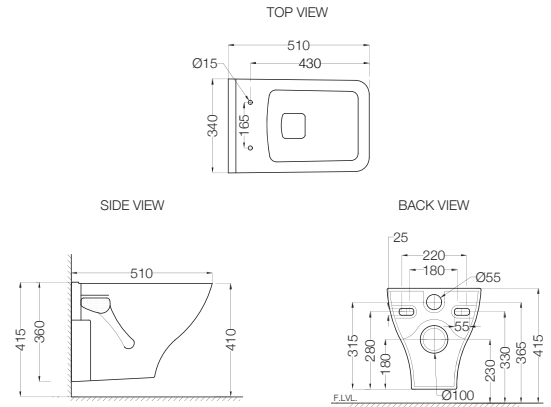

# ASPIRE

**AIS-WHT-101951NPPSM**

Wall Hung WC With PP Normal Close Slim Seat Cover, Hinges, Accessories Set, Size: 340x510x360 mm  
MRP: Rs. 5,500

**AIS-WHT-101951SPPSM**

Wall Hung WC With PP Soft Close Slim Seat Cover, Hinges, Accessories Set, Size: 340x510x360 mm  
MRP: Rs. 5,800