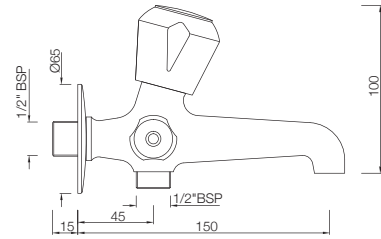

MQT-512ANKN
2-Way Bib Cock with Wall Flange
MRP: Rs. 1,375