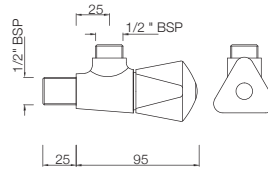

TROPICAL

TAPS