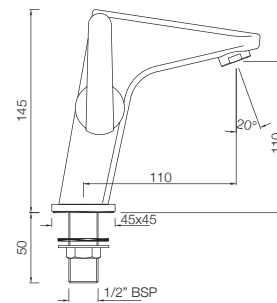

## BASIN

**ORB-105021N**  
Pillar Cock with Extension Body  
MRP: Rs. 2,350

**ORB-105127**  
Swan Neck Tap  
with Right Hand Operating  
MRP: Rs. 1,975

**ORB-105123**  
Swan Neck Tap  
with Left Hand Operating Knob  
MRP: Rs. 1,975