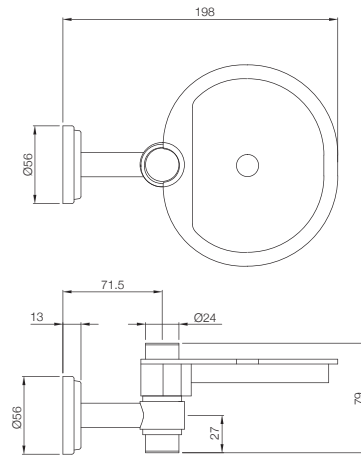

AEC-1141N
Tumbler Holder
MRP: Rs. 625