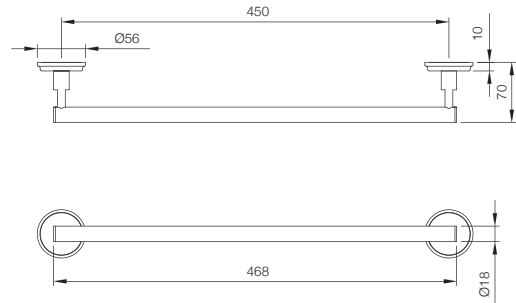

# BATH ACCESSORIES

**AEC-1111N**

Towel Rail 600mm Long, Stainless Steel  
MRP: Rs. 1,150

**AEC-1111NB**

Towel Rail 450mm Long, Stainless Steel  
MRP: Rs. 1,100

**AEC-1121N**

Towel Ring Round  
MRP: Rs. 675