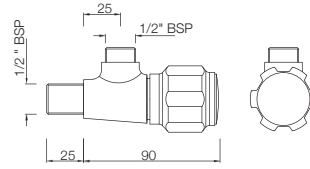

DLX-526AFKN

2-Way Angle Valve with Wall Flange
Also available DLX-526AKN
2 Way Angle Valve
MRP: Rs. 1,300/1,250