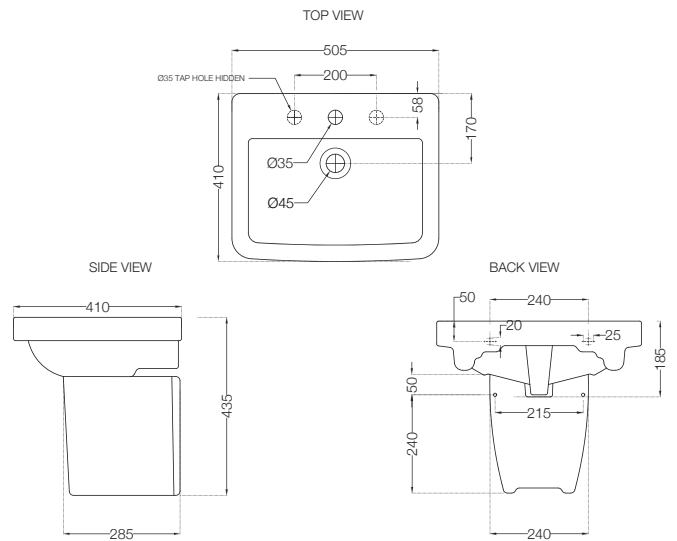

ASPIRE

AIS-WHT-101701

Under Counter Basin With Fixing Accessories,
Size: 490x380x170 mm, Shape-Rectangular
MRP: Rs. 1,975

AIS-WHT-101801

Wall Hung Basin With Fixing Accessories,
Size: 505x410x185 mm
MRP: Rs. 1,750

AIS-WHT-101301

Full Pedestal For AIS-WHT-101801
MRP: Rs. 1,190 | Set MRP: Rs. 2,940

AIS-WHT-101801

Wall Hung Basin with Fixing Accessories,
Size : 505x410x185mm
MRP: Rs. 1,750

AIS-WHT-101305

Half pedestal with Fixing Accessories
for AIS-WHT- 101801
MRP: Rs. 1,190 | Set MRP: Rs. 2,940