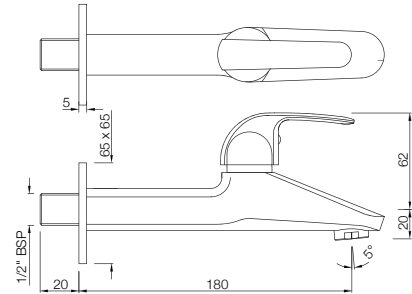

ORB-105053
Angular Stop Cock with Wall Flange
MRP: Rs. 825