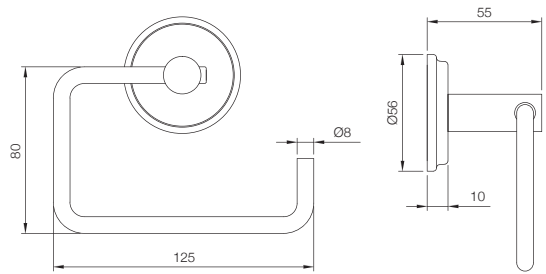

# BATH ACCESSORIES

**AEC-1151N**  
Toilet Paper Holder  
MRP: Rs. 700

**AEC-1161N**  
Double Coat Hook  
MRP: Rs. 500

**AEC-1181N**  
Towel Shelf 600 mm long with Lower  
Hangers, Stainless Steel  
MRP: Rs. 3,150