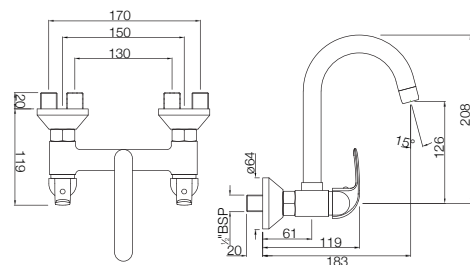

ORBIT

BATH & SHOWER

ORB-105273

Wall Mixer with Provision for Overhead Shower with 115mm Long Bend Pipe On Upper Side, Connecting Legs & Wall Flanges
MRP: Rs. 4,750

ORB-105281

Wall Mixer 3-in-1 System with Provision for both Hand Shower and Overhead Shower Complete with 115mm Long Bend Pipe, Connecting Legs & Wall Flange (without Hand & Overhead Shower)
MRP: Rs. 5,150

KITCHEN

ORB-105309

Sink Mixer with Swinging Spout (Wall Mounted Model) with Connecting Legs & Wall Flanges
MRP: Rs. 3,200