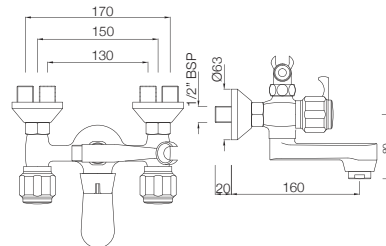

DLX-517BKN
Wall Mixer with 115 mm Long Bend Pipe for
Connection to Overhead Shower (with Bush &
Piston Diverter Fitting) with Aerator
MRP: Rs. 4,400