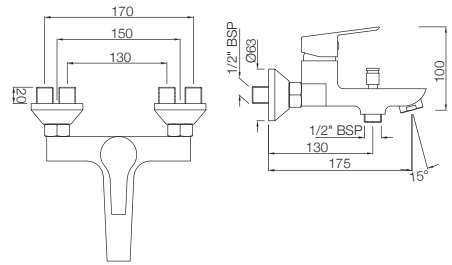

APR-101149

Single Lever Exposed Shower Mixer for Connection to Hand Shower with Connecting Legs & Wall Flanges
MRP: Rs. 3,350