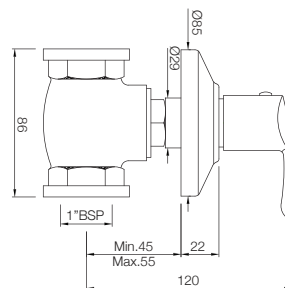

COSMO

TAPS

COS-103069

Concealed Stop Cock, reduced body with Adjustable Wall Flange, Size: 15 mm
MRP: Rs. 1,025

COS-103099

Concealed Stop Cock, reduced body with Adjustable Wall Flange, Size: 20 mm
MRP: Rs. 1,125

COS-103081

Flush Cock with Wall Flange, Size: 25 mm
MRP: Rs. 2,025