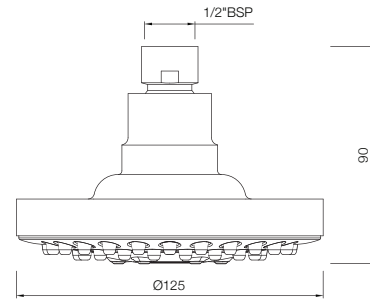

EOS-491

Overhead Shower 70 mm dia Round Shape Single Flow (ABS Body Chrome Plated with Gray Face Plate) with Rubit Cleaning System
MRP: Rs. 875