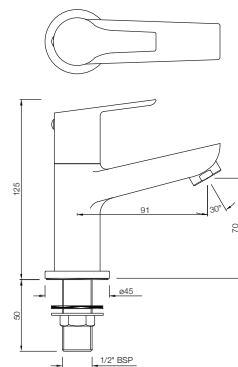

ASPIRE

BATH & SHOWER

APR-101119

Single Lever Wall Mixer with Provision of Hand Shower, But without Hand Shower
MRP: Rs. 4,400

APR-101149

Single Lever Exposed Shower Mixer for Connection to Hand Shower with Connecting Legs & Wall Flanges
MRP: Rs. 3,350

Quarter Turn

BASIN

APR-101001M

Pillar Cock
MRP: Rs. 1,400