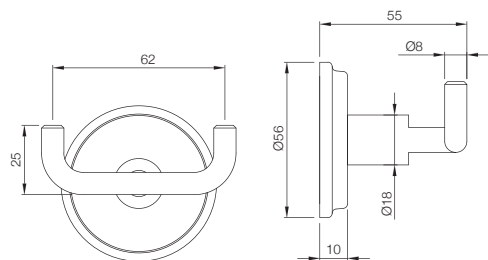

# BATH ACCESSORIES

**AEC-1151N**  
Toilet Paper Holder  
MRP: Rs. 700

**AEC-1161N**  
Double Coat Hook  
MRP: Rs. 500

**AEC-1181N**  
Towel Shelf 600 mm long with Lower  
Hangers, Stainless Steel  
MRP: Rs. 3,150