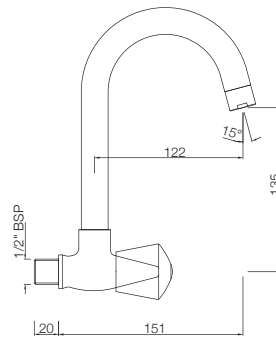

TQT-523S

Sink Cock with Swinging Pipe Spout
(Table Mounted Model)
MRP: Rs. 1,925