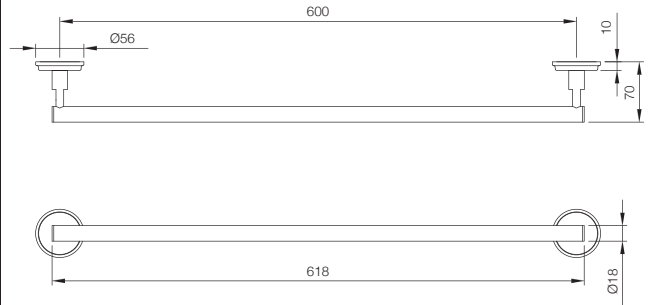

# BATH ACCESSORIES

**AEC-1111N**

Towel Rail 600mm Long, Stainless Steel  
MRP: Rs. 1,150

**AEC-1111NB**

Towel Rail 450mm Long, Stainless Steel  
MRP: Rs. 1,100

**AEC-1121N**

Towel Ring Round  
MRP: Rs. 675