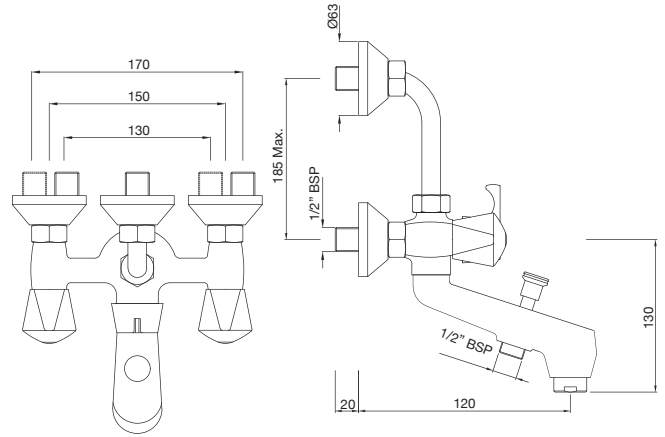

TQT-520
Wall Mixer Non-telephonic Shower System
with Aerator
MRP: Rs. 2,925