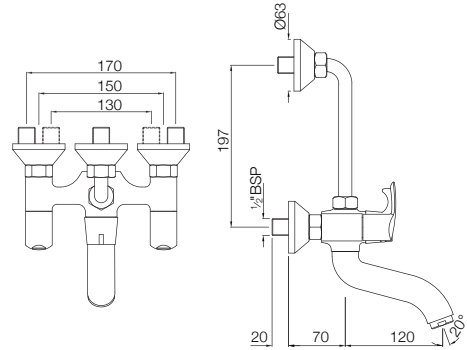

COSMO

BATH & SHOWER

COS-103273

Wall Mixer with provision for Overhead Shower with 115 mm Long Bend Pipe on Upper Side, Connecting Legs & Wall Flanges
MRP: Rs. 4,550

COS-103281

Wall Mixer 3-in-1 System with provision for both Hand Shower & Overhead Shower, complete with 115 mm Long Bend Pipe, Connecting Legs & Wall Flange (without Hand & Overhead Shower)
MRP: Rs. 5,000