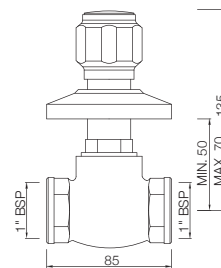

## DLX-553

Flush Cock with Wall Flange,  
25 mm size with Plain Knob  
MRP: Rs. 1,925