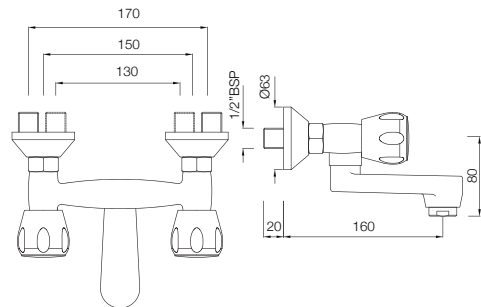

SUMTHING SPECIAL

BATH & SHOWER

SQT-519KN

Wall Mixer 3-in-1 System with 115 mm Bend Pipe and Aerator
MRP: Rs. 4,950

SQT-520KN

Wall Mixer Non-telephonic Shower System with Aerator
MRP: Rs. 2,925

KITCHEN

SQT-521S

Sink Mixer with Swinging Pipe Spout (Wall Mounted Model)
MRP: Rs. 3,250