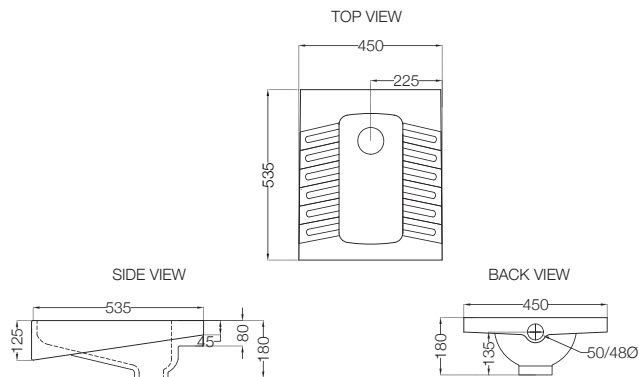

# ELEMENTS | Sanitaryware

**ECS-WHT-455**

Asian Pan,  
Size: 450x535x180 mm  
MRP: Rs. 1,390

**ECS-WHT-455LE**

Asian Pan With L Bend And Extension,  
Size: 450x535x180 mm  
MRP: Rs. 1,590

**ECS-WHT-933**

Table Top Basin,  
Size: 430x375x130 mm  
MRP: Rs. 2,300