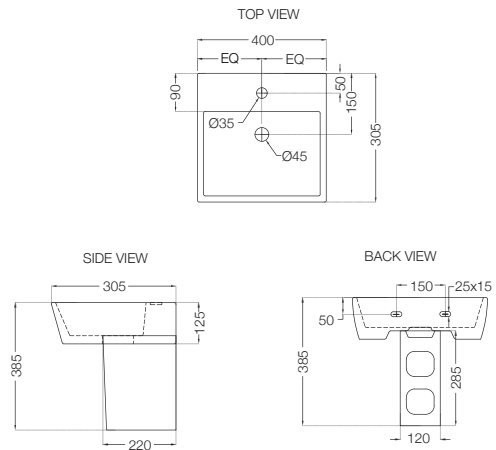

ECS-WHT-813
Wall Hung Basin With Fixing Accessories,
Size: 455x375x160 mm
MRP: Rs. 1,350
ECS-WHT-307
Half Pedestal With Fixing Accessories
For ECS-WHT-813
MRP: Rs. 1,100 | Set MRP: Rs. 2,450