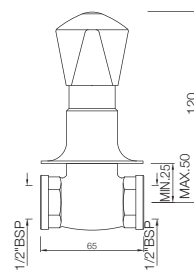

TQT-526AF

2-Way Angle Valve with Wall Flange
Also available TQT-526A
2 Way Angle Valve
MRP: Rs. 1,300/1,250