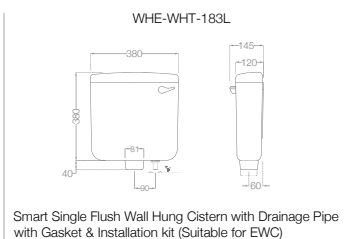

Smart Single Flush Wall Hung Cistern with Drainage Pipe with Gasket & Installation kit (Suitable for EWC)