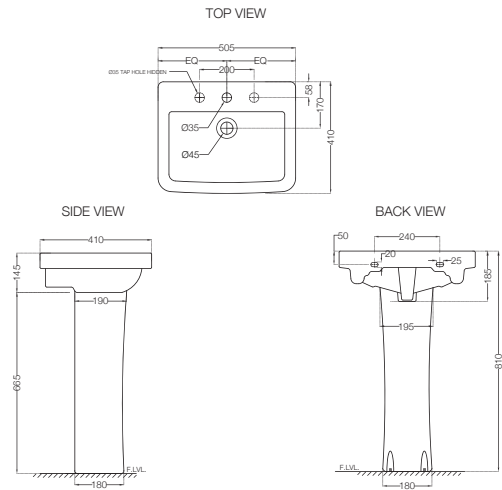

AIS-WHT-101801

Wall Hung Basin with Fixing Accessories,
Size : 505x410x185mm
MRP: Rs. 1,750

AIS-WHT-101305

Half pedestal with Fixing Accessories
for AIS-WHT- 101801
MRP: Rs. 1,190 | Set MRP: Rs. 2,940