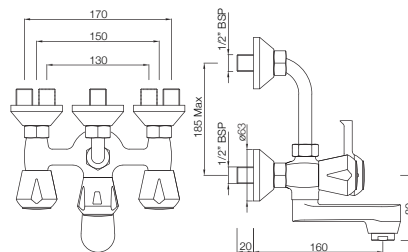

MARVEL

MQT-508KN

Pillar Cock Super Deluxe with Aerator
MRP: Rs. 1,250

BATH & SHOWER

MQT-517KN

Wall Mixer Telephone Shower Arrangement only with Crutch (with Bush & Piston Diverter Fitting) with Aerator. Also available MQT-517AKN Wall Mixer without Crutch
MRP: Rs. 4,400/ 3,850

MQT-517BKN

Wall Mixer with 115 mm Long Bend Pipe for connection to Overhead Shower (with Bush & Piston Diverter Fitting) with Aerator
MRP: Rs. 4,400