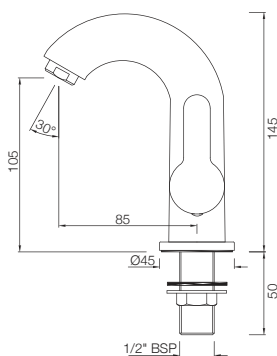

## BASIN

**COS-103021M**  
Pillar Cock with Extension Body  
MRP: Rs. 2,050

**COS-103127**  
Swan Neck Tap With Right Hand Operating  
MRP: Rs. 1,700

**COS-103123**  
Swan Neck Tap With Left Hand Operating Knob  
MRP: Rs. 1,700