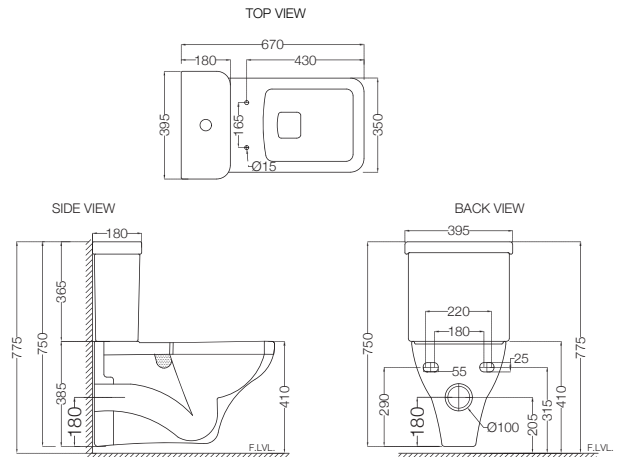

# ASPIRE

**AIS-WHT-101351NPPSMZ**

Bowl With Cistern For Extended Wall Hung WC With PP Normal Close Slim Seat Cover, Hinges, Dual Flush Cistern Fitting And Accessories Set, Size: 395x670x750 mm MRP: Rs. 7,900

**AIS-WHT-101351SPPSMZ**

Bowl With Cistern For Extended Wall Hung WC With PP Soft Close Slim Seat Cover, Hinges, Dual Flush Cistern Fitting And Accessories Set, Size: 395x670x750 mm MRP: Rs. 8,200

**AIS-WHT-101751S220NPPSMZ**