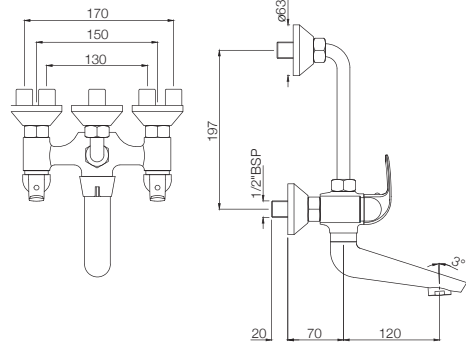

ORB-105281

Wall Mixer 3-in-1 System with Provision for both Hand Shower and Overhead Shower Complete with 115mm Long Bend Pipe, Connecting Legs & Wall Flange (without Hand & Overhead Shower)
MRP: Rs. 5,150