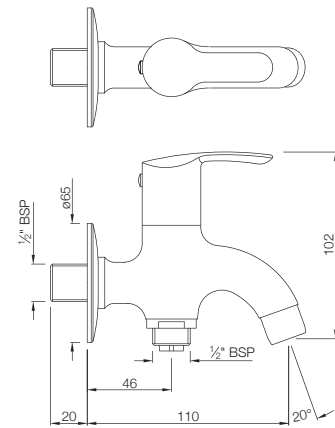

## TAPS

**COS-103037**

Bib Cock with Wall Flange  
MRP: Rs. 1,050

**COS-103041**

2-Way Bib Cock with Wall Flange  
MRP: Rs. 1,200