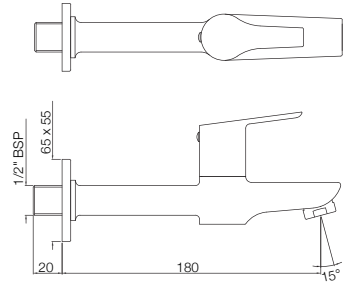

APR-101053
Angular Stop Cock with Wall Flange
MRP: Rs. 750