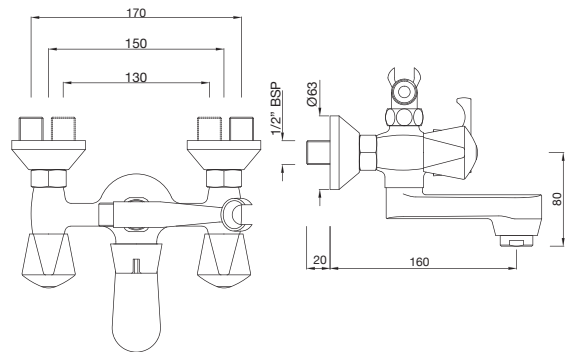

TQT-517B

Wall Mixer with 115 mm Long Bend Pipe for
Connection to Overhead Shower (with Bush
& Piston Diverter Fitting) with Aerator
MRP: Rs. 4,400