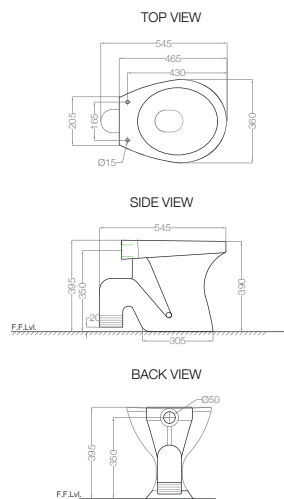

Smart Single Flush Wall Hung Cistern with Drainage Pipe with Gasket & Installation kit (Suitable for EWC)