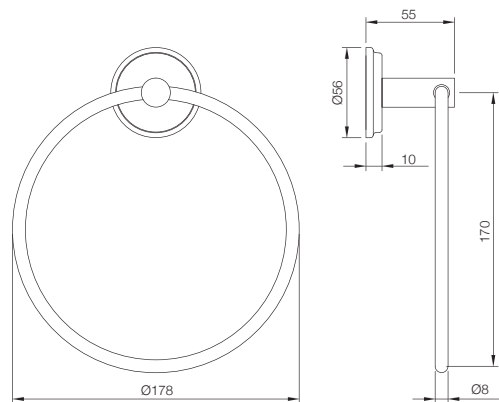

# BATH ACCESSORIES

**AEC-1111N**

Towel Rail 600mm Long, Stainless Steel  
MRP: Rs. 1,150

**AEC-1111NB**

Towel Rail 450mm Long, Stainless Steel  
MRP: Rs. 1,100

**AEC-1121N**

Towel Ring Round  
MRP: Rs. 675