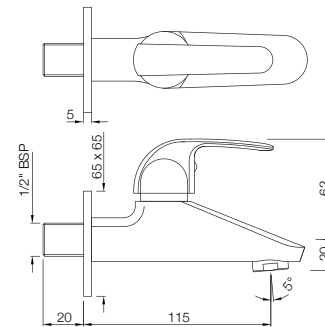

## TAPS

**ORB-105037**  
Bib Cock with Wall Flange  
MRP: Rs. 1,275

**ORB-105041**  
2-Way Bib Cock with Wall Flange  
MRP: Rs. 1,400