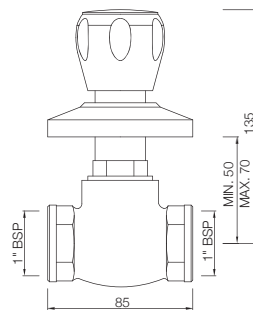

SUMTHING SPECIAL

SQT-514EKN

Concealed Stop Cock with Sliding Flange, 15 mm
Also available SQT-514FKN
Concealed Stop Cock with Sliding Flange, 20 mm
MRP: Rs. 1,050/1,150

SPL-551

Flush Cock with Wall Flange,
25 mm size with Lever Handle
MRP: Rs. 2,075

SPL-553

Flush Cock with Wall Flange,
25 mm size with Plain Knob
MRP: Rs. 1,925