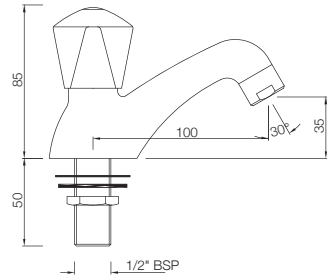

TROPICAL

TQT-508

Pillar Cock Super Deluxe with Aerator
MRP: Rs. 1,250

BATH & SHOWER

TQT-517

Wall Mixer with Telephone Shower Arrangement
only with Crutch (with Bush & Piston Diverter
Fitting) with Aerator
MRP: Rs. 4,400

TQT-517B

Wall Mixer with 115 mm Long Bend Pipe for
Connection to Overhead Shower (with Bush
& Piston Diverter Fitting) with Aerator
MRP: Rs. 4,400