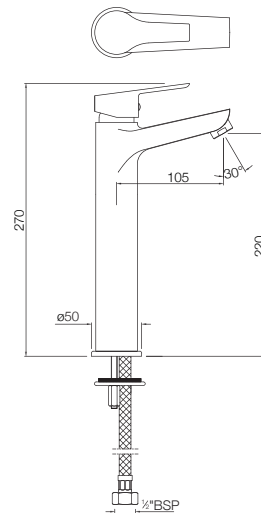

ASPIRE

Single Lever

BASIN

APR-101011NB

Single Lever Basin Mixer without Popup Waste with 450 mm Long Braided Hoses
MRP: Rs. 2,875

APR-101005NB

Single Lever Tall Boy without Popup Waste System, with 600mm Long Braided Hoses
MRP: Rs. 3,950

BATH & SHOWER

APR-101055NK

Exposed Parts Kit of Single Lever Diverter Consisting of Operating Lever & Wall Flange (with O-rings) only (Suitable for Item ALE-055)
MRP: Rs. 700