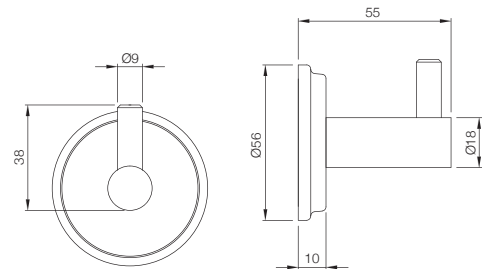

BATH ACCESSORIES

AEC-1181NA

Towel Shelf 450 mm long with Lower Hangers,
Stainless Steel
MRP: Rs. 2,925

AEC-1191N

Single Robe Hook
MRP: Rs. 400