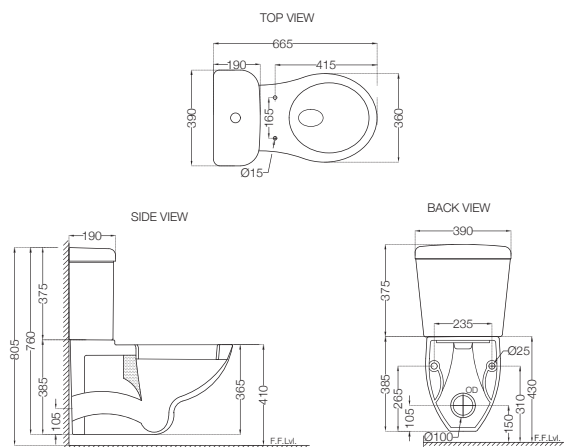

ELEMENTS | Sanitaryware

ECS-WHT-851S220SPPSM

Single Piece WC With PP Soft Close Slim Seat Cover, Hinges, Dual Flush Cistern Fitting, Fixing Accessories And Accessories Set, Size: 365x675x740 mm, S Trap- 220 mm
MRP: Rs. 9,150

ECS-WHT-851S220NPP

Single Piece WC With PP Normal Close Seat Cover, Hinges, Dual Flush Cistern Fitting, Fixing Accessories And Accessories Set, Size: 365x675x740 mm, S Trap- 220 mm
MRP: Rs. 8,850

ECS-WHT-351SPPZ

Bowl With Cistern For Extended Wall Hung WC With PP Soft Close Seat Cover, Hinges, Dual Flush Cistern Fitting, Accessories Set, Size: 390x665x760 mm
MRP: Rs. 6,400

ECS-WHT-351NPPZ

Bowl With Cistern For Extended Wall Hung WC With PP Normal Close Seat Cover, Hinges, Dual Flush Cistern Fitting, Accessories Set, Size: 390x665x760 mm
MRP: Rs. 6,100