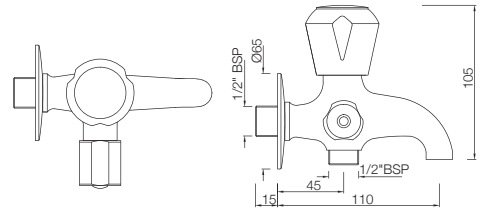

MQT-513BKN
Stop Cock, Female End
MRP: Rs. 850