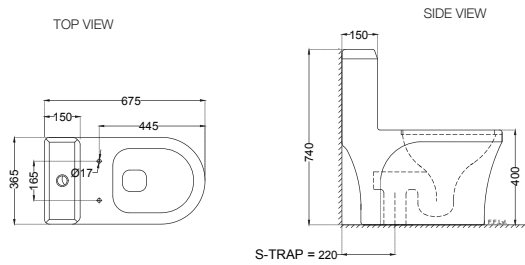

ECS-WHT-351SPPZ

Bowl With Cistern For Extended Wall Hung WC With PP Soft Close Seat Cover, Hinges, Dual Flush Cistern Fitting, Accessories Set, Size: 390x665x760 mm
MRP: Rs. 6,400

ECS-WHT-351NPPZ

Bowl With Cistern For Extended Wall Hung WC With PP Normal Close Seat Cover, Hinges, Dual Flush Cistern Fitting, Accessories Set, Size: 390x665x760 mm
MRP: Rs. 6,100