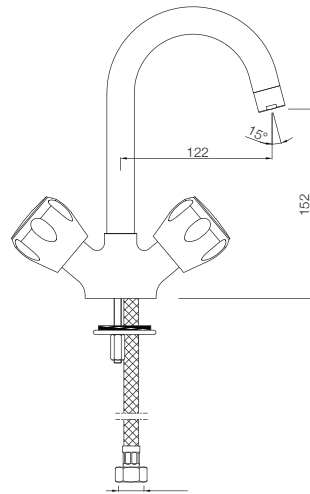

SQT-522S
Sink Cock with Swinging Pipe Spout
(Wall Mounted Model)
MRP: Rs. 1,625