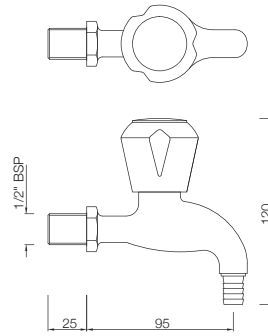

## TAPS

**MQT-511KN**  
Bib Cock Short Body  
MRP: Rs. 875

**MQT-511AKN**  
Bib Cock with Nozzle  
MRP: Rs. 950

**MQT-512KN**  
Long Body Bib Cock with Wall Flange  
and Aerator  
MRP: Rs. 1,325