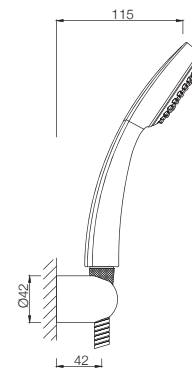

SAE-551SH555

Hand Shower Pack (Single flow 70mm round shape hand shower with 1.5M long spirochrome flex hose & wall bracket, 551, 547D8 & 555)
MRP: Rs. 1,675