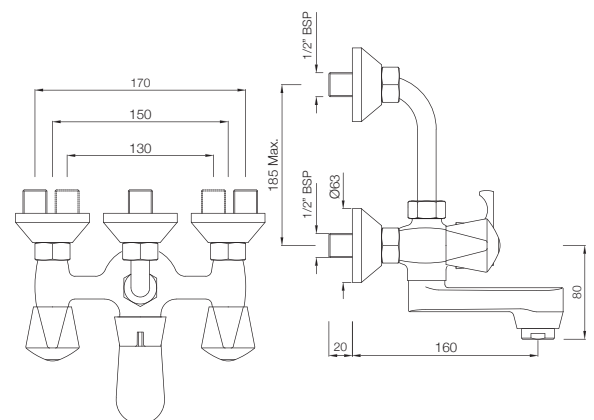

## BATH & SHOWER

**TQT-517**

Wall Mixer with Telephone Shower Arrangement  
only with Crutch (with Bush & Piston Diverter  
Fitting) with Aerator  
MRP: Rs. 4,400

**TQT-517B**

Wall Mixer with 115 mm Long Bend Pipe for  
Connection to Overhead Shower (with Bush  
& Piston Diverter Fitting) with Aerator  
MRP: Rs. 4,400