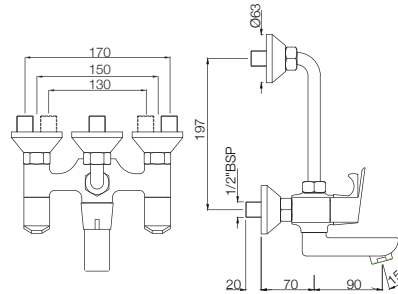

APR-101281

Wall Mixer 3-in-1 System with provision for both Hand Shower & Overhead Shower complete with 115 mm Long Bend Pipe, Connecting Legs & Wall Flange (without Hand & Overhead Shower)
MRP: Rs. 5,000