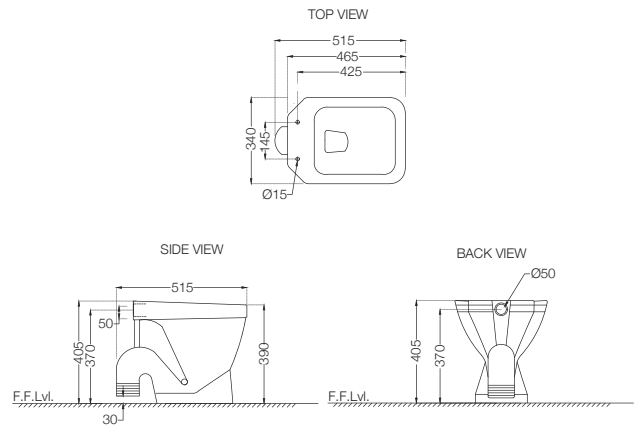

AIS-WHT-101851S220NPPSM

Single Piece WC With PP Normal Close Slim Seat Cover, Hinges, Dual Flush Cistern Fittings, Fixing Accessories And Accessories Set, Size: 360x660x755 mm, S Trap- 220 mm
MRP: Rs. 10,000

AIS-WHT-101851S220SPPSM

Single Piece WC With PP Soft Close Slim Seat Cover, Hinges, Dual Flush Cistern Fittings, Fixing Accessories And Accessories Set, Size: 360x660x755 mm, S Trap- 220 mm
MRP: Rs. 10,300