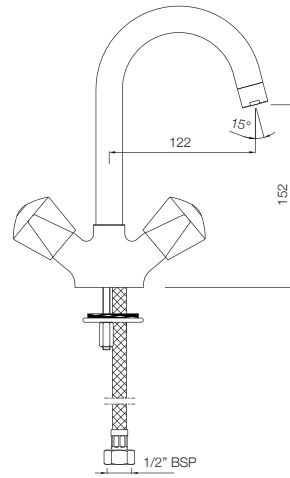

TQT-522S

Sink Cock with Swinging Pipe Spout
(Wall Mounted Model)
MRP: Rs. 1,625