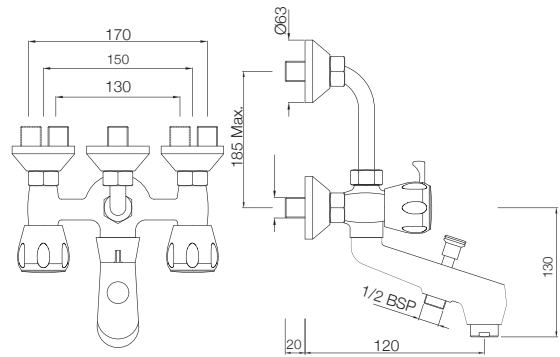

SQT-520KN

Wall Mixer Non-telephonic Shower System with Aerator
MRP: Rs. 2,925