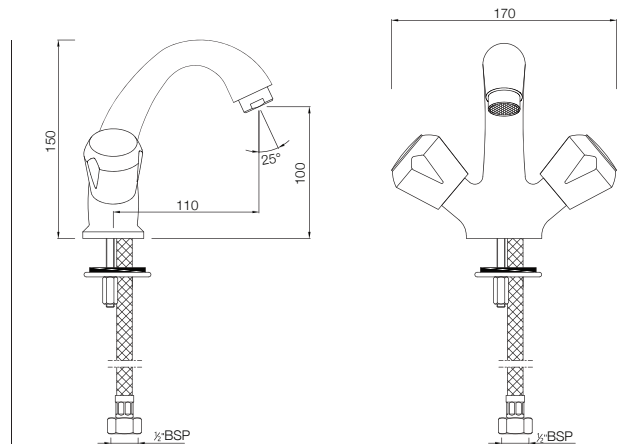

MQT-510AKN

Swan Neck Tap with Right Hand Operating Knob with Aerator, also available MQT-510KN with Left Hand Operating Knob with Aerator
MRP: Rs.1,675 / Rs. 1,675