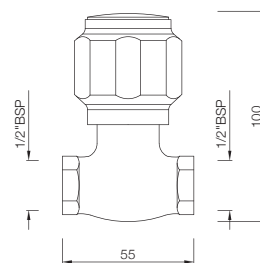

DELUX

TAPS

DLX-512AKN

Two Way Long Body Bib Cock with Wall Flange
MRP: Rs. 1,450

DLX-512ANKN

Two Way Bib Cock with Wall Flange
MRP: Rs. 1,375

DLX-513BKN

Stop Cock, Female End
MRP: Rs. 850