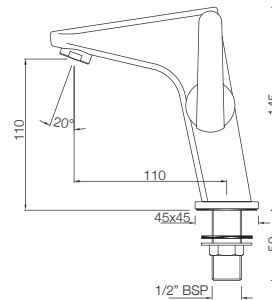

## BASIN

**ORB-105021N**  
Pillar Cock with Extension Body  
MRP: Rs. 2,350

**ORB-105127**  
Swan Neck Tap  
with Right Hand Operating  
MRP: Rs. 1,975

**ORB-105123**  
Swan Neck Tap  
with Left Hand Operating Knob  
MRP: Rs. 1,975