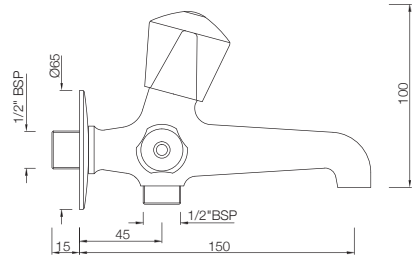

TQT-512AN
Two Way Bib Cock with Wall Flange
MRP: Rs. 1,375