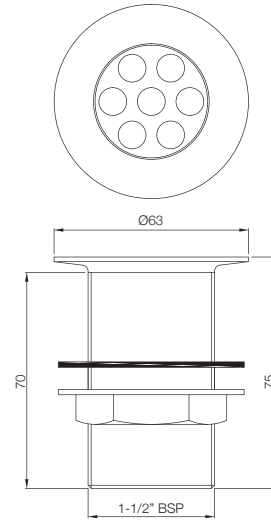

ALE-547
Jet Spray with 1 Meter PVC Tube
(Stainless Steel)
MRP: Rs. 425