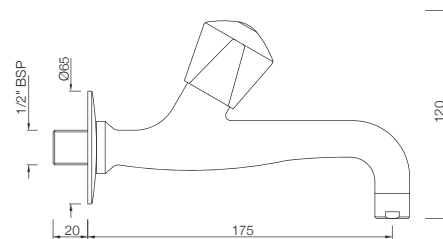

## TAPS

**TQT-511**  
Bib Cock Short Body  
MRP: Rs. 875

**TQT-511A**  
Bib Cock With Nozzle  
MRP: Rs. 950

**TQT-512**  
Long Body Bib Cock with Wall Flange  
and Aerator  
MRP: Rs. 1,325