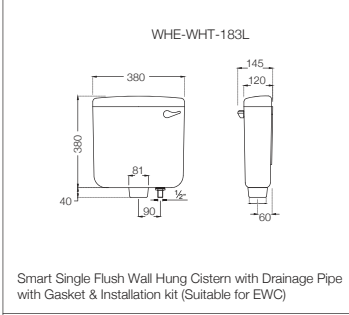

ECS-WHT-451

Orissa Pan, Size: 440x575x250 mm
MRP: Rs. 1,750

ECS-WHT-451LE

Orissa Pan With L Bend And Extension, Size: 440x575x250 mm
MRP: Rs. 2,090