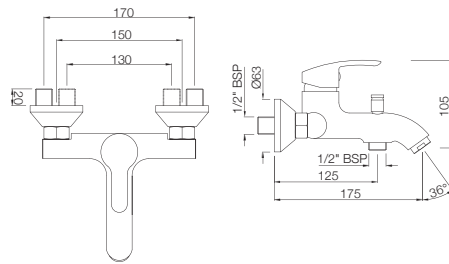

COS-103149
Single Lever Exposed Shower Mixer for Connection to
Hand Shower with Connecting Legs & Wall Flanges
MRP: Rs. 3,350