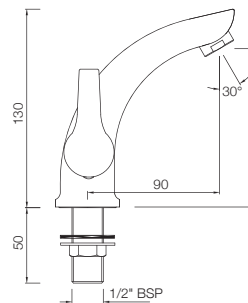

ASPIRE

BASIN

APR-101021M

Pillar Cock with Extension Body
MRP: Rs. 2,050

APR-101127

Swan Neck Tap With Right Hand Operating
MRP: Rs. 1,700

APR-101123

Swan Neck Tap With Left Hand Operating
MRP: Rs. 1,700