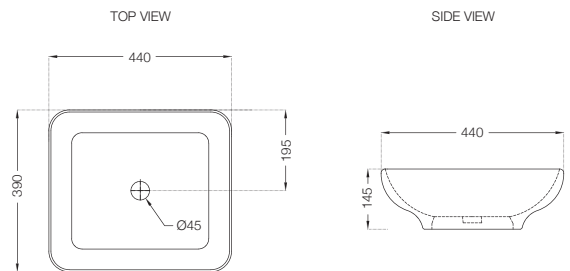

Bowl With Cistern For Coupled WC With PP Soft Close Slim Seat Cover, Hinges, Dual Flush Cistern Fitting, Fixing Accessories And Accessories Set, Size: 395x680x775 mm, P Trap-180 mm MRP: Rs. 7,550

# ASPIRE

**AIS-WHT-101901**  
Table Top Basin,  
Size: 470x360x130  
MRP: Rs. 2,425

**AIS-WHT-101903**  
Table Top Basin,  
Size: 440x390x145 mm  
MRP: Rs. 2,800

**AIS-WHT-101905**  
Table Top Basin,  
Size: 380x325x145 mm  
MRP: Rs. 2,475