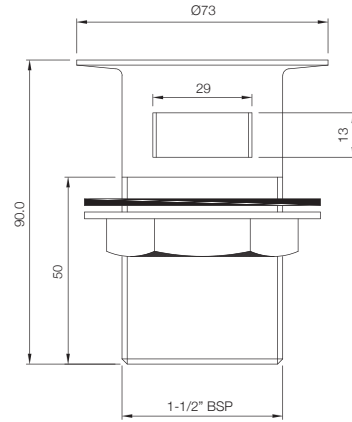

ALE-544NFT
Waste Coupling Full Thread, 32 mm
Also available ALE-544NHT
Waste Coupling Half Thread, 32 mm
MRP: Rs. 425/425