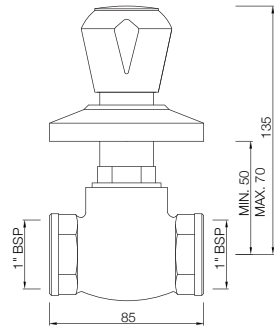

MARVEL

TAPS

MVF-553

Flush Cock with Wall Flange,
25 mm size with Plain Knob
MRP: Rs.1,925