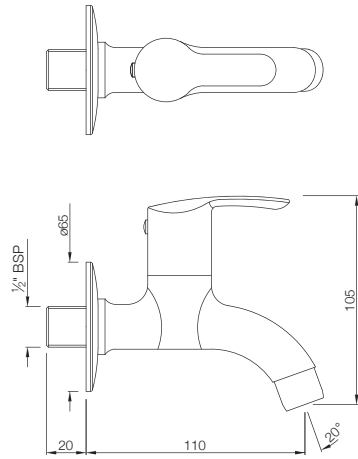

## TAPS

**COS-103037**

Bib Cock with Wall Flange  
MRP: Rs. 1,050

**COS-103041**

2-Way Bib Cock with Wall Flange  
MRP: Rs. 1,200