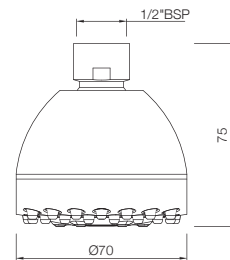

EOS-1985

Overhead Shower 80 mm dia Round Shape Single Flow (ABS Body Chrome Plated with Gray Face Plate) with Rubit Cleaning System
MRP: Rs. 1,150