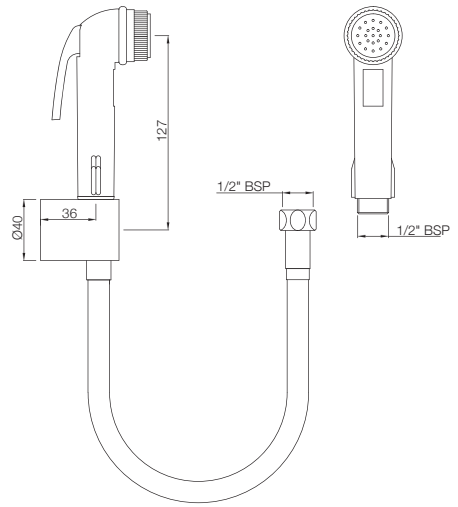

ALLIED

ALE-BLK-585

Hand Shower (Health Faucet) (ABS Body) with 1 Meter Long Easy Flex Tube in Chrome Finish & Wall Hook
MRP: Rs. 925

ALE-CHR-593

Hand Shower (Health Faucet) (ABS Body) with 8mm dia, 1.2 Meter Long Flexible Tube & Wall Hook
MRP: Rs. 1,200

ALE-IVC-593

Hand Shower (Health Faucet) (ABS Body) with 8mm Dia, 1.2 Meter Long Flexible Tube & Wall Hook
MRP: Rs. 1,025