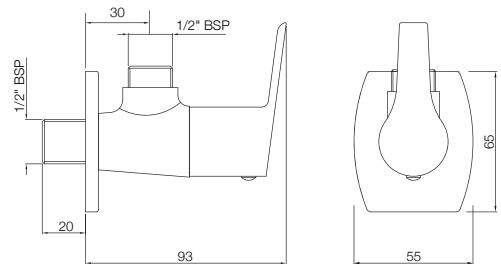

## TAPS

**APR-101107**  
Long Body Bib Cock with Wall Flange  
MRP: Rs. 1,275

**APR-101053**  
Angular Stop Cock with Wall Flange  
MRP: Rs. 750

**APR-101067**  
2-Way Angular Stop Cock with Wall Flange  
MRP: Rs. 1,375