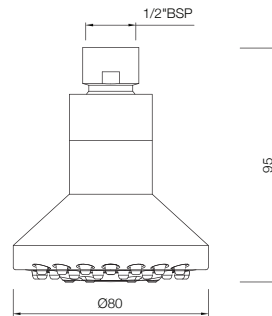

EOS-542N

Overhead Shower 100 mm dia Round Shape Single Flow (ABS Body Chrome Plated with Gray Face Plate) with Rubit Cleaning System
MRP: Rs. 650