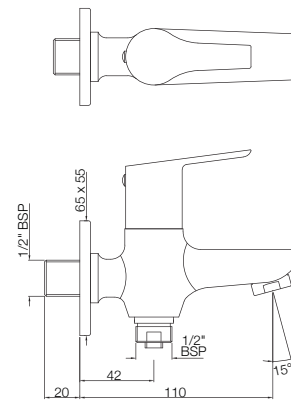

## TAPS

**APR-101037**  
Bib Cock with Wall Flange  
MRP: Rs. 1,050

**APR-101041**  
2-Way Bib Cock with Wall Flange  
MRP: Rs. 1,200