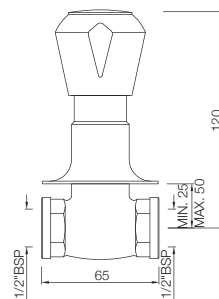

## TAPS

**MQT-526NKN**  
Basin Inlet Connection (Angle Valve)  
MRP: Rs. 725

**MQT-526AFKN**  
2-Way Angle Valve with Wall Flange  
Also available MQT-526AKN  
2 Way Angle Valve  
MRP: Rs. 1,300/1,250

**MQT-514AKN**  
Concealed Stop Cock Heavy Body  
with Cap, Size: 15 mm  
MRP: Rs. 1,100