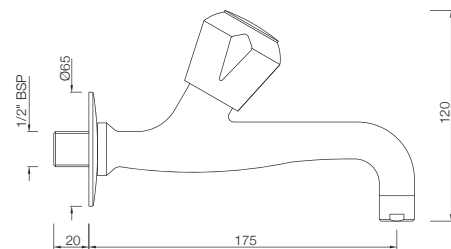

## TAPS

**MQT-511KN**  
Bib Cock Short Body  
MRP: Rs. 875

**MQT-511AKN**  
Bib Cock with Nozzle  
MRP: Rs. 950

**MQT-512KN**  
Long Body Bib Cock with Wall Flange  
and Aerator  
MRP: Rs. 1,325