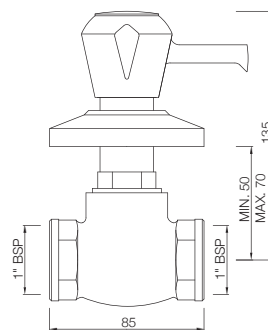

MARVEL

TAPS

MQT-514CKN

Concealed Stop Cock Heavy Body with Cap, Size: 20 mm
MRP: Rs. 1,200

MQT-514EKN

Concealed Stop Cock with Sliding Flange, Size: 15 mm
Also available MQT-514FKN in Size: 20 mm
MRP: Rs. 1,050/1,150

MVF-551

Flush Cock with Wall Flange,
25 mm size with Lever Handle
MRP: Rs. 2,075