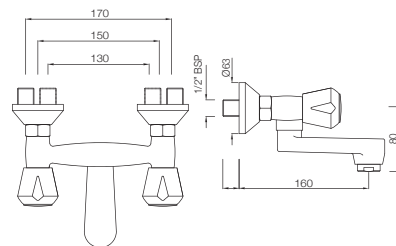

MARVEL

BATH & SHOWER

MQT-519KN

Wall Mixer 3-in-1 System with 115 mm Bend Pipe & Aerator
MRP: Rs. 4,950

MQT-520KN

Wall Mixer Non-telephonic Shower System with Aerator
MRP: Rs. 2,925

KITCHEN

MQT-521S

Sink Mixer with Swinging Pipe Spout (Wall Mounted Model)
MRP: Rs. 3,250