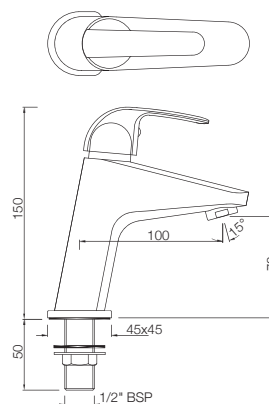

ORBIT

BATH & SHOWER

Quarter Turn

BASIN

ORB-105001N
Pillar Cock
MRP: Rs. 1,600