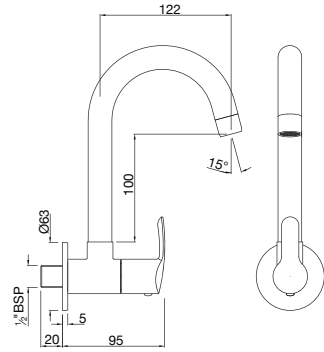

COSMO

KITCHEN

COS-103347N

Sink Cock with Swinging Spout (Wall Mounted Model) with Wall Flange
MRP: Rs. 1,525

TAPS

COS-103037

Bib Cock with Wall Flange
MRP: Rs. 1,050

COS-103041

2-Way Bib Cock with Wall Flange
MRP: Rs. 1,200