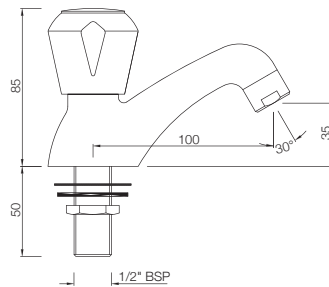

MARVEL

MQT-508KN

Pillar Cock Super Deluxe with Aerator
MRP: Rs. 1,250

BATH & SHOWER

MQT-517KN

Wall Mixer Telephone Shower Arrangement only with Crutch (with Bush & Piston Diverter Fitting) with Aerator. Also available MQT-517AKN Wall Mixer without Crutch
MRP: Rs. 4,400/ 3,850

MQT-517BKN

Wall Mixer with 115 mm Long Bend Pipe for connection to Overhead Shower (with Bush & Piston Diverter Fitting) with Aerator
MRP: Rs. 4,400