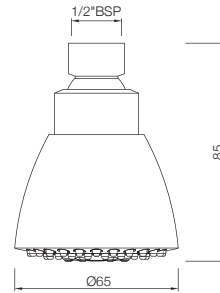

EOS-541RB

Overhead Shower 80mm dia Round Shape Single Flow (ABS Body Chrome Plated With Gray Face Plate) with Rubit Cleaning System
MRP: Rs. 650