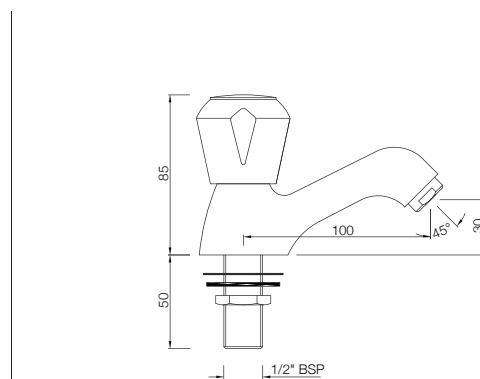

MARVEL

Quarter Turn

BASIN

MQT-516AKN

Central Hole Basin Mixer with 'U' shape Round Casted Spout with 450 mm Long Braided Hoses
MRP: Rs. 2,675

MQT-510AKN

Swan Neck Tap with Right Hand Operating Knob with Aerator, also available MQT-510KN with Left Hand Operating Knob with Aerator
MRP: Rs.1,675 / Rs. 1,675

MQT-507KN

Pillar Cock Rocket Type with Aerator
MRP: Rs. 1,200