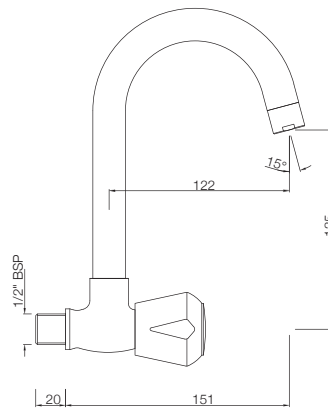

MQT-523S

Sink Cock with Swinging Pipe Spout
(Table Mounted Model)
MRP: Rs. 1,925