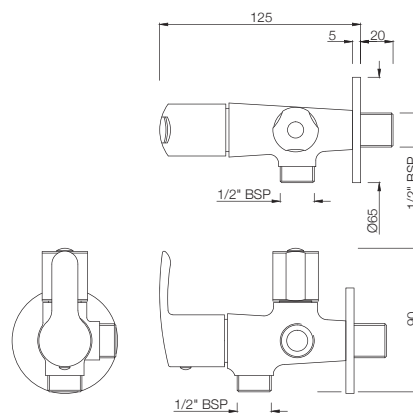

## TAPS

**COS-103107**  
Long Body Bib Cock with Wall Flange  
MRP: Rs. 1,275

**COS-103053**  
Angular Stop Cock with Wall Flange  
MRP: Rs. 750

**COS-103067**  
2-Way Angular Stop Cock with Wall Flange  
MRP: Rs. 1,375