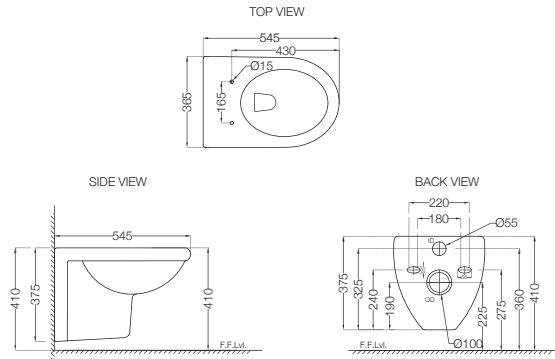

# COSMO

**CMS-WHT-103951SPP**

Wall Hung WC With PP Soft Close Seat Cover, Hinges, Accessories Set, Size: 365x545x375 mm MRP: Rs. 5,190

**CMS-WHT-103951NPP**

Wall Hung WC With PP Normal Close Seat Cover, Hinges, Accessories Set, Size: 365x545x375 mm MRP: Rs. 4,890