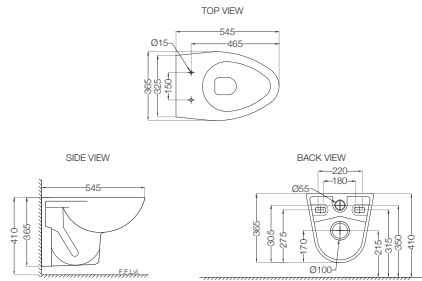

# ELEMENTS | Sanitaryware

**ECS-WHT-951SPP**

Wall Hung WC With PP Soft Close Seat Cover,  
Hinges, Accessories Set,  
Size: 365x545x365 mm  
MRP: Rs. 4,790

**ECS-WHT-951NPP**

Wall Hung WC With PP Normal Close Seat Cover,  
Hinges, Accessories Set,  
Size: 365x545x365 mm  
MRP: Rs. 4,490