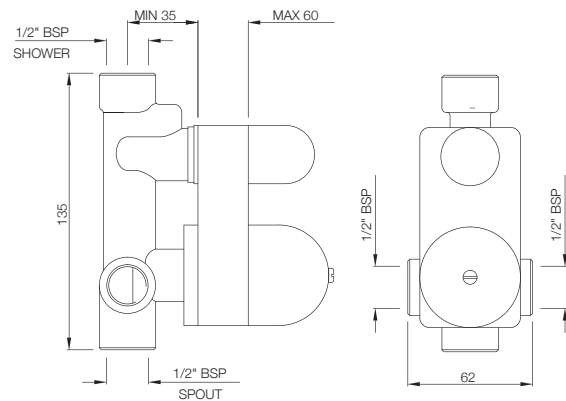

# ALLIED

**ALE-534**  
Bath Tub Spout Heavy  
MRP: Rs. 1,275

**ALE-536A**  
Shower Arm 240 mm Long (Light Weight) Round Shape  
for Wall Mounted Showers with Wall Flange  
MRP: Rs. 475

**ALE-055**  
Concealed Body for Single Lever Diverter, 35 mm  
Cartridge with Button Assembly, Cartridge Sleeve  
(Button on top) but without Exposed Parts Kit  
MRP: Rs. 2,825