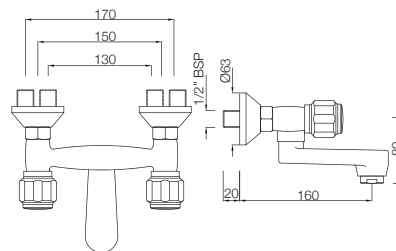

DELUX

BATH & SHOWER

Wall Mixer 3-in-1 System with 115 mm
Bend Pipe & Aerator
MRP: Rs. 4,950

Wall Mixer Non-telephonic Shower System
with Aerator
MRP: Rs. 2,925

KITCHEN

Sink Mixer with Swinging Pipe Spout
(Wall Mounted Model)
MRP: Rs. 3,250