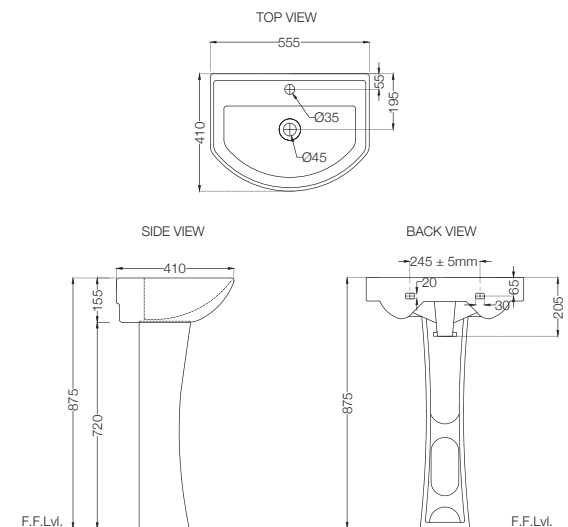

ELEMENTS | Sanitaryware

ECS-WHT-803
Wall Hung Basin With Fixing Accessories,
Size: 455x350x165 mm
MRP: Rs. 1,200

ECS-WHT-301
Full Pedestal for ECS-WHT-801, 805
MRP: Rs. 1,190
Set MRP: Rs. 2,865