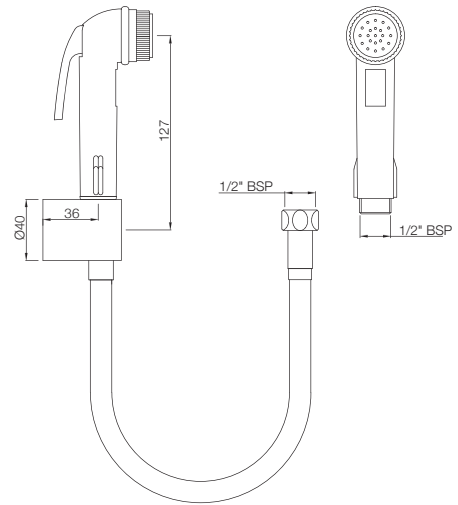

ALLIED

ALE-BLK-583

Hand Shower (Health Faucet) (ABS Body)
with 1.2 Meter Long PVC Tube & Wall Hook
MRP: Rs. 825