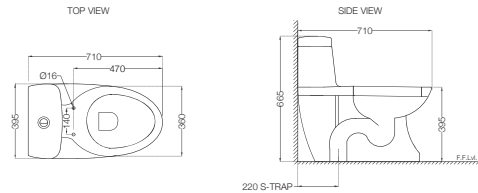

CMS-WHT-103851P180SPP

Single Piece WC With PP Soft Close Seat Cover, Hinges, Dual Flush Cistern Fitting, Fixing Accessories, Size: 395x710x665 mm, P Trap- 180 mm MRP: Rs. 14,400