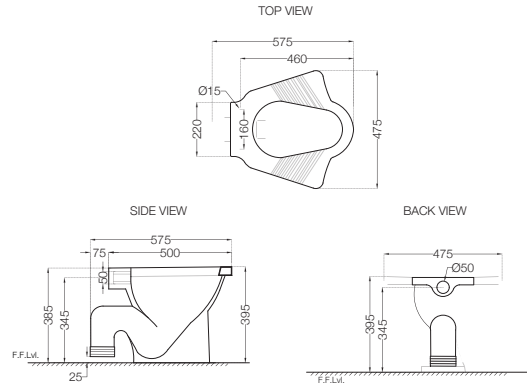

ECS-WHT-355PNPP

Anglo Indian WC With PP Normal Close Seat Cover, Hinges, Fixing Accessories, Size: 475x565x390 mm, P Trap
MRP: Rs. 5,500