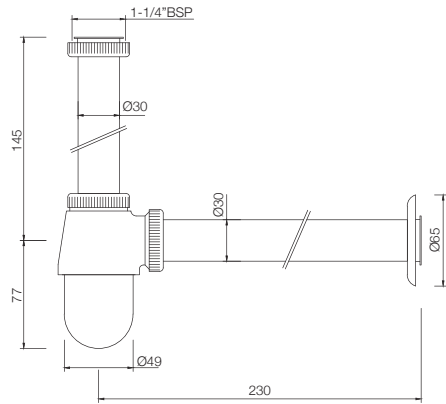

ALLIED

ALE-773ML190X125

Bottle Trap with Fully Casted Body 32 mm with 190 mm and 125 mm Long Connecting Pipes | MRP: Rs.1,175
Also available ALE-773ML300X125 with 300 mm and 125 mm Long Connecting Pipes | MRP: Rs. 1,275