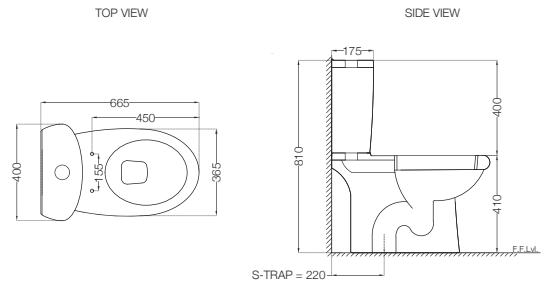

CMS-WHT-103751S220NPP

Bowl For Coupled WC With PP Normal Close Seat Cover, Hinges, Fixing Accessories And Accessories Set, Size : 400x665x810 mm, S Trap - 220 mm
MRP: Rs. 5,800

CMS-WHT-103201

Cistern With Dual Flush Cistern Fitting For 103751S220SPP/ NPP, 103751P180NPP/ SPP
MRP: Rs. 3,200 | Set MRP: Rs. 9,000