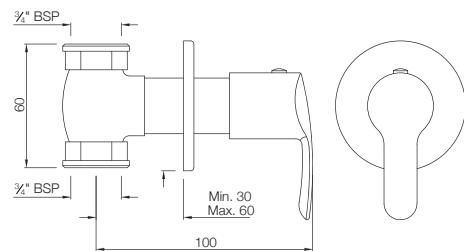

COS-103099

Concealed Stop Cock, reduced body with Adjustable Wall Flange, Size: 20 mm
MRP: Rs. 1,125