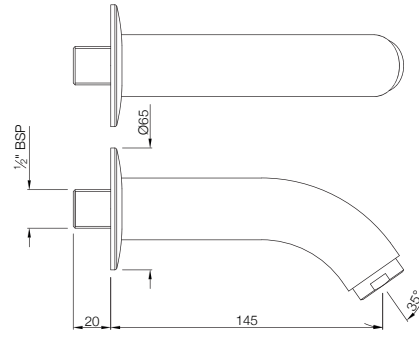

SPE-103463

Cosmo Bath Tub Spout with Button attachment
for Hand Shower with Wall Flange
MRP: Rs. 1,650