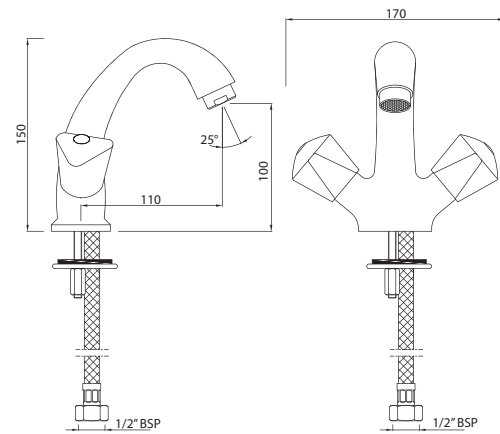

#### TQT-510

Swan Neck Tap with Left Hand Operating Knob with Aerator  
Also available TQT-510A with Right Hand Operating Knob with Aerator  
MRP: Rs. 1,675/1,675