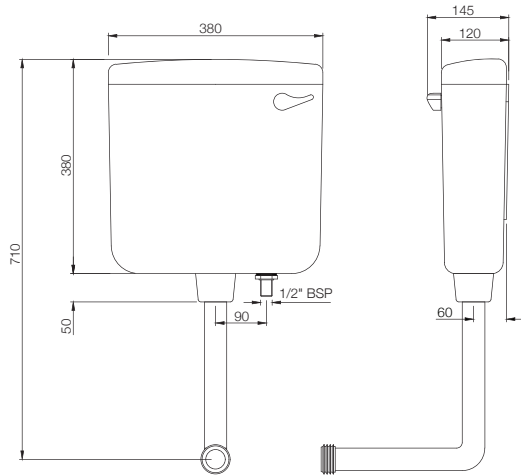

WHE-WHT-183NT

Smart Single Flush Wall Hung Cistern (Compatible with 39mm Drainage Pipes) Installation Kit, but without Drainage Pipes (Suitable for Orissa Pan)
MRP: Rs. 1,500