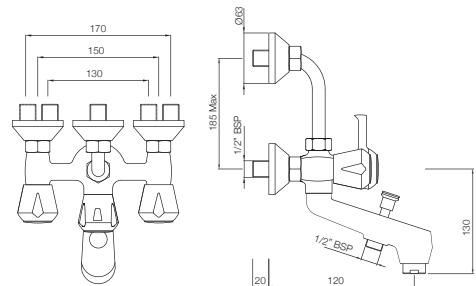

MQT-520KN

Wall Mixer Non-telephonic Shower System with Aerator
MRP: Rs. 2,925