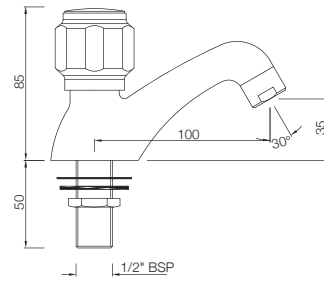

DELUX

BATH & SHOWER