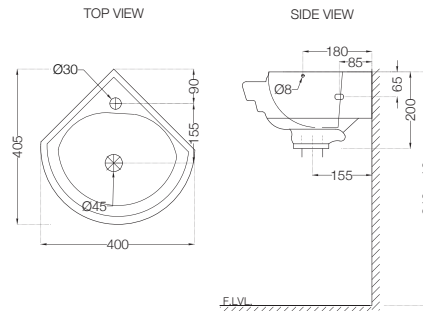

ECS-WHT-801
Wall Hung Basin With Fixing Accessories,
Size: 555x410x205 mm
MRP: Rs. 1,675

ECS-WHT-301
Full Pedestal for ECS-WHT-801, 805
MRP: Rs. 1,190
Set MRP: Rs. 2,865