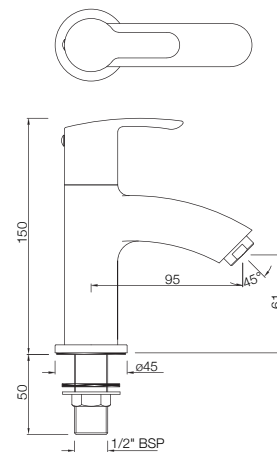

COSMO

BATH & SHOWER

Quarter Turn

BASIN