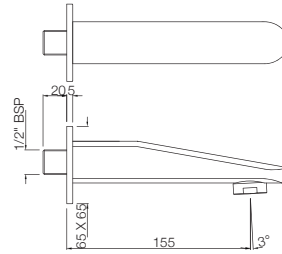

SPE-105463
Orbit Bath Tub Spout with Button attachment
for Hand Shower with Wall Flange
MRP: Rs. 1,650