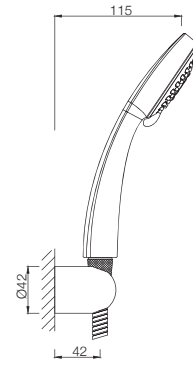

SHOWERS

HAND SHOWERS

SAE-1931SH555

Hand Shower Pack (Multi flow 80mm round shape hand shower with 1.5M long spirochrome flex hose & wall bracket, 1931, 547D8 & 555)
MRP: Rs. 2,250