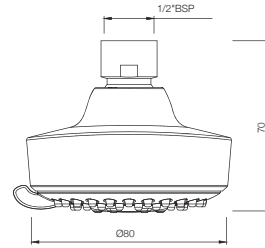

SHOWERS

OVERHEAD SHOWERS

EOS-1995

Overhead Shower 80 mm dia Round Shape Multi Flow (ABS Body Chrome Plated with Gray Face Plate) with Rubit Cleaning System
MRP: Rs. 1,600

HAND SHOWERS

SAE-1929SH555

Hand Shower Pack (Single flow 80mm round shape hand shower with 1.5M long spirochrome flex hose & wall bracket, 1929, 547D8 & 555)
MRP: Rs. 1,925

SAE-551SH555

Hand Shower Pack (Single flow 70mm round shape hand shower with 1.5M long spirochrome flex hose & wall bracket, 551, 547D8 & 555)
MRP: Rs. 1,675