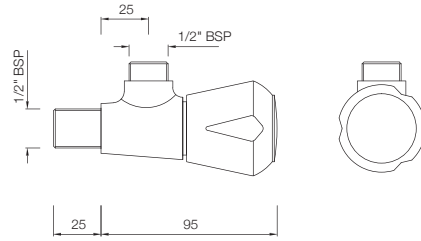

MQT-526AFKN
2-Way Angle Valve with Wall Flange
Also available MQT-526AKN
2 Way Angle Valve
MRP: Rs. 1,300/1,250