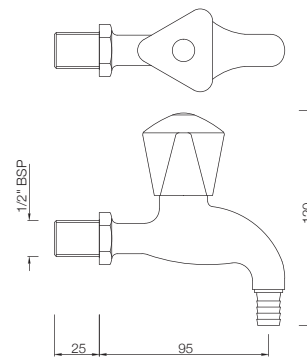

## TAPS

**TQT-511**  
Bib Cock Short Body  
MRP: Rs. 875

**TQT-511A**  
Bib Cock With Nozzle  
MRP: Rs. 950

**TQT-512**  
Long Body Bib Cock with Wall Flange  
and Aerator  
MRP: Rs. 1,325