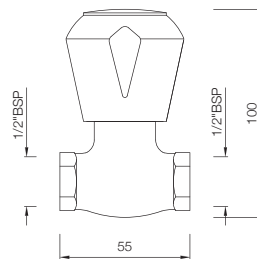

# MARVEL

**MQT-512AKN**  
2-Way Long Body Bib Cock with  
Wall Flange  
MRP: Rs. 1,450

**MQT-512ANKN**  
2-Way Bib Cock with Wall Flange  
MRP: Rs. 1,375

**MQT-513BKN**  
Stop Cock, Female End  
MRP: Rs. 850