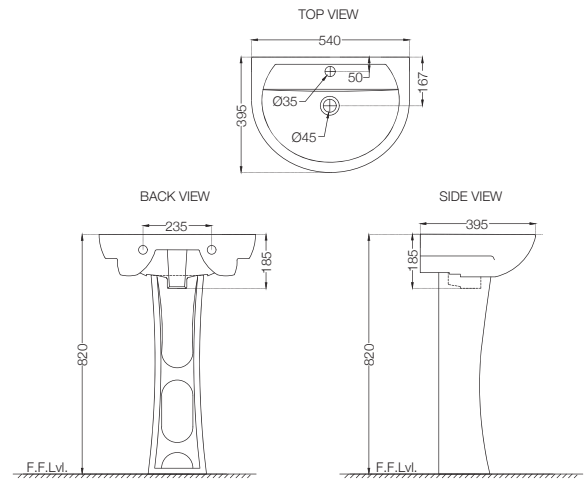

CMS-WHT-103803

Wall Hung Basin With Fixing Accessories, Size: 510x410x180 mm
MRP: Rs. 2,325

CMS-WHT-103301

Full Pedestal For 103801, 103803
MRP: Rs. 1,625 | Set MRP: Rs. 3,950