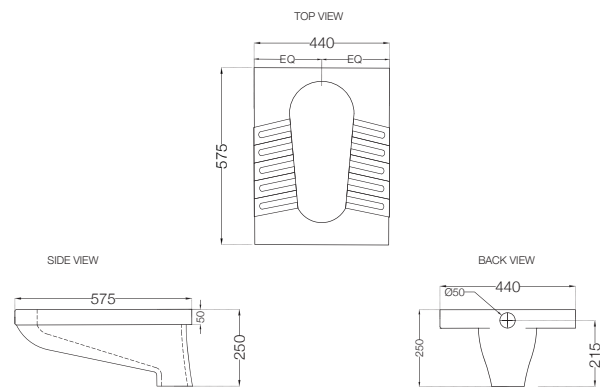

ECS-WHT-453

Orissa Pan, Size: 405x500x250 mm
MRP: Rs. 1,390

ECS-WHT-453LE

Orissa Pan With L Bend And Extension, Size: 405x500x250 mm
MRP: Rs. 1,590