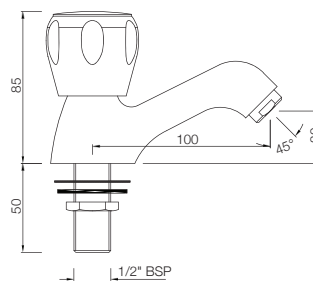

SUMTHING SPECIAL

Quarter Turn

BASIN

SQT-516KN

Central Hole Basin Mixer with Extended Casted Spout with 450 mm Long Braided Hoses
MRP: Rs. 2,900

SQT-510KN

Swan Neck Tap with Left Hand Operating Knob with Aerator
Also available SQT-510AKN
Swan Neck Tap with Right Hand Operating Knob with Aerator
MRP: Rs. 1,675/1,675

SQT-507KN

Pillar Cock Rocket Type with Aerator
MRP: Rs. 1,200