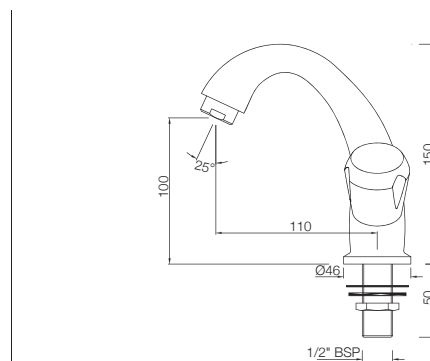

#### MQT-510AKN

Swan Neck Tap with Right Hand Operating Knob with Aerator, also available MQT-510KN with Left Hand Operating Knob with Aerator  
MRP: Rs.1,675 / Rs. 1,675