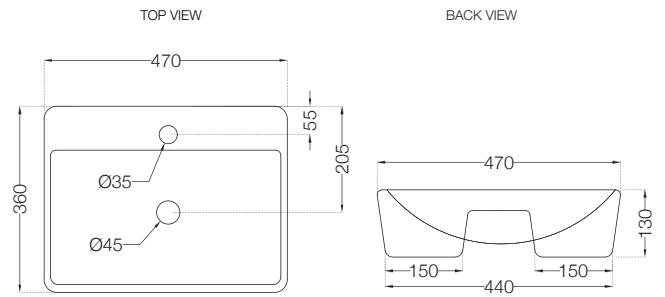

AIS-WHT-101903
Table Top Basin,
Size: 440x390x145 mm
MRP: Rs. 2,800