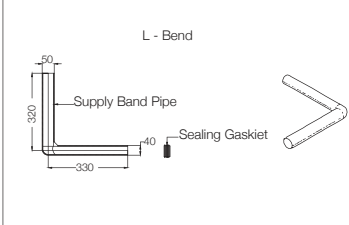

ECS-WHT-451

Orissa Pan, Size: 440x575x250 mm
MRP: Rs. 1,750

ECS-WHT-451LE

Orissa Pan With L Bend And Extension, Size: 440x575x250 mm
MRP: Rs. 2,090