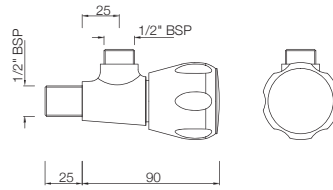

SQT-526AFKN
2-Way Angle Valve with Wall Flange
Also available SQT-526AKN
2 Way Angle Valve
MRP: Rs. 1,300/1,250