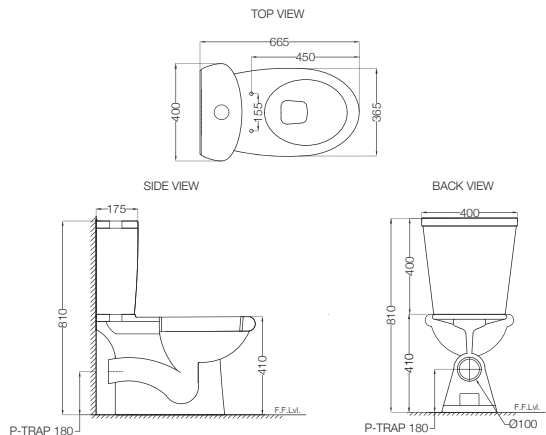

COSMO

CMS-WHT-103751S220SPP

Bowl For Coupled WC With PP Soft Close Seat Cover, Hinges, Fixing Accessories And Accessories Set, Size: 400x665x810 mm, S Trap - 220 mm
MRP: Rs. 6,100

CMS-WHT-103201

Cistern With Dual Flush Cistern Fitting For 103751S220SPP/ NPP, 103751P180NPP/ SPP
MRP: Rs. 3,200 | Set MRP: Rs. 9,300

CMS-WHT-103751S220NPP

Bowl For Coupled WC With PP Normal Close Seat Cover, Hinges, Fixing Accessories And Accessories Set, Size : 400x665x810 mm, S Trap - 220 mm
MRP: Rs. 5,800

CMS-WHT-103201

Cistern With Dual Flush Cistern Fitting For 103751S220SPP/ NPP, 103751P180NPP/ SPP
MRP: Rs. 3,200 | Set MRP: Rs. 9,000

CMS-WHT-103751P180SPP

Bowl For Coupled WC With PP Soft Close Seat Cover, Hinges, Fixing Accessories And Accessories Set, Size: 400x665x810 mm, P Trap - 180 mm
MRP: Rs. 6,100

CMS-WHT-103201

Cistern With Dual Flush Cistern Fitting For 103751S220SPP/ NPP, 103751P180NPP/ SPP
MRP: Rs. 3,200
Set MRP: Rs. 9,300