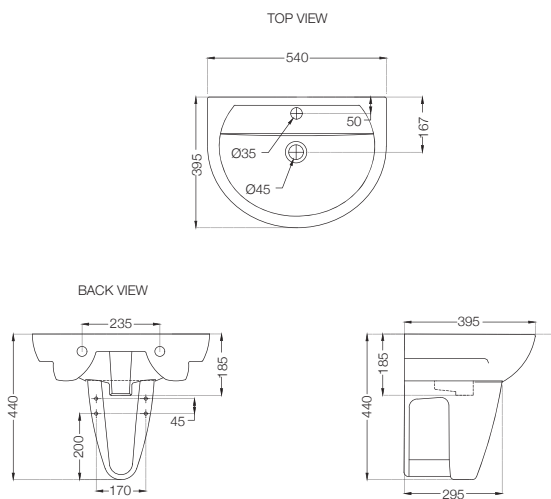

# COSMO

**CMS-WHT-103801**

Wall Hung Basin With Fixing Accessories,  
Size: 540x395x185 mm  
MRP: Rs. 2,525

**CMS-WHT-103305**

Half Pedestal With Fixing Accessories  
For 103801, 103803  
MRP: Rs. Rs. 1,150 | Set MRP: Rs. 3,675