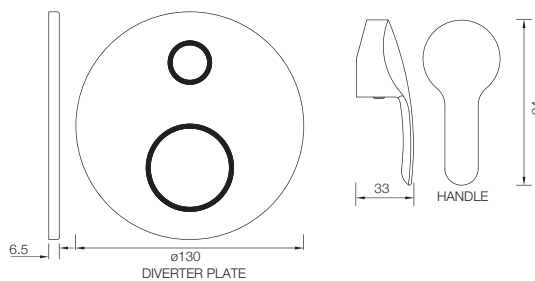

COSMO

Single Lever

BASIN

COS-103011NB

Single Lever Basin Mixer without Popup Waste with 450mm Long Braided Hoses
MRP: Rs. 2,875

COS-103005NB

Single Lever Tall Boy without Popup Waste System, with 600mm Long Braided Hoses
MRP: Rs. 3,950

BATH & SHOWER

COS-103055NK

Exposed Parts Kit of Single Lever Diverter Consisting of Operating Lever & Wall Flange (with O-rings) only (Suitable for Item ALE-055)
MRP: Rs. 700