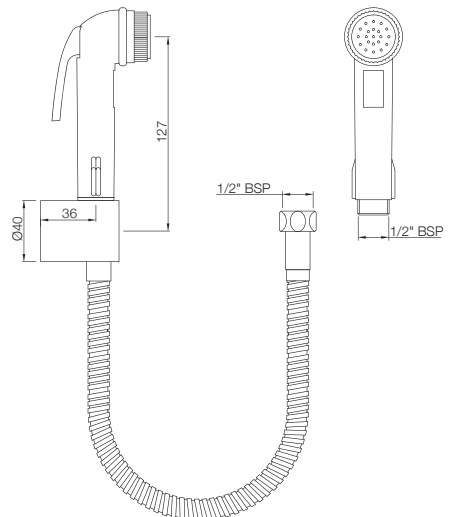

ALE-IVC-593

Hand Shower (Health Faucet) (ABS Body) with 8mm Dia, 1.2 Meter Long Flexible Tube & Wall Hook
MRP: Rs. 1,025