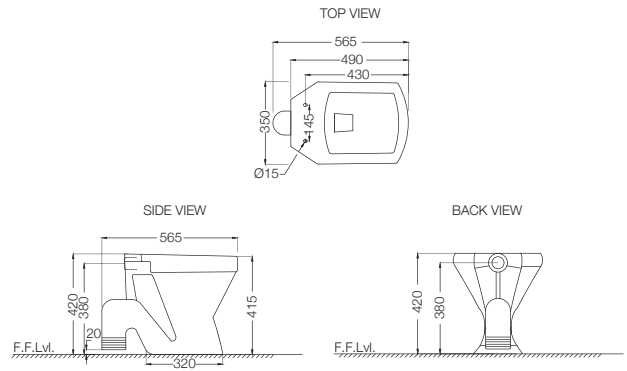

# ELEMENTS | Sanitaryware

**ECS-WHT-557SSPP**

EWC With PP Soft Close Seat Cover,  
Hinges, Fixing Accessories And Accessories Set,  
Size: 350x565x420 mm, S Trap  
MRP: Rs. 3,700

**ECS-WHT-557SNPP**

EWC With PP Normal Close Seat Cover,  
Hinges, Fixing Accessories And Accessories Set,  
Size: 350x565x420 mm, S Trap  
MRP: Rs. 3,400