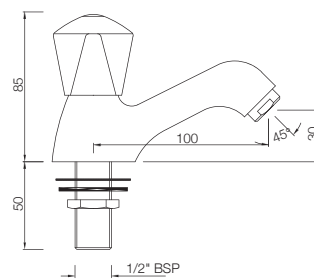

TROPICAL

Quarter Turn

BASIN

TQT-516A

Central Hole Basin Mixer with 'U' shape Round Casted Spout with 450 mm Long Braided Hoses
MRP: Rs. 2,675

TQT-510

Swan Neck Tap with Left Hand Operating Knob with Aerator
Also available TQT-510A with Right Hand Operating Knob with Aerator
MRP: Rs. 1,675/1,675

TQT-507

Pillar Cock Rocket Type with Aerator
MRP: Rs. 1,200