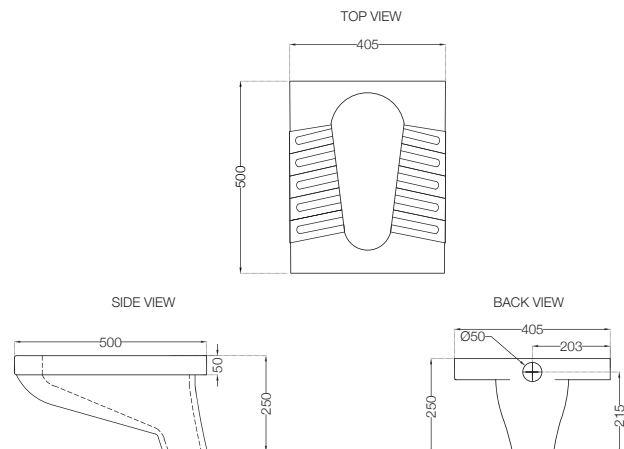

ELEMENTS | Sanitaryware

ECS-WHT-551PNPP183LZ

EWC With Wall Hung Cistern, Drainage L Bend Pipe, Gasket And Installation Kit With PP Normal Close Seat Cover, Hinges, Fixing Accessories and Accessories Set, Size: 360x475x395 mm, P Trap
MRP: Rs. 4,000

ECS-WHT-451

Orissa Pan, Size: 440x575x250 mm
MRP: Rs. 1,750

ECS-WHT-451LE

Orissa Pan With L Bend And Extension, Size: 440x575x250 mm
MRP: Rs. 2,090

ECS-WHT-453

Orissa Pan, Size: 405x500x250 mm
MRP: Rs. 1,390

ECS-WHT-453LE

Orissa Pan With L Bend And Extension, Size: 405x500x250 mm
MRP: Rs. 1,590