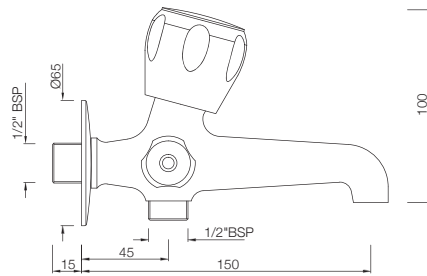

SQT-512ANKN
2-Way Bib Cock with Wall Flange
MRP: Rs. 1,375