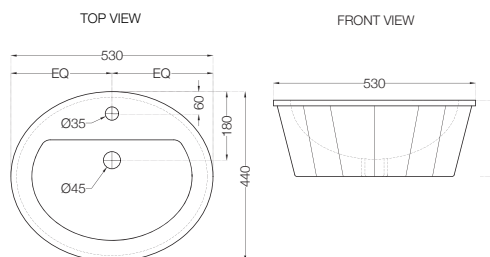

ECS-WHT-703
Under Counter Basin With Fixing Accessories,
Size: 510x405x185 mm, Shape: Oval
MRP: Rs. 1,750