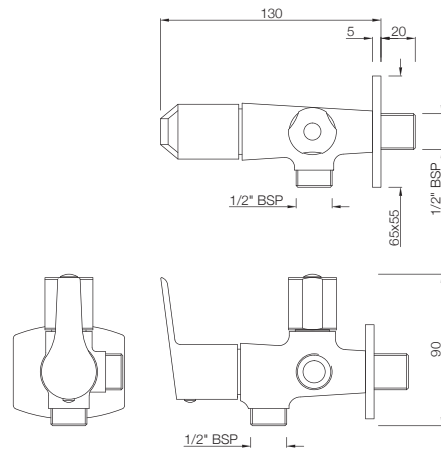

## TAPS

**APR-101107**  
Long Body Bib Cock with Wall Flange  
MRP: Rs. 1,275

**APR-101053**  
Angular Stop Cock with Wall Flange  
MRP: Rs. 750

**APR-101067**  
2-Way Angular Stop Cock with Wall Flange  
MRP: Rs. 1,375