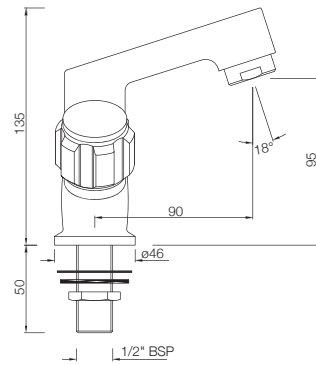

#### DLX-510KN

Swan Neck Tap with Left Hand Operating Knob with Aerator, also available DLX-510AKN with Right Hand Operating Knob with Aerator  
MRP: Rs. 1,675 / 1,675