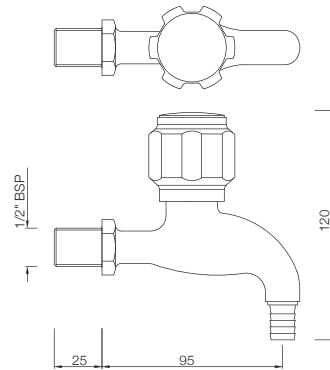

## TAPS

**DLX-511KN**  
Bib Cock Short Body  
MRP: Rs. 875

**DLX-511AKN**  
Bib Cock with Nozzle  
MRP: Rs. 950

**DLX-512KN**  
Long Body Bib Cock with  
Wall Flange and Aerator  
MRP: Rs. 1,325