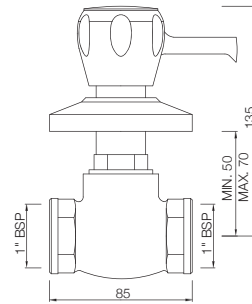

SPL-553

Flush Cock with Wall Flange,
25 mm size with Plain Knob
MRP: Rs. 1,925