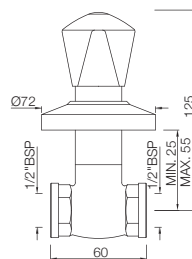

TRF-551

Flush Cock with Wall Flange,
25 mm size with Lever Handle
MRP: Rs. 2,075