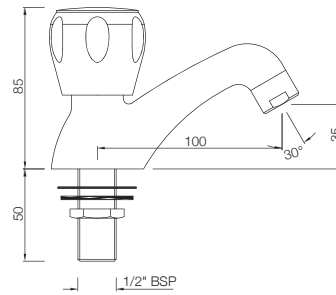

SUMTHING SPECIAL

BATH & SHOWER