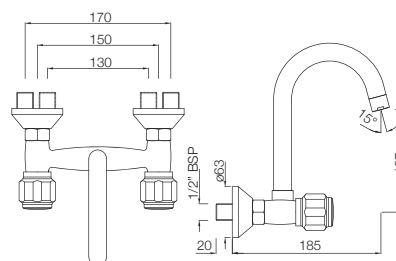

DELUX

BATH & SHOWER

Wall Mixer 3-in-1 System with 115 mm
Bend Pipe & Aerator
MRP: Rs. 4,950

Wall Mixer Non-telephonic Shower System
with Aerator
MRP: Rs. 2,925

KITCHEN

Sink Mixer with Swinging Pipe Spout
(Wall Mounted Model)
MRP: Rs. 3,250