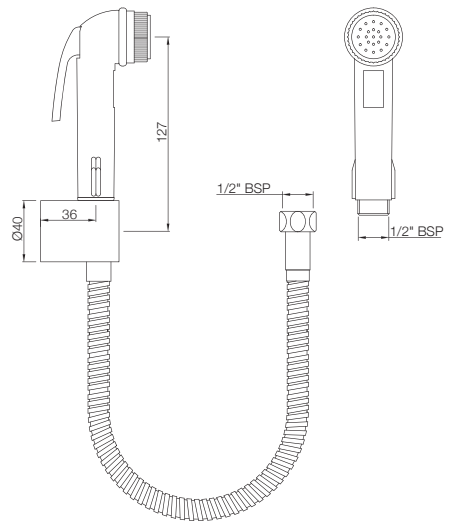

ALE-CHR-593

Hand Shower (Health Faucet) (ABS Body) with 8mm dia, 1.2 Meter Long Flexible Tube & Wall Hook
MRP: Rs. 1,200