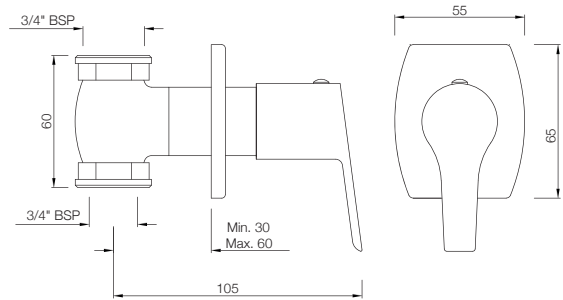

## TAPS

**APR-101069**  
 Concealed Stop Cock, reduced body with Adjustable Wall Flange, Size:15 mm  
 MRP: Rs. 1,025

**APR-101099**  
 Concealed Stop Cock, reduced body with Adjustable Wall Flange, Size: 20 mm  
 MRP: Rs. 1,125