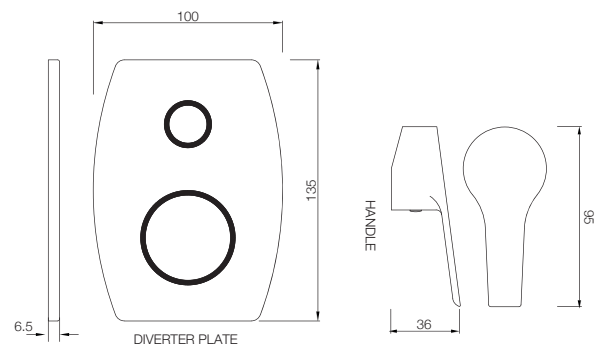

BATH & SHOWER

APR-101055NK

Exposed Parts Kit of Single Lever Diverter Consisting of Operating Lever & Wall Flange (with O-rings) only (Suitable for Item ALE-055)
MRP: Rs. 700