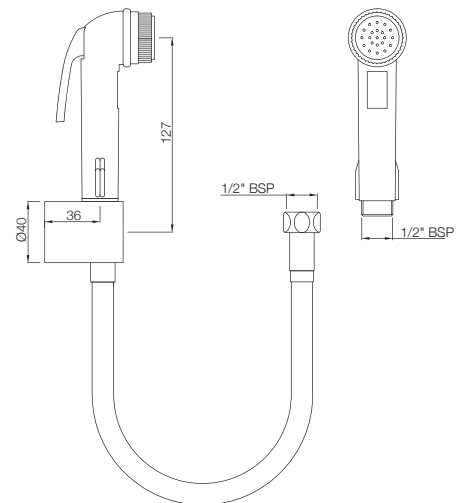

ALE-IVY-583

Hand Shower (Health Faucet) (ABS Body) with 1.2 Meter Long PVC Tube & Wall Hook
MRP: Rs. 825