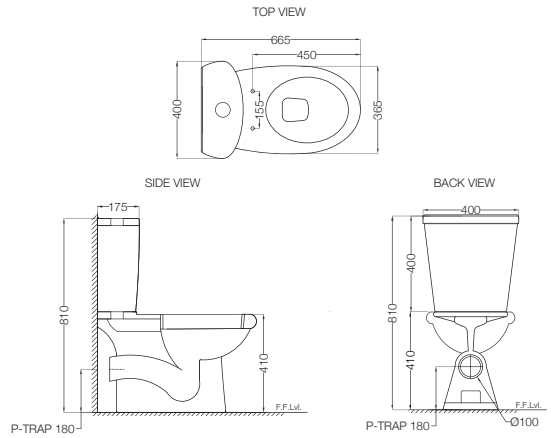

CMS-WHT-103801

Wall Hung Basin With Fixing Accessories, Size: 540x395x185 mm
MRP: Rs. 2,525

CMS-WHT-103301

Full Pedestal For 103801, 103803
MRP: Rs. 1,625 | Set MRP: Rs. 4,150