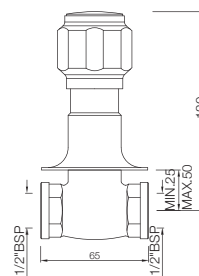

Concealed Stop Cock Heavy Body with Cap, 15 mm  
Also available DLX-514CKN  
Concealed Stop Cock Heavy Body with Cap, 20 mm  
MRP: Rs. 1,100/ 1,200