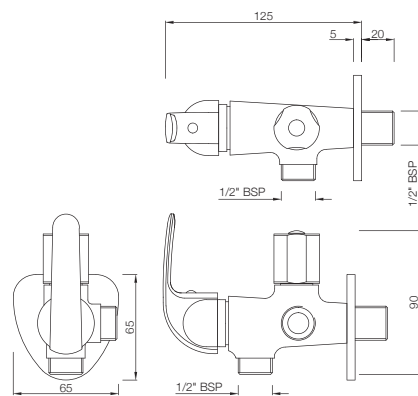

## TAPS

**ORB-105107**  
Long Body Bib Cock with Wall Flange  
MRP: Rs.1,500

**ORB-105053**  
Angular Stop Cock with Wall Flange  
MRP: Rs. 825

**ORB-105067**  
2-Way Angular Stop Cock with Wall Flange  
MRP: Rs. 1,475