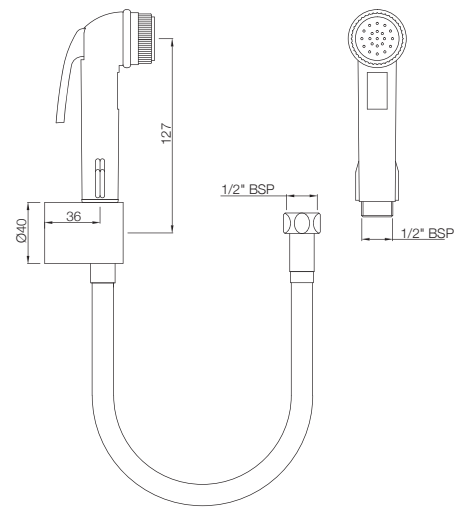

# ALLIED

**ALE-773ML190X125**

Bottle Trap with Fully Casted Body 32 mm with 190 mm and 125 mm Long Connecting Pipes | MRP: Rs.1,175  
 Also available ALE-773ML300X125 with 300 mm and 125 mm Long Connecting Pipes | MRP: Rs. 1,275