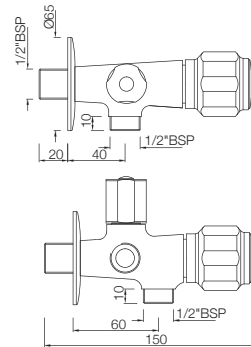

DLX-514AKN

Concealed Stop Cock Heavy Body with Cap, 15 mm
Also available DLX-514CKN
Concealed Stop Cock Heavy Body with Cap, 20 mm
MRP: Rs. 1,100/ 1,200