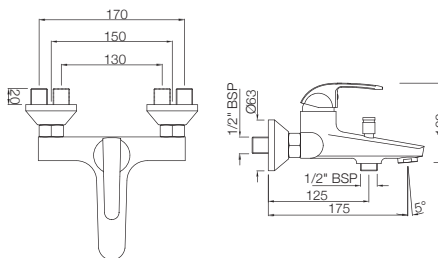

ORB-105149
Single Lever Exposed Shower Mixer for Connection to
Hand Shower with Connecting Legs & Wall Flanges
MRP: Rs. 3,450