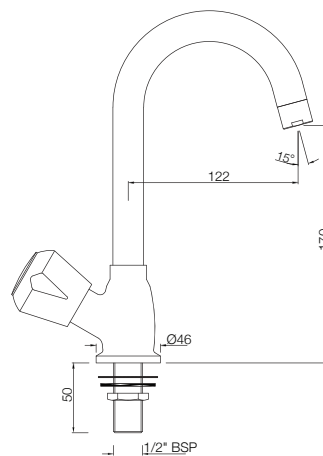

MARVEL

MQT-527S

Sink Mixer with Swinging Pipe Spout
(Table Mounted Model)
MRP: Rs. 2,850

MQT-522S

Sink Cock with Swinging Pipe Spout
(Wall Mounted Model)
MRP: Rs. 1,625

MQT-523S

Sink Cock with Swinging Pipe Spout
(Table Mounted Model)
MRP: Rs. 1,925