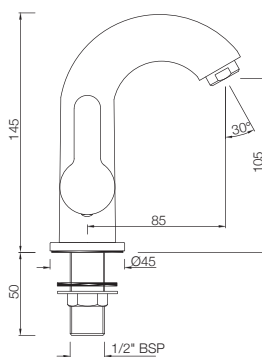

## BASIN

**COS-103021M**  
Pillar Cock with Extension Body  
MRP: Rs. 2,050

**COS-103127**  
Swan Neck Tap With Right Hand Operating  
MRP: Rs. 1,700

**COS-103123**  
Swan Neck Tap With Left Hand Operating Knob  
MRP: Rs. 1,700