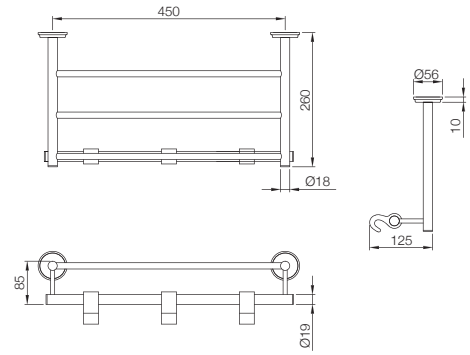

AEC-1191N

Single Robe Hook
MRP: Rs. 400