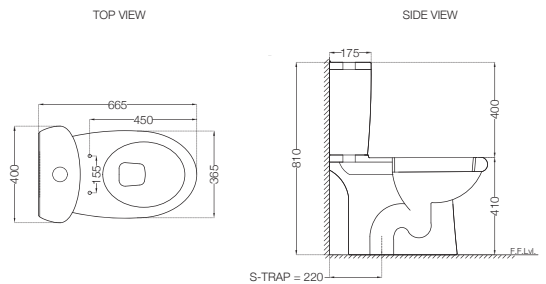

CMS-WHT-103751P180SPP

Bowl For Coupled WC With PP Soft Close Seat Cover, Hinges, Fixing Accessories And Accessories Set, Size: 400x665x810 mm, P Trap - 180 mm
MRP: Rs. 6,100

CMS-WHT-103201

Cistern With Dual Flush Cistern Fitting For 103751S220SPP/ NPP, 103751P180NPP/ SPP
MRP: Rs. 3,200
Set MRP: Rs. 9,300