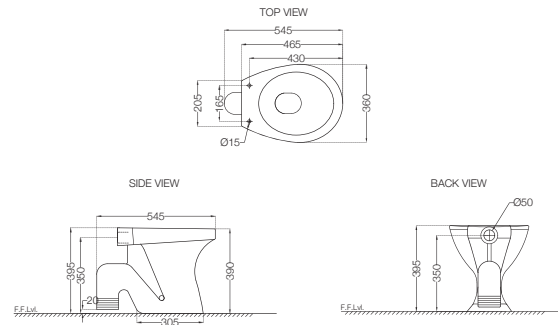

ECS-WHT-551PSPP

EWC With PP Soft Close Seat Cover,
Hinges, Fixing Accessories,
Size: 360x475x395 mm, P Trap
MRP: Rs. 2,850

ECS-WHT-551PNPP

EWC With PP Normal Close Seat Cover,
Hinges, Fixing Accessories,
Size: 360x475x395 mm, P Trap
MRP: Rs. 2,550