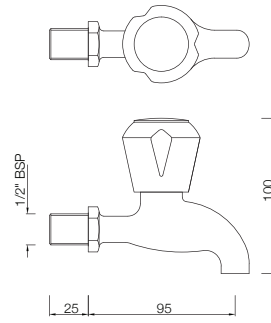

MQT-511AKN
Bib Cock with Nozzle
MRP: Rs. 950