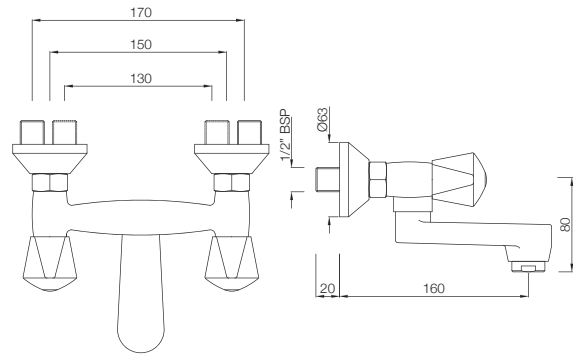

TROPICAL

BATH & SHOWER

KITCHEN