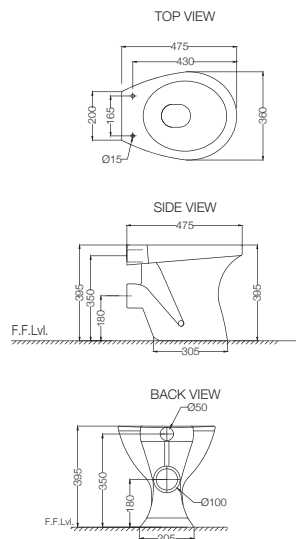

ECS-WHT-451

Orissa Pan, Size: 440x575x250 mm
MRP: Rs. 1,750

ECS-WHT-451LE

Orissa Pan With L Bend And Extension, Size: 440x575x250 mm
MRP: Rs. 2,090