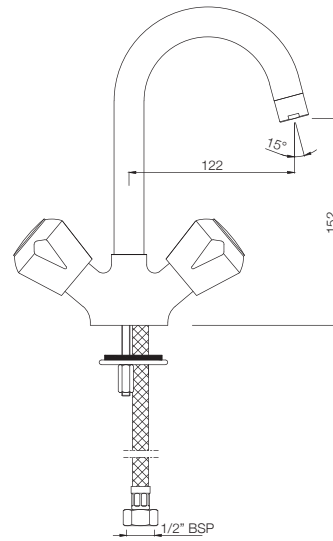

MQT-522S

Sink Cock with Swinging Pipe Spout
(Wall Mounted Model)
MRP: Rs. 1,625