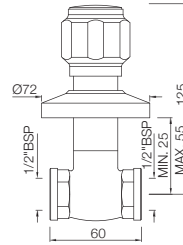

DLX-551

Flush Cock with Wall Flange,
25 mm size with Lever Handle
MRP: Rs. 2,075