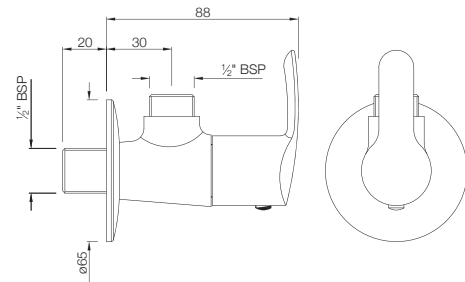

## TAPS

**COS-103107**  
Long Body Bib Cock with Wall Flange  
MRP: Rs. 1,275

**COS-103053**  
Angular Stop Cock with Wall Flange  
MRP: Rs. 750

**COS-103067**  
2-Way Angular Stop Cock with Wall Flange  
MRP: Rs. 1,375