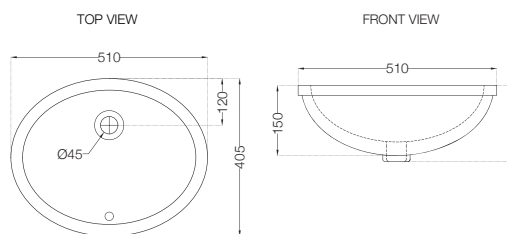

# ELEMENTS | Sanitaryware

**ECS-WHT-901**  
Table Top Basin,  
Size: 355x350x145 mm  
MRP: Rs. 1,850

**ECS-WHT-601**  
Counter Top Basin,  
Size: 530x440x200 mm, Shape: Oval  
MRP: Rs. 2,200

**ECS-WHT-703**  
Under Counter Basin With Fixing Accessories,  
Size: 510x405x185 mm, Shape: Oval  
MRP: Rs. 1,750