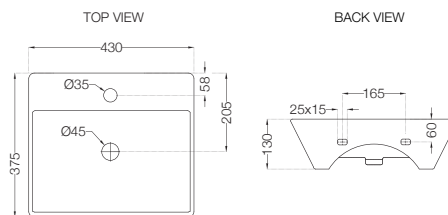

# ELEMENTS | Sanitaryware

**ECS-WHT-455**

Asian Pan,  
Size: 450x535x180 mm  
MRP: Rs. 1,390

**ECS-WHT-455LE**

Asian Pan With L Bend And Extension,  
Size: 450x535x180 mm  
MRP: Rs. 1,590

**ECS-WHT-933**

Table Top Basin,  
Size: 430x375x130 mm  
MRP: Rs. 2,300