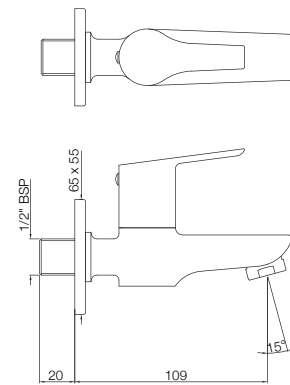

## TAPS

**APR-101037**  
Bib Cock with Wall Flange  
MRP: Rs. 1,050

**APR-101041**  
2-Way Bib Cock with Wall Flange  
MRP: Rs. 1,200