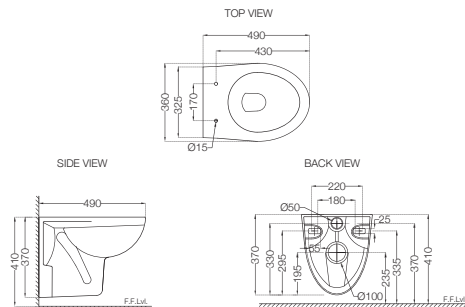

ELEMENTS | Sanitaryware

ECS-WHT-951SPP

Wall Hung WC With PP Soft Close Seat Cover,
Hinges, Accessories Set,
Size: 365x545x365 mm
MRP: Rs. 4,790

ECS-WHT-951NPP

Wall Hung WC With PP Normal Close Seat Cover,
Hinges, Accessories Set,
Size: 365x545x365 mm
MRP: Rs. 4,490

ECS-WHT-955SPP

Wall Hung WC With PP Soft Close Seat Cover,
Hinges, Accessories Set,
Size: 350x500x335 mm
MRP: Rs. 4,450

ECS-WHT-955NPP

Wall Hung WC With PP Normal Close Seat Cover,
Hinges, Accessories Set,
Size: 350x500x335 mm
MRP: Rs. 4,150

ECS-WHT-957SPP

Wall Hung WC With PP Soft Close Seat Cover,
Hinges, Accessories Set,
Size: 360x490x370 mm
MRP: Rs. 3,750

ECS-WHT-957NPP

Wall Hung WC With PP Normal Close Seat Cover,
Hinges, Accessories Set,
Size: 360x490x370 mm
MRP: Rs. 3,450