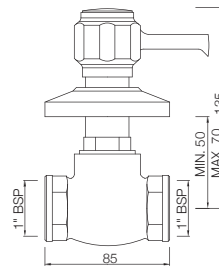

DLX-553

Flush Cock with Wall Flange,
25 mm size with Plain Knob
MRP: Rs. 1,925