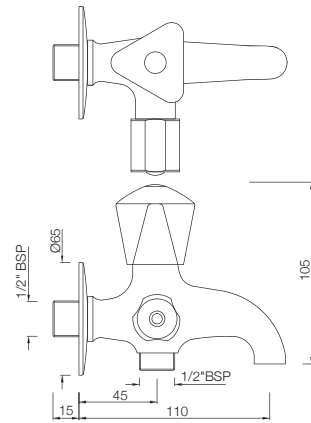

TQT-513B
Stop Cock, Female End
MRP: Rs. 850