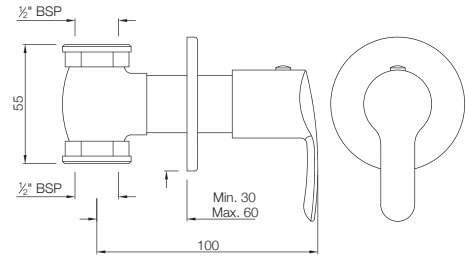

COSMO

TAPS

COS-103069

Concealed Stop Cock, reduced body with Adjustable Wall Flange, Size: 15 mm
MRP: Rs. 1,025