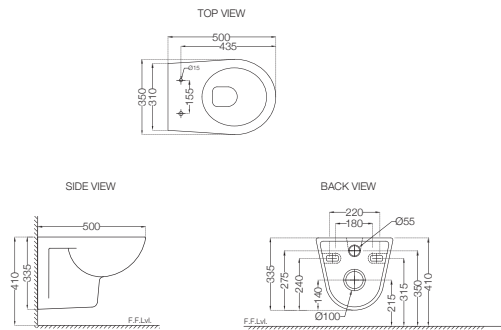

ECS-WHT-957SPP

Wall Hung WC With PP Soft Close Seat Cover,
Hinges, Accessories Set,
Size: 360x490x370 mm
MRP: Rs. 3,750

ECS-WHT-957NPP

Wall Hung WC With PP Normal Close Seat Cover,
Hinges, Accessories Set,
Size: 360x490x370 mm
MRP: Rs. 3,450