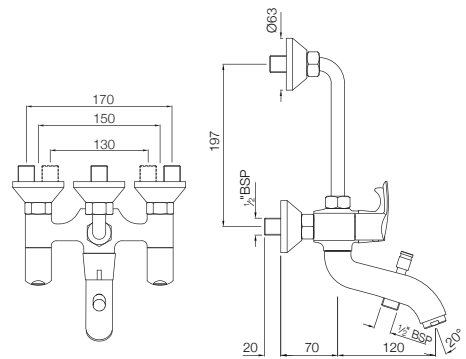

COSMO

BATH & SHOWER

COS-103273

Wall Mixer with provision for Overhead Shower with 115 mm Long Bend Pipe on Upper Side, Connecting Legs & Wall Flanges
MRP: Rs. 4,550

COS-103281

Wall Mixer 3-in-1 System with provision for both Hand Shower & Overhead Shower, complete with 115 mm Long Bend Pipe, Connecting Legs & Wall Flange (without Hand & Overhead Shower)
MRP: Rs. 5,000

KITCHEN

COS-103309N

Sink Mixer with Swinging Spout (Wall Mounted Model) with Connecting Legs & Wall Flanges
MRP: Rs. 3,100