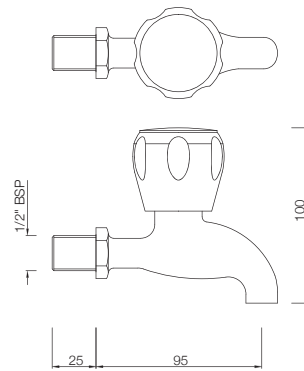

## TAPS

**SQT-511KN**  
Bib Cock Short Body  
MRP: Rs. 875

**SQT-511AKN**  
Bib Cock With Nozzle  
MRP: Rs. 950

**SQT-512KN**  
Long Body Bib Cock with Wall  
Flange & Aerator  
MRP: Rs. 1,325