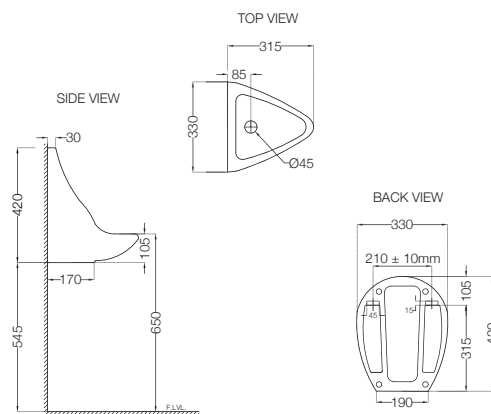

ELEMENTS | Sanitaryware