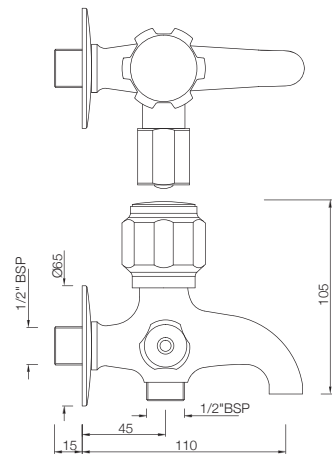

DLX-513BKN

Stop Cock, Female End
MRP: Rs. 850