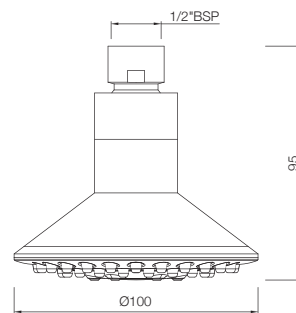

SHOWERS

OVERHEAD SHOWERS

EOS-538RB

Diamond Shower 65mm dia Round Shape Single Flow (ABS Body Chrome Plated With Gray Face Plate) with Rubit Cleaning System
MRP: Rs. 625

EOS-541RB

Overhead Shower 80mm dia Round Shape Single Flow (ABS Body Chrome Plated With Gray Face Plate) with Rubit Cleaning System
MRP: Rs. 650

EOS-542N

Overhead Shower 100 mm dia Round Shape Single Flow (ABS Body Chrome Plated with Gray Face Plate) with Rubit Cleaning System
MRP: Rs. 650