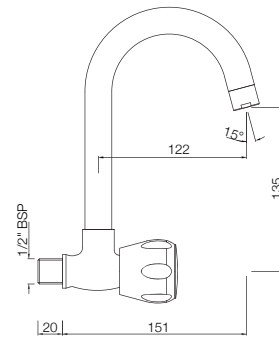

SQT-523S
Sink Cock with Swinging Pipe Spout
(Table Mounted Model)
MRP: Rs. 1,925