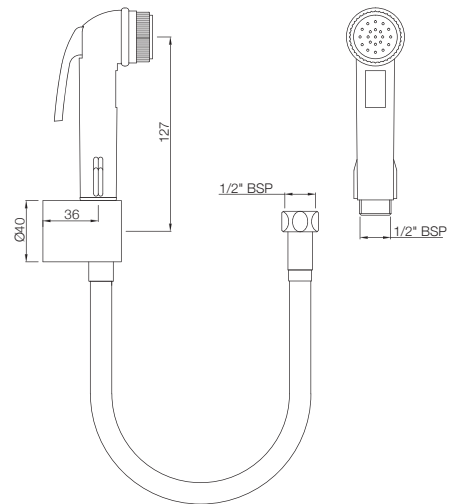

ALE-CHR-585

Hand Shower (Health Faucet) (ABS Body)
with 1 Meter Long Easy Flex Tube in
Chrome Finish & Wall Hook
MRP: Rs. 1,050