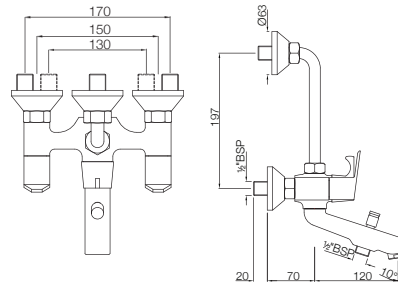

ASPIRE

BATH & SHOWER

APR-101273

Wall Mixer with provision for Overhead Shower with 115 mm Long Bend Pipe on Upper Side, Connecting Legs & Wall Flanges
MRP: Rs. 4,550

APR-101281

Wall Mixer 3-in-1 System with provision for both Hand Shower & Overhead Shower complete with 115 mm Long Bend Pipe, Connecting Legs & Wall Flange (without Hand & Overhead Shower)
MRP: Rs. 5,000

KITCHEN

APR-101309N

Sink Mixer with Swinging Spout (Wall Mounted Model) with Connecting Legs & Wall Flanges
MRP: Rs. 3,100