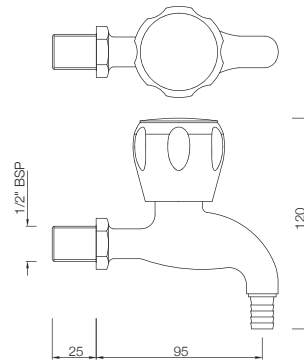

## TAPS

**SQT-511KN**  
Bib Cock Short Body  
MRP: Rs. 875

**SQT-511AKN**  
Bib Cock With Nozzle  
MRP: Rs. 950

**SQT-512KN**  
Long Body Bib Cock with Wall  
Flange & Aerator  
MRP: Rs. 1,325