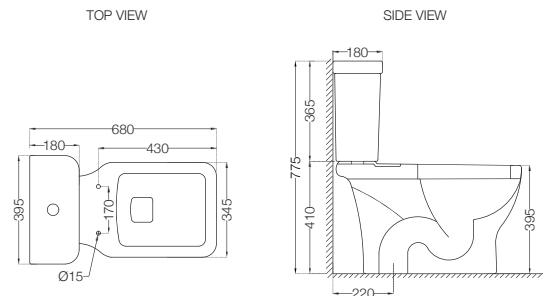

ASPIRE

AIS-WHT-101351NPPSMZ

Bowl With Cistern For Extended Wall Hung WC With PP Normal Close Slim Seat Cover, Hinges, Dual Flush Cistern Fitting And Accessories Set, Size: 395x670x750 mm MRP: Rs. 7,900

AIS-WHT-101351SPPSMZ

Bowl With Cistern For Extended Wall Hung WC With PP Soft Close Slim Seat Cover, Hinges, Dual Flush Cistern Fitting And Accessories Set, Size: 395x670x750 mm MRP: Rs. 8,200

AIS-WHT-101751S220NPPSMZ

Bowl With Cistern For Coupled WC With PP Normal Close Slim Seat Cover, Hinges, Dual Flush Cistern Fitting, Fixing Accessories And Accessories Set, Size: 395x680x775 mm, S Trap- 220 mm MRP: Rs. 7,250

AIS-WHT-101751S220SPPSMZ

Bowl With Cistern For Coupled WC With PP Soft Close Slim Seat Cover, Hinges, Dual Flush Cistern Fitting, Fixing Accessories and Accessories Set, Size: 395x680x775 mm, S Trap- 220 mm MRP: Rs. 7,550

AIS-WHT-101751P180NPPSMZ

Bowl With Cistern For Coupled WC With PP Normal Close Slim Seat Cover, Hinges, Dual Flush Cistern Fitting, Fixing Accessories And Accessories Set, Size: 395x680x775 mm, P Trap-180 mm MRP: Rs. 7,250

AIS-WHT-101751P180SPPSMZ

Bowl With Cistern For Coupled WC With PP Soft Close Slim Seat Cover, Hinges, Dual Flush Cistern Fitting, Fixing Accessories And Accessories Set, Size: 395x680x775 mm, P Trap-180 mm MRP: Rs. 7,550