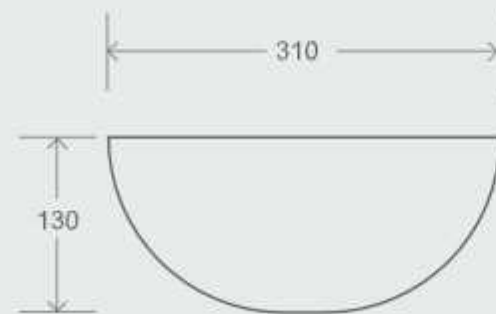

Model No: 145
MRP : 7000
Size: 450 x 390 x 180mm

Model No: 154
MRP : 6800
Size: 405 x 405 x 170mm

Model No: 155
MRP : 7500
Size: 405 x 405 x 170mm

Model No: 156
MRP : 7300
Size: 405 x 405 x 170mm

Model No: 157
MRP : 6800
Size: 400x 310 x 130mm

Model No: 158
MRP : 6800
Size: 400x 310 x 130mm

Model No: 159
MRP : 6800
Size: 400x 310 x 130mm

Model No: 160
MRP : 8400
Size: 420 x 380 x 175mm

Model No: 161
MRP : 8200
Size: 420 x 380 x 175mm

Model No: 162
MRP : 7600
Size: 420 x 380 x 175mm