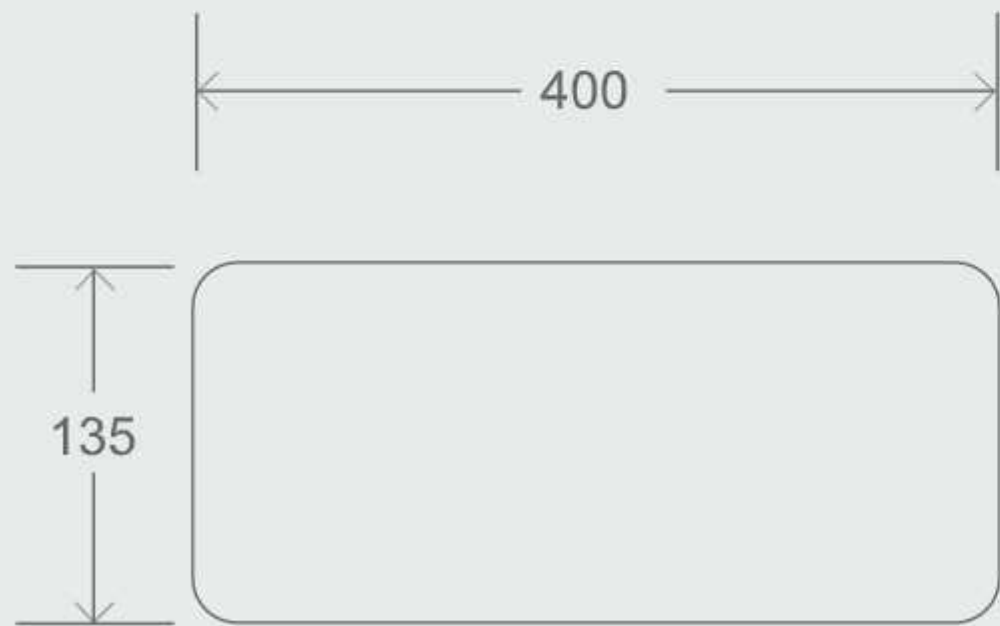

Size: 400x 370 x 155mm

Model No: 203

MRP : 7900

Size: 405 x 300 x 140mm

Model No: 204

MRP : 6400

Size: 405 x 300 x 140mm

Model No: 205
MRP : 6900
Size: 500 x 400 x 135mm

Model No: 206
MRP : 8100
Size: 500 x 400 x 135mm

Model No: 207
MRP : 7000
Size: 520x 380x 130mm

Model No: 208
MRP : 7000
Size: 520x 380x 130mm

Model No: 208 RG
MRP : 7000
Size: 520x 380x 130mm

Model No: 209
MRP : 6800
Size: 520x 380x 130mm

Model No: 210
MRP : 7300
Size: 540x 380 x 130mm

Model No: 211
MRP : 7300
Size: 540x 380 x 130mm

Model No: 212
MRP : 7300
Size: 540x 380 x 130mm

Model No: 213
MRP : 9800
Size: 460 x 340x 125mm

Model No: 214
MRP : 9800
Size: 460 x 340x 125mm