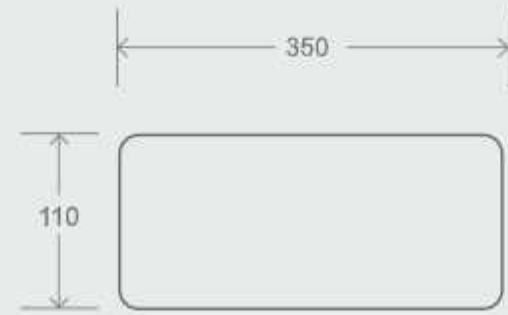

Model No: 152
MRP : 7300
Size: 600 x 350 x 110mm

Model No: 153
MRP : 6700
Size: 460 x 460 x 125mm

Model No: 176
MRP : 7500
Size: 350 x 350 x 120mm

Model No: 145
MRP : 7000
Size: 450 x 390 x 180mm