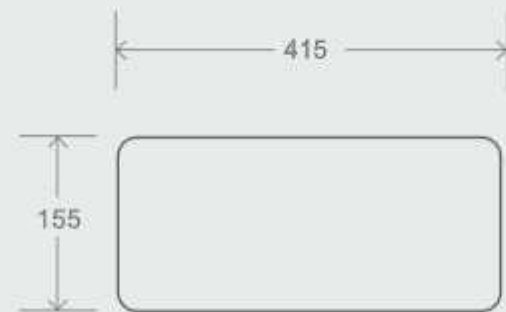

Model No: 131
MRP : 7900
Size: 505x 360 x 140mm

Model No: 132
MRP : 10100
Size: 505x 360 x 140mm

Model No: 133
MRP : 10400
Size: 625 x 415 x 155mm

Model No: 134
MRP : 8000
Size: 625 x 415 x 155mm

Model No: 135
MRP : 7600
Size: 605x 350 x 110mm

Model No: 136
MRP : 8000
Size: 605x 350 x 110mm

Model No: 137
MRP : 8000
Size: 605x 350 x 110mm

Model No: 138
MRP : 10600
Size: 605x 350 x 110mm

Model No: 139
MRP : 7600
Size: 540 x 390 x 120mm

Model No: 140
MRP : 7200
Size: 540 x 390 x 120mm