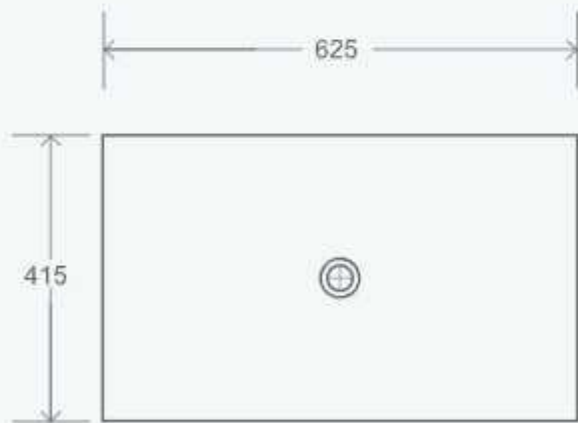

Model No: 131
MRP : 7900
Size: 505x 360 x 140mm

Model No: 132
MRP : 10100
Size: 505x 360 x 140mm

Model No: 133
MRP : 10400
Size: 625 x 415 x 155mm

Model No: 134
MRP : 8000
Size: 625 x 415 x 155mm

Model No: 135
MRP : 7600
Size: 605x 350 x 110mm

Model No: 136
MRP : 8000
Size: 605x 350 x 110mm

Model No: 137
MRP : 8000
Size: 605x 350 x 110mm

Model No: 138
MRP : 10600
Size: 605x 350 x 110mm

Model No: 139
MRP : 7600
Size: 540 x 390 x 120mm

Model No: 140
MRP : 7200
Size: 540 x 390 x 120mm