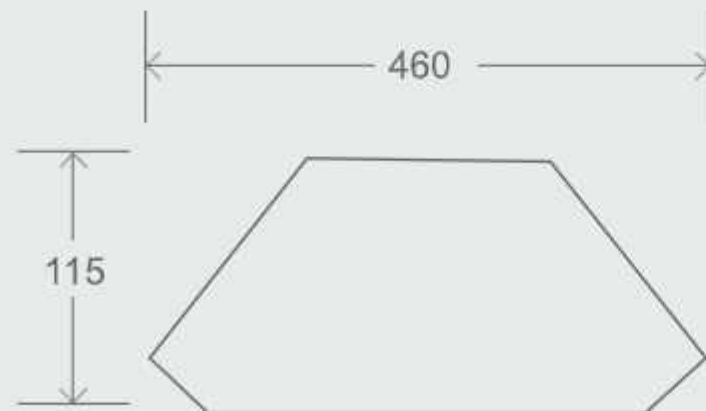

Model No: 147
MRP : 7500
Size: 570x 385 x 130mm

Model No: 148
MRP : 7800
Size: 570x 385 x 130mm

Model No: 149
MRP : 8500
Size: 570x 385 x 130mm

Model No: 321
MRP : 6300
Size: 570 x 385 x 130mm

Model No: 322
MRP : 6300
Size: 570 x 385 x 130mm