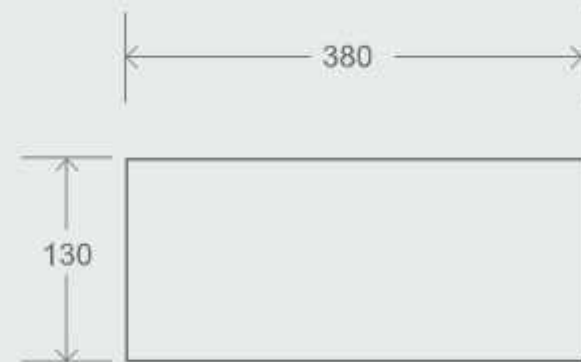

Size: 400x 370 x 155mm

Model No: 203

MRP : 7900

Size: 405 x 300 x 140mm

Model No: 204

MRP : 6400

Size: 405 x 300 x 140mm

Model No: 205
MRP : 6900
Size: 500 x 400 x 135mm

Model No: 206
MRP : 8100
Size: 500 x 400 x 135mm

Model No: 207
MRP : 7000
Size: 520x 380x 130mm

Model No: 208
MRP : 7000
Size: 520x 380x 130mm

Model No: 208 RG
MRP : 7000
Size: 520x 380x 130mm

Model No: 209
MRP : 6800
Size: 520x 380x 130mm

Model No: 210
MRP : 7300
Size: 540x 380 x 130mm

Model No: 211
MRP : 7300
Size: 540x 380 x 130mm

Model No: 212
MRP : 7300
Size: 540x 380 x 130mm

Model No: 213
MRP : 9800
Size: 460 x 340x 125mm

Model No: 214
MRP : 9800
Size: 460 x 340x 125mm