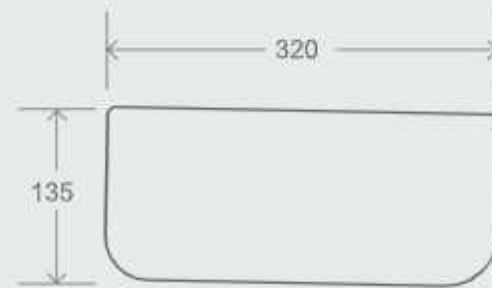

Model No: 169
MRP : 9600
Size: 470x 320 x 135mm