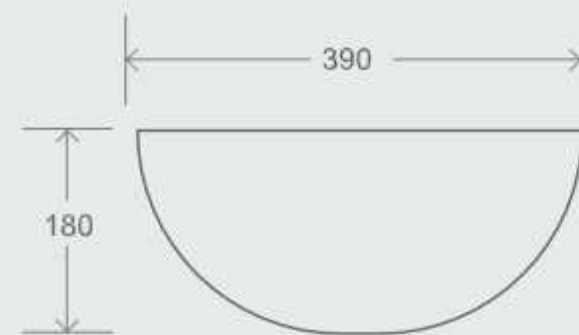

Model No: 150
MRP : 6900
Size: 460 x 460 x 115mm

Model No: 151
MRP : 7800
Size: 460 x 460 x 115mm

Model No: 152
MRP : 7300
Size: 600 x 350 x 110mm

Model No: 153
MRP : 6700
Size: 460 x 460 x 125mm

Model No: 176
MRP : 7500
Size: 350 x 350 x 120mm

Model No: 145
MRP : 7000
Size: 450 x 390 x 180mm

Model No: 154
MRP : 6800
Size: 405 x 405 x 170mm

Model No: 155
MRP : 7500
Size: 405 x 405 x 170mm

Model No: 156
MRP : 7300
Size: 405 x 405 x 170mm

Model No: 157
MRP : 6800
Size: 400x 310 x 130mm