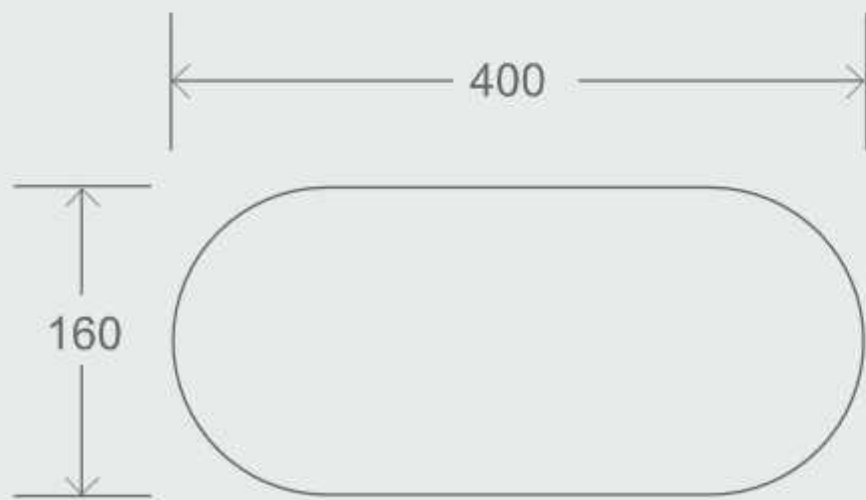

Model No: 158
MRP : 6800
Size: 400x 310 x 130mm

Model No: 159
MRP : 6800
Size: 400x 310 x 130mm

Model No: 160
MRP : 8400
Size: 420 x 380 x 175mm

Model No: 161
MRP : 8200
Size: 420 x 380 x 175mm

Model No: 162
MRP : 7600
Size: 420 x 380 x 175mm

Model No: 163
MRP : 6800
Size:400 x 400 x 110mm

Model No: 164
MRP : 7300
Size: 400 x 400 x 110mm

Model No: 165
MRP : 7200
Size:400 x 400 x 160mm

Model No: 166
MRP : 7200
Size: 400 x 400 x 160mm

Model No: 167
MRP : 9700
Size: 470x 320 x 135mm

MRP : 7000

Size: 355 x 355 x 115mm

Model No: 178

MRP : 7000

Size: 355 x 355 x 115mm

Model No: 179
MRP : 6800
Size: 565 x 445 x 150mm

Model No: 180
MRP : 7300
Size: 565 x 445 x 150mm

Model No: 181
MRP : 7300
Size: 565 x 445 x 150mm