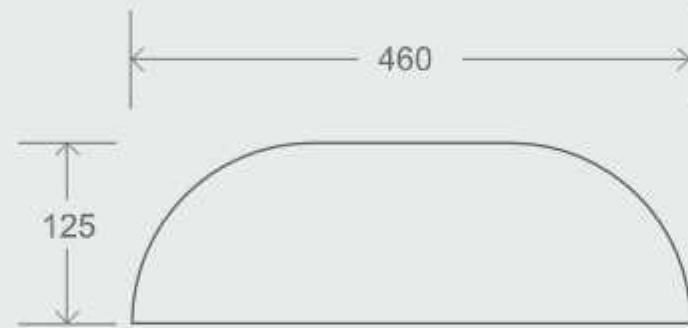

Model No: 150
MRP : 6900
Size: 460 x 460 x 115mm

Model No: 151
MRP : 7800
Size: 460 x 460 x 115mm

Model No: 152
MRP : 7300
Size: 600 x 350 x 110mm

Model No: 153
MRP : 6700
Size: 460 x 460 x 125mm

Model No: 176
MRP : 7500
Size: 350 x 350 x 120mm