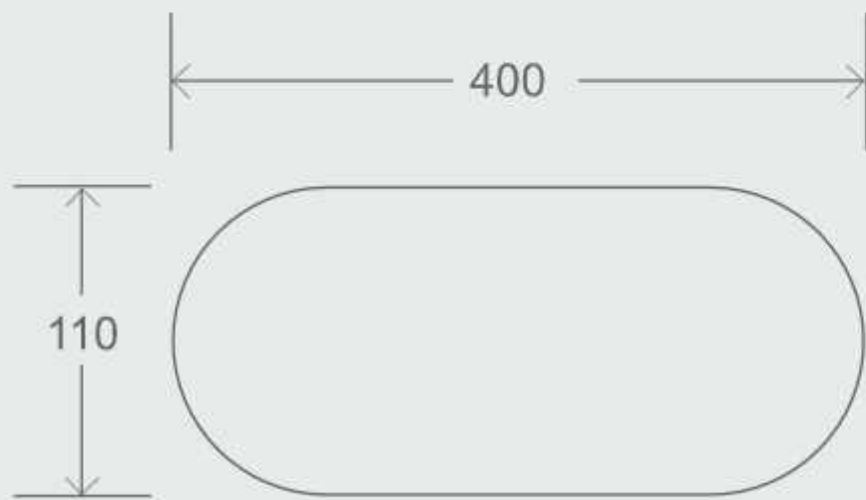

Model No: 163
MRP : 6800
Size:400 x 400 x 110mm