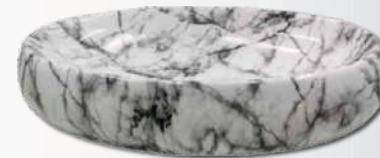

Model No: GITT-304
Size: 600 x 400 x 150mm
MRP: 6750

Model No: GITT-234
MARBLE
Size: 480 x 340 x 145mm
MRP: 4000