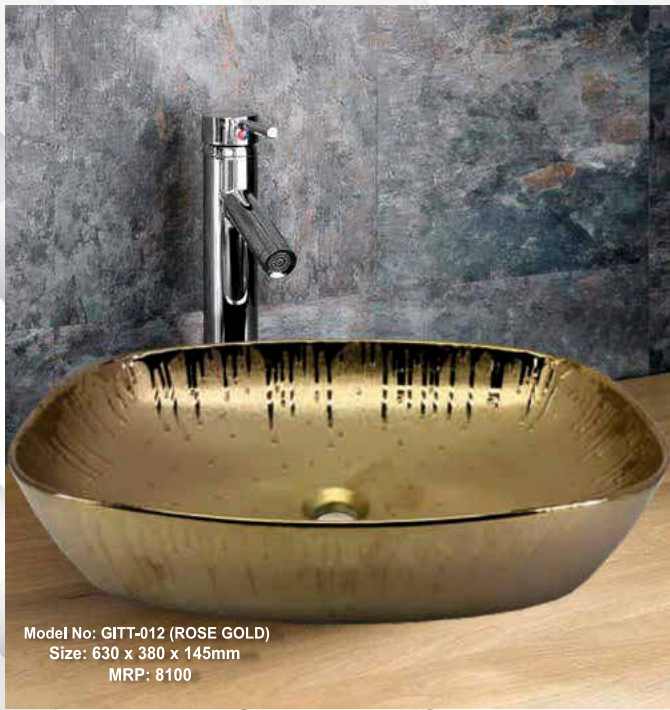

Model No: GITT-246  
MARBLE  
Size: 500 x 385 x 140mm  
MRP: 4400

Model No: GITT-248  
MARBLE  
Size: 630 x 360 x 160mm  
MRP: 4400

Model No: GITT-249  
MATT MARBLE  
Size: 630 x 360 x 160mm  
MRP: 4400

Model No: GITT-012 (ROSE GOLD)  
Size: 630 x 380 x 145mm  
MRP: 8100

Model No: GITT-273  
**ROSE GOLD**  
Size: 630 x 380 x 145mm  
MRP: 7025

Model No: GITT-257  
**MATT MARBLE**  
Size: 630 x 360 x 160mm  
MRP: 4725