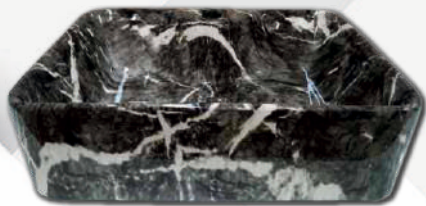

Model No: GITT-024
MARBLE
Size: 480 x 370 x 135mm
MRP: 3875