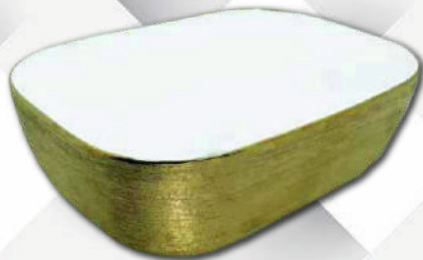

Model No: GITT-098

**GOLD**

Size: 455 x 325 x 135mm

MRP: 5400

Model No: GITT-046 (SILVER)  
Size: 455 x 325 x 135mm  
MRP: 6275

Model No: GITT-060  
BLACK & GOLD  
Size: 455 x 325 x 135mm  
MRP: 7125

Model No: GITT-135 (ROSE GOLD & BLACK)  
Size: 455 x 325 x 135mm  
MRP: 6475