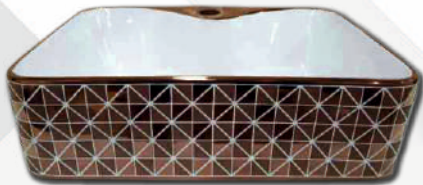

Model No: GITT-206  
GOLD  
Size: 600 x 400 x 150mm  
MRP: 5300

Model No: GITT-102  
GOLD  
Size: 600 x 400 x 150mm  
MRP: 5300

Model No: GITT-284  
ROSE GOLD  
Size: 600 x 400 x 125mm  
MRP: 7675

Model No: GITT-028  
GOLD  
Size: 6000 x 400 x 150mm  
MRP: 6700

Model No: GITT-008  
ROSE GOLD  
Size: 600 x 400 x 150mm  
MRP: 6050

Model No: GITT-219  
GOLD  
Size: 600 x 400 x 125mm  
MRP: 7425

Model No: GITT-193 (ROSE GOLD)  
Size: 480 x 370 x 135mm  
MRP: 6900

Model No: GITT-298  
GOLD & BLACK  
Size: 480 x 340 x 145mm  
MRP: 7075

Model No: GITT-100 (ROSE GOLD)  
Size: 480 x 370 x 135mm  
MRP: 5400

Model No: GITT-013  
ROSE GOLD  
Size: 480 x 370 x 135mm  
MRP: 5075

Model No: GITT-080  
GOLD & BLACK  
Size: 480 x 370 x 135mm  
MRP: 7075