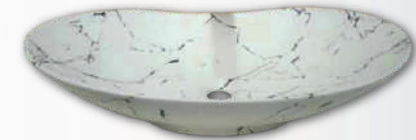

Model No: GITT-249
MATT MARBLE
Size: 630 x 360 x 160mm
MRP: 4400